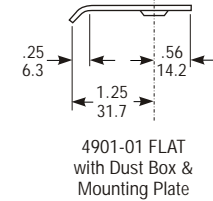

4901/02 Deadlatch Strikes

DIMENSIONS

JAMB PREPARATION

INCHES
MILLIMETERS
Nominal, subject to tolerance extremes.