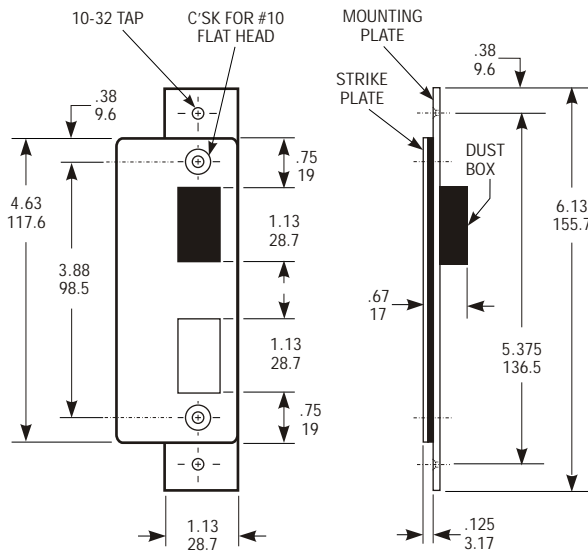

4901/02 Deadlatch Strikes

DIMENSIONS

JAMB PREPARATION

INCHES
MILLIMETERS
Nominal, subject to tolerance extremes.