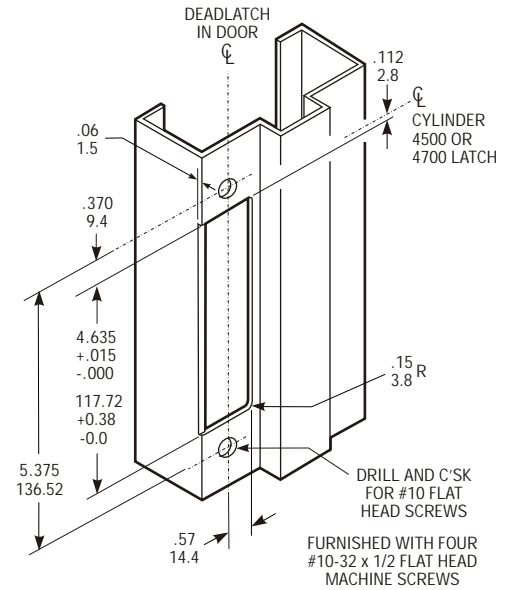

4901-02

Same as 4901-01, except with RADIUSED strike plate, for nose of opposite door when latching pairs.

4902-01

Standard FLAT strike furnished with the 4900 Series deadlatches. Includes molded black plastic dust box and steel mounting plate. Short face design.

4902-02

Same as 4902-01, except with RADIUSED strike plate, for nose of opposite door when latching pairs.

Function

Designed for use in conjunction with 4500, 4700 or 4900 Series deadlatches, these strikes offer a choice of mounting methods: a back-up mounting plate included with the 4901 and 4902 allows installation flush in a hollow section jamb. Use 4506-02 ANSI strike for wood or steel jambs. All strikes are unhandled, suitable for right or left hand doors. Strike plate material is stainless steel.

4901/02 Deadlatch Strikes

DIMENSIONS

JAMB PREPARATION

INCHES
MILLIMETERS
Nominal, subject to tolerance extremes.

HOW TO ORDER/OPTIONS

Specify quantity, PART NUMBER and DASH NUMBER.
Order wood screws separately.