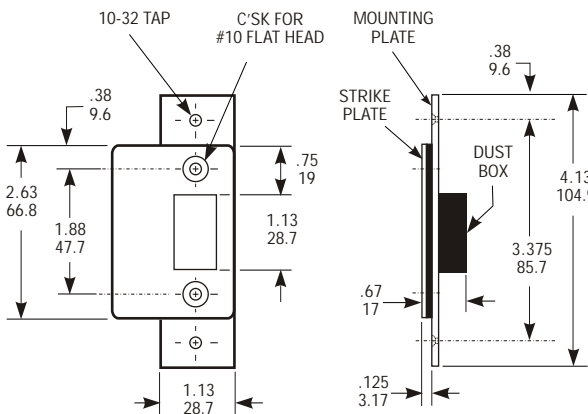

4901/02 Deadlatch Strikes

DIMENSIONS

JAMB PREPARATION

INCHES
MILLIMETERS
Nominal, subject to tolerance extremes.