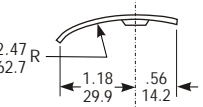

4902-02

Same as 4902-01, except with RADIUSED strike plate, for nose of opposite door when latching pairs.

Function

Designed for use in conjunction with 4500, 4700 or 4900 Series deadlatches, these strikes offer a choice of mounting methods: a back-up mounting plate included with the 4901 and 4902 allows installation flush in a hollow section jamb. Use 4506-02 ANSI strike for wood or steel jambs. All strikes are unhandled, suitable for right or left hand doors. Strike plate material is stainless steel.

4901/02 Deadlatch Strikes

DIMENSIONS

JAMB PREPARATION

INCHES
MILLIMETERS
Nominal, subject to tolerance extremes.

HOW TO ORDER/OPTIONS

Specify quantity, PART NUMBER and DASH NUMBER.
Order wood screws separately.