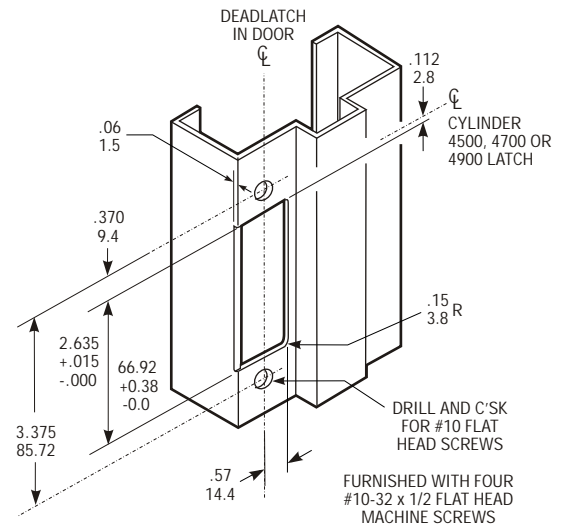

4901/02 Deadlatch Strikes

DIMENSIONS

JAMB PREPARATION

INCHES
MILLIMETERS
Nominal, subject to tolerance extremes.