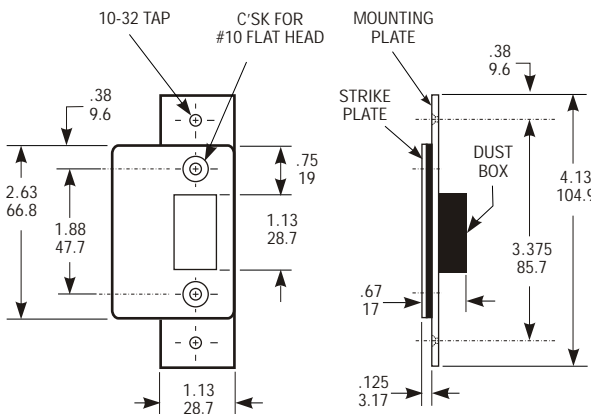

Deadlatch Strikes For Aluminum Frame/Doors

4901, 4902

For use with 4900/4500/4700 Deadlatches

4901-01

Standard FLAT strike includes molded black plastic dust box and closure of the unused lower strike opening, with steel mounting plate. Long face is designed to span strike area of MS® deadbolts with which the deadlatch is interchangeable.

4901-02

Same as 4901-01, except with RADIUSED strike plate, for nose of opposite door when latching pairs.

4902-01

Standard FLAT strike furnished with the 4900 Series deadlatches. Includes molded black plastic dust box and steel mounting plate. Short face design.

4902-02

Same as 4902-01, except with RADIUSED strike plate, for nose of opposite door when latching pairs.

Function

Designed for use in conjunction with 4500, 4700 or 4900 Series deadlatches, these strikes offer a choice of mounting methods: a back-up mounting plate included with the 4901 and 4902 allows installation flush in a hollow section jamb. Use 4506-02 ANSI strike for wood or steel jambs. All strikes are unhandled, suitable for right or left hand doors. Strike plate material is stainless steel.

4901/02 Deadlatch Strikes

DIMENSIONS

JAMB PREPARATION

INCHES
MILLIMETERS
Nominal, subject to tolerance extremes.

HOW TO ORDER/OPTIONS

Specify quantity, PART NUMBER and DASH NUMBER.
Order wood screws separately.