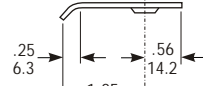

4902-02

Same as 4902-01, except with RADIUSED strike plate, for nose of opposite door when latching pairs.

Function

Designed for use in conjunction with 4500, 4700 or 4900 Series deadlatches, these strikes offer a choice of mounting methods: a back-up mounting plate included with the 4901 and 4902 allows installation flush in a hollow section jamb. Use 4506-02 ANSI strike for wood or steel jambs. All strikes are unhandled, suitable for right or left hand doors. Strike plate material is stainless steel.

4901/02 Deadlatch Strikes

DIMENSIONS

JAMB PREPARATION

INCHES
MILLIMETERS
Nominal, subject to tolerance extremes.

HOW TO ORDER/OPTIONS

Specify quantity, PART NUMBER and DASH NUMBER.
Order wood screws separately.