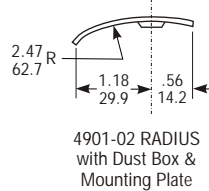

4901/02 Deadlatch Strikes

DIMENSIONS

JAMB PREPARATION

INCHES
MILLIMETERS
Nominal, subject to tolerance extremes.