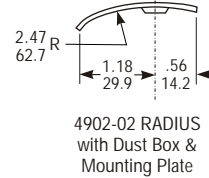

4901/02 Deadlatch Strikes

DIMENSIONS

JAMB PREPARATION

INCHES
MILLIMETERS
Nominal, subject to tolerance extremes.