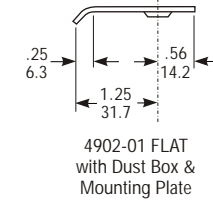

4901/02 Deadlatch Strikes

DIMENSIONS

JAMB PREPARATION

INCHES
MILLIMETERS
Nominal, subject to tolerance extremes.