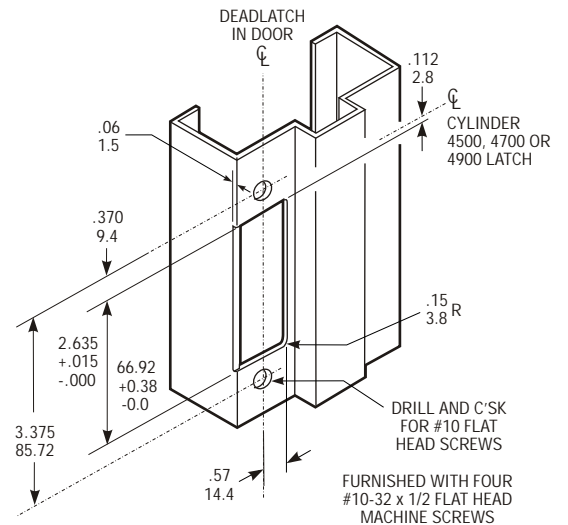

Deadlatch Strikes For Aluminum Frame/Doors

4901, 4902

For use with 4900/4500/4700 Deadlatches

4901-01

Standard FLAT strike includes molded black plastic dust box and closure of the unused lower strike opening, with steel mounting plate. Long face is designed to span strike area of MS® deadbolts with which the deadlatch is interchangeable.

4901-02

Same as 4901-01, except with RADIUSED strike plate, for nose of opposite door when latching pairs.

4902-01

Standard FLAT strike furnished with the 4900 Series deadlatches. Includes molded black plastic dust box and steel mounting plate. Short face design.

4902-02

Same as 4902-01, except with RADIUSED strike plate, for nose of opposite door when latching pairs.

Function

Designed for use in conjunction with 4500, 4700 or 4900 Series deadlatches, these strikes offer a choice of mounting methods: a back-up mounting plate included with the 4901 and 4902 allows installation flush in a hollow section jamb. Use 4506-02 ANSI strike for wood or steel jambs. All strikes are unhandled, suitable for right or left hand doors. Strike plate material is stainless steel.

4901/02 Deadlatch Strikes

DIMENSIONS

JAMB PREPARATION

INCHES
MILLIMETERS
Nominal, subject to tolerance extremes.

HOW TO ORDER/OPTIONS

Specify quantity, PART NUMBER and DASH NUMBER.
Order wood screws separately.