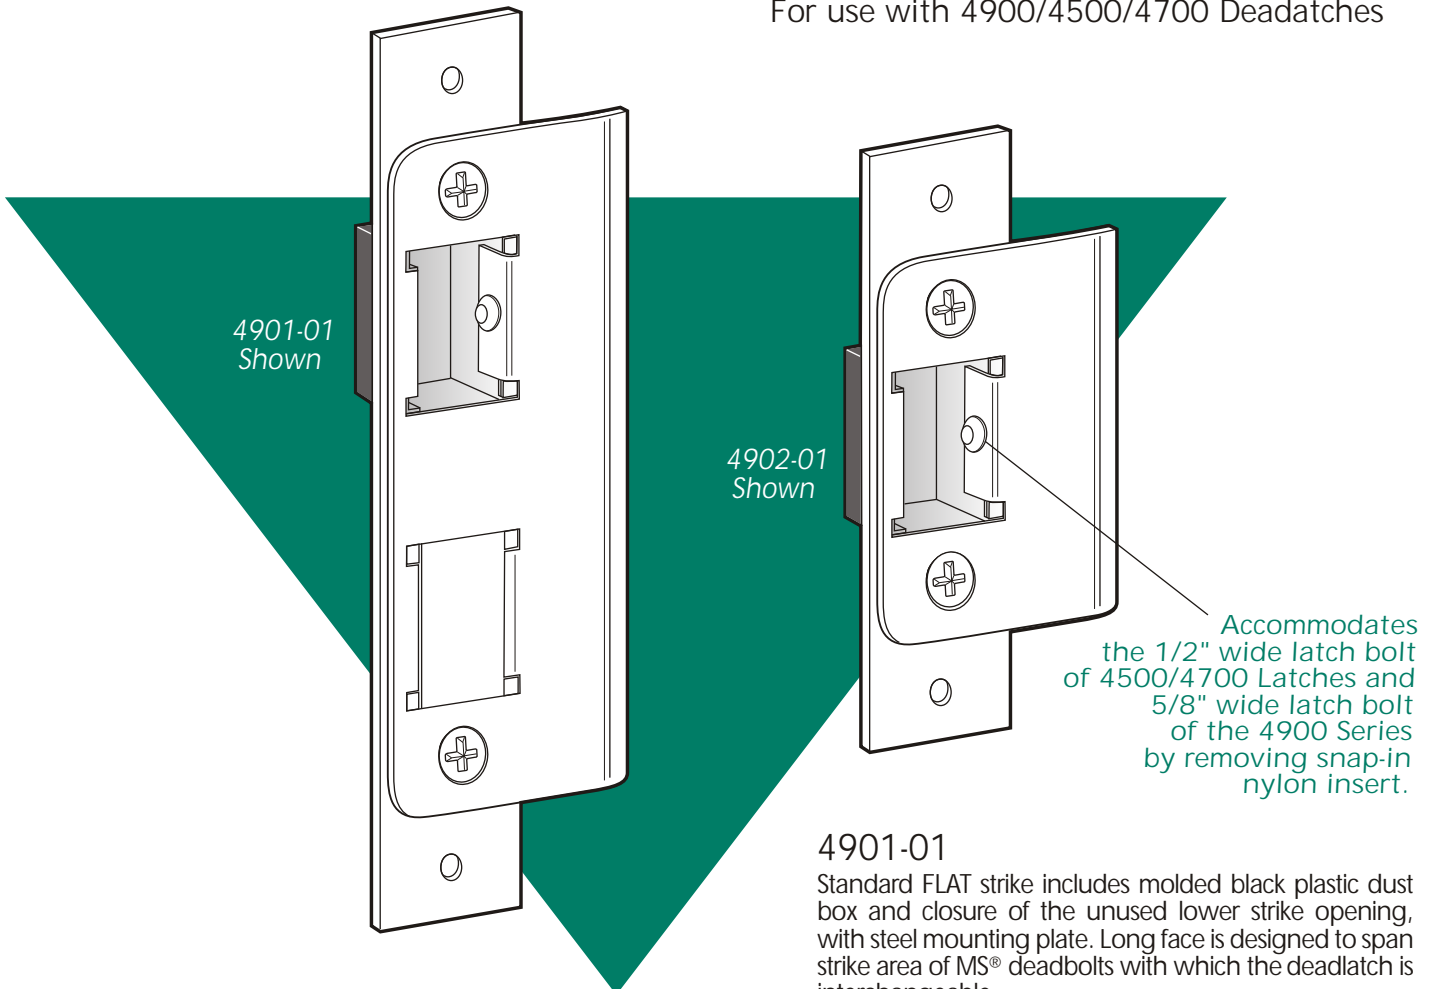

Deadlatch Strikes For Aluminum Frame/Doors

4901, 4902

For use with 4900/4500/4700 Deadlatches

4901-01

Standard FLAT strike includes molded black plastic dust box and closure of the unused lower strike opening, with steel mounting plate. Long face is designed to span strike area of MS® deadbolts with which the deadlatch is interchangeable.

4901-02

Same as 4901-01, except with RADIUSED strike plate, for nose of opposite door when latching pairs.

4902-01

Standard FLAT strike furnished with the 4900 Series deadlatches. Includes molded black plastic dust box and steel mounting plate. Short face design.

4902-02

Same as 4902-01, except with RADIUSED strike plate, for nose of opposite door when latching pairs.

Function

Designed for use in conjunction with 4500, 4700 or 4900 Series deadlatches, these strikes offer a choice of mounting methods: a back-up mounting plate included with the 4901 and 4902 allows installation flush in a hollow section jamb. Use 4506-02 ANSI strike for wood or steel jambs. All strikes are unhandled, suitable for right or left hand doors. Strike plate material is stainless steel.

Part No.	Long Type Strike
4901-01	FLAT, with Dust Box and Mounting Plate
4901-02	RADIUS, with Dust Box and Mounting Plate
Part No.	Short Type Strike
4902-01	FLAT, with Dust Box and Mounting Plate
4902-02	RADIUS, with Dust Box and Mounting Plate