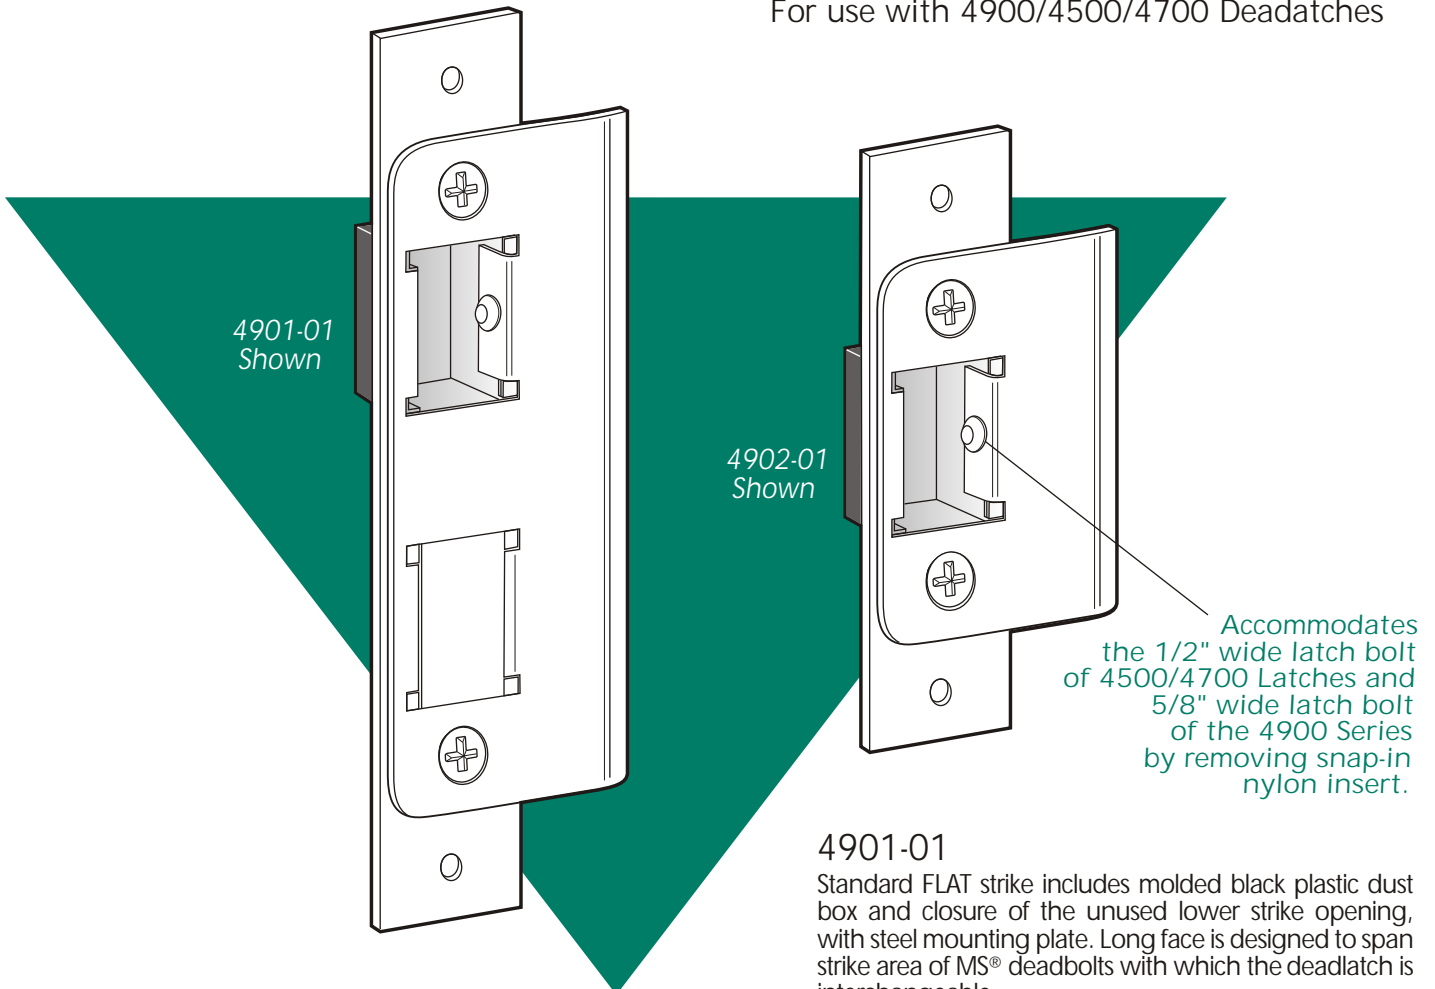

## Deadlatch Strikes For Aluminum Frame/Doors

### 4901, 4902

For use with 4900/4500/4700 Deadlatches

#### 4901-01

Standard FLAT strike includes molded black plastic dust box and closure of the unused lower strike opening, with steel mounting plate. Long face is designed to span strike area of MS® deadbolts with which the deadlatch is interchangeable.

## DIMENSIONS