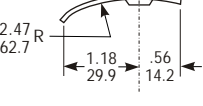

4902-02

Same as 4902-01, except with RADIUSED strike plate, for nose of opposite door when latching pairs.

Function

Designed for use in conjunction with 4500, 4700 or 4900 Series deadlatches, these strikes offer a choice of mounting methods: a back-up mounting plate included with the 4901 and 4902 allows installation flush in a hollow section jamb. Use 4506-02 ANSI strike for wood or steel jambs. All strikes are unhandled, suitable for right or left hand doors. Strike plate material is stainless steel.

4901/02 Deadlatch Strikes

DIMENSIONS

JAMB PREPARATION

INCHES
MILLIMETERS
Nominal, subject to tolerance extremes.

HOW TO ORDER/OPTIONS

Specify quantity, PART NUMBER and DASH NUMBER.
Order wood screws separately.