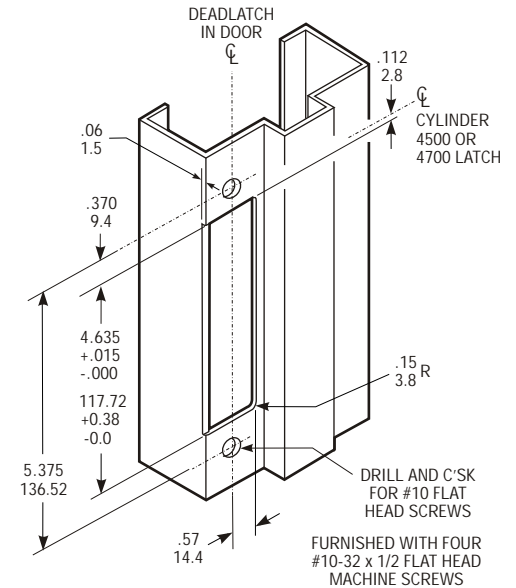

4901/02 Deadlatch Strikes

DIMENSIONS

JAMB PREPARATION

INCHES
MILLIMETERS
Nominal, subject to tolerance extremes.