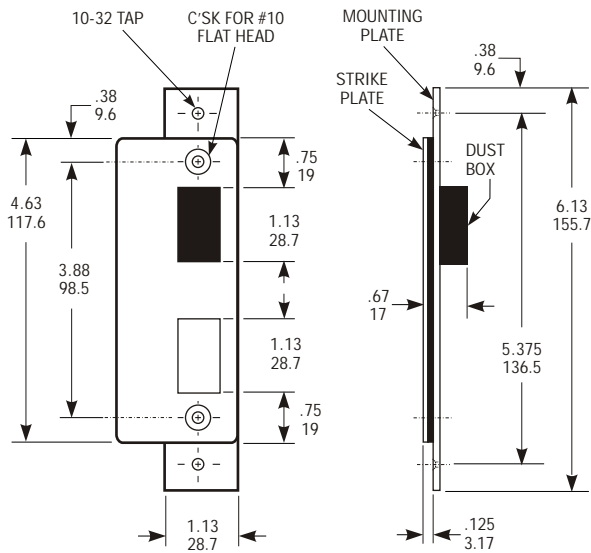

Deadlatch Strikes For Aluminum Frame/Doors

4901, 4902

For use with 4900/4500/4700 Deadlatches

4901-01

Standard FLAT strike includes molded black plastic dust box and closure of the unused lower strike opening, with steel mounting plate. Long face is designed to span strike area of MS® deadbolts with which the deadlatch is interchangeable.

4901-02

Same as 4901-01, except with RADIUSED strike plate, for nose of opposite door when latching pairs.

4902-01

Standard FLAT strike furnished with the 4900 Series deadlatches. Includes molded black plastic dust box and steel mounting plate. Short face design.

4902-02

Same as 4902-01, except with RADIUSED strike plate, for nose of opposite door when latching pairs.

Function

Designed for use in conjunction with 4500, 4700 or 4900 Series deadlatches, these strikes offer a choice of mounting methods: a back-up mounting plate included with the 4901 and 4902 allows installation flush in a hollow section jamb. Use 4506-02 ANSI strike for wood or steel jambs. All strikes are unhandled, suitable for right or left hand doors. Strike plate material is stainless steel.

4901/02 Deadlatch Strikes

DIMENSIONS

JAMB PREPARATION

INCHES
MILLIMETERS
Nominal, subject to tolerance extremes.

HOW TO ORDER/OPTIONS

Specify quantity, PART NUMBER and DASH NUMBER.
Order wood screws separately.