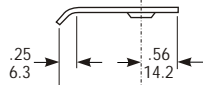

4902-02

Same as 4902-01, except with RADIUSED strike plate, for nose of opposite door when latching pairs.

Function

Designed for use in conjunction with 4500, 4700 or 4900 Series deadlatches, these strikes offer a choice of mounting methods: a back-up mounting plate included with the 4901 and 4902 allows installation flush in a hollow section jamb. Use 4506-02 ANSI strike for wood or steel jambs. All strikes are unhandled, suitable for right or left hand doors. Strike plate material is stainless steel.

4901/02 Deadlatch Strikes

DIMENSIONS

JAMB PREPARATION

INCHES
MILLIMETERS
Nominal, subject to tolerance extremes.

HOW TO ORDER/OPTIONS

Specify quantity, PART NUMBER and DASH NUMBER.
Order wood screws separately.