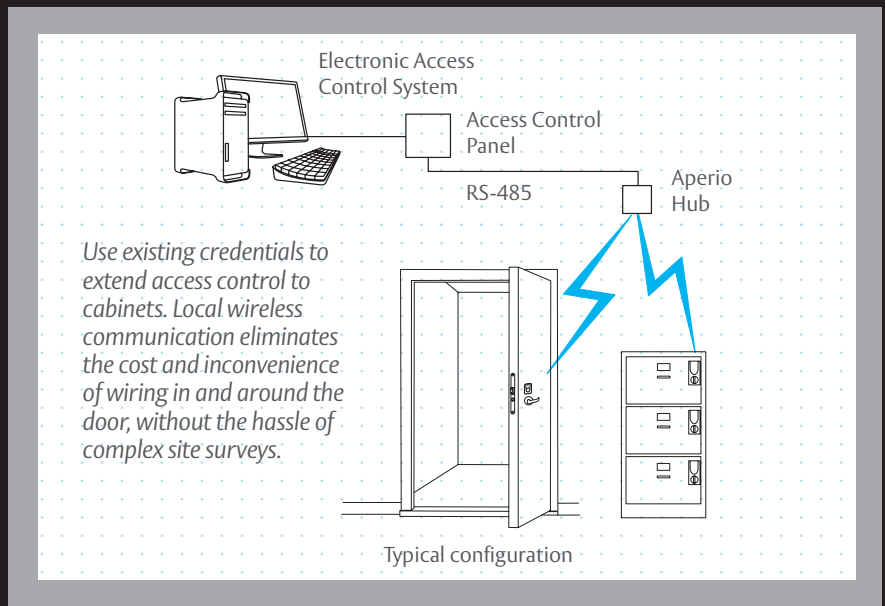

Redefining wireless access control

Aperio Technology

- Minimal field configuration for quick, easy wireless deployments that eliminate the cost and inconvenience of complex wireless site surveys
- Fully-encrypted AES 128 wireless communication between the K100 cabinet lock and Aperio hub; high security standardized communications ensures data security
- Global Aperio technology is ideal for companies who wish to deploy a standard infrastructure across multi-national locations
- Available across a range of locking hardware from ASSA ABLOY Group brands, Aperio provides the flexibility to address a variety of applications throughout your facility.

K100 Features & Benefits

- Integrated reader, monitoring and short range wireless radio simplifies installation and reduces material costs
- Real-time cabinet door and latch locked status monitoring with integrated door position, latch locked, tamper, and low battery signals. Know and respond immediately to situations at opening
- 50,000 cycles of operation with a single CR123A battery, providing an extremely long life with minimal impact to the environment
- Extended battery option provides 100,000 cycles of operation with one additional CR123A battery
- Two forms of battery fail override, including a mechanical key override feature and a battery jump port to provide complete assurance against battery failure
- Supports HID® 13.56 MHz iCLASS® contactless credentials (full authentication, all formats). Integrates easily with existing smart card credential systems

Other ASSA ABLOY Aperio Products

Aperio is supported globally by a growing list of access control systems.

Please contact your local ASSA ABLOY Door Security Solutions sales consultant for more information on integrating Aperio with your access control system.

HES

For information call 800-626-7590 or visit us online at www.intelligentopenings.com/aperio

Copyright © 2012 HES, Inc., an ASSA ABLOY Group company. All rights reserved. Reproduction in whole or in part without the express written permission of HES, Inc. is prohibited.

HID and iCLASS are registered trademarks of HID Global Corporation.

ASSA ABLOY is the global leader in door opening solutions, dedicated to satisfying end-user needs for security, safety and convenience.