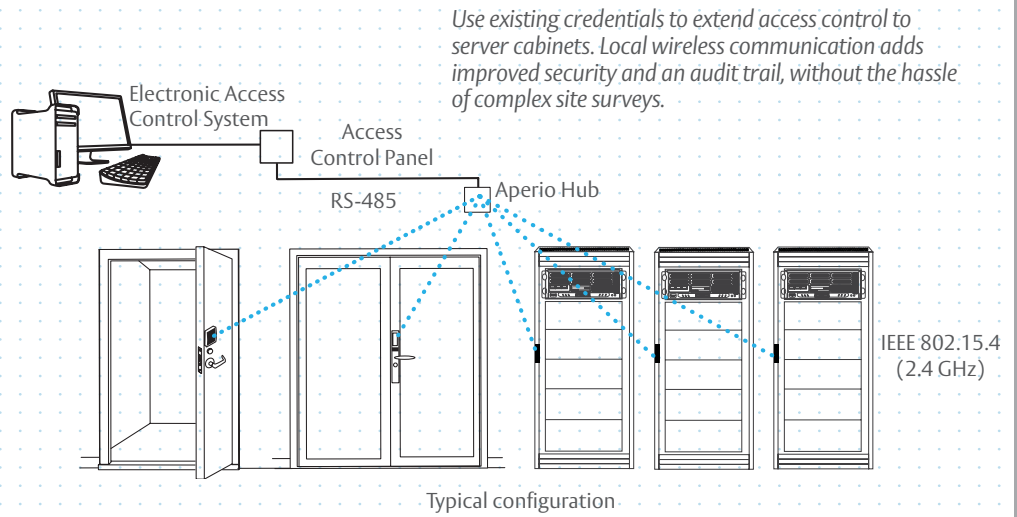

Redefining wireless access control

Aperio® Technology

- Fully-encrypted AES 128 wireless communication between the KS100 server cabinet lock and Aperio hub ensures data security
- Global Aperio technology is ideal for companies who wish to deploy a standard infrastructure across multi-national locations
- Available across a range of locking hardware from ASSA ABLOY Group brands, Aperio provides the flexibility to address a variety of applications throughout your facility
- Simple to integrate because it works with your new or existing access control system
- Real-time communication to the access control system ensures easy management of access rights
- Minimal field configuration for quick, easy wireless deployments that eliminate the cost and inconvenience of complex site surveys

KS100 Features & Benefits

- Uses existing ID badges
  - Two models are available to support low frequency or high frequency cards
  - Low frequency model supports PROX and EM PROX
  - High frequency model supports iCLASS, iCLASS SEOS™, iCLASS SE, ISO14443B UID, Mifare, Mifare Plus, Desfire SE, Desfire EV1, NFC
- Hardwired power with standard 48VDC Power Over Ethernet (POE)
  - Does not require batteries or battery changes, lowering maintenance costs
- SFIC (small format interchangeable core) key override allows secure manual unlock capability
  - SFIC not included
- Ideal for colocation data centers with multiple companies requiring access
- Easy to install
  - Designed for standard 25mm x 150mm server lock opening
  - For use on left hand or right hand doors
  - No drilling or metal fragments
  - Retrofit onto most cabinets without cutting or pulling wire

Other ASSA ABLOY Aperio Products

Aperio is supported globally by a growing list of access control systems.

Please contact your local ASSA ABLOY Door Security Solutions sales consultant for more information on integrating Aperio with your access control system.

HES

For information call 800-626-7590 or visit us online at www.intelligentopenings.com/aperio

Copyright © 2013 HES, Inc., an ASSA ABLOY Group company. All rights reserved. Reproduction in whole or in part without the express written permission of HES, Inc. is prohibited.

HID and iCLASS are registered trademarks of HID Global Corporation.

ASSA ABLOY

ASSA ABLOY is the global leader in door opening solutions, dedicated to satisfying end-user needs for security, safety and convenience

2500-1170H 8/13