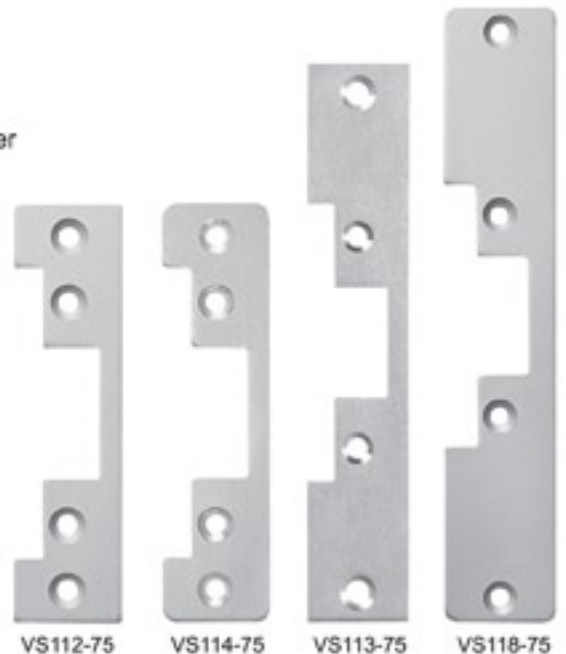

Faceplate Options

1. **FINISH PLATES**
2. VS112-75: 1-1/4" x 4-7/8" ANSI Square Corner
   - VS114-75: 1-1/4" x 4-7/8" Radius Corner
   - VS113-75: 1-1/4" x 6-7/8" Square Corner
   - VS118-75: 1-3/8" x 7-15/16" Radius Corner

- 630 Satin Stainless Steel
- 613 Bronze Toned