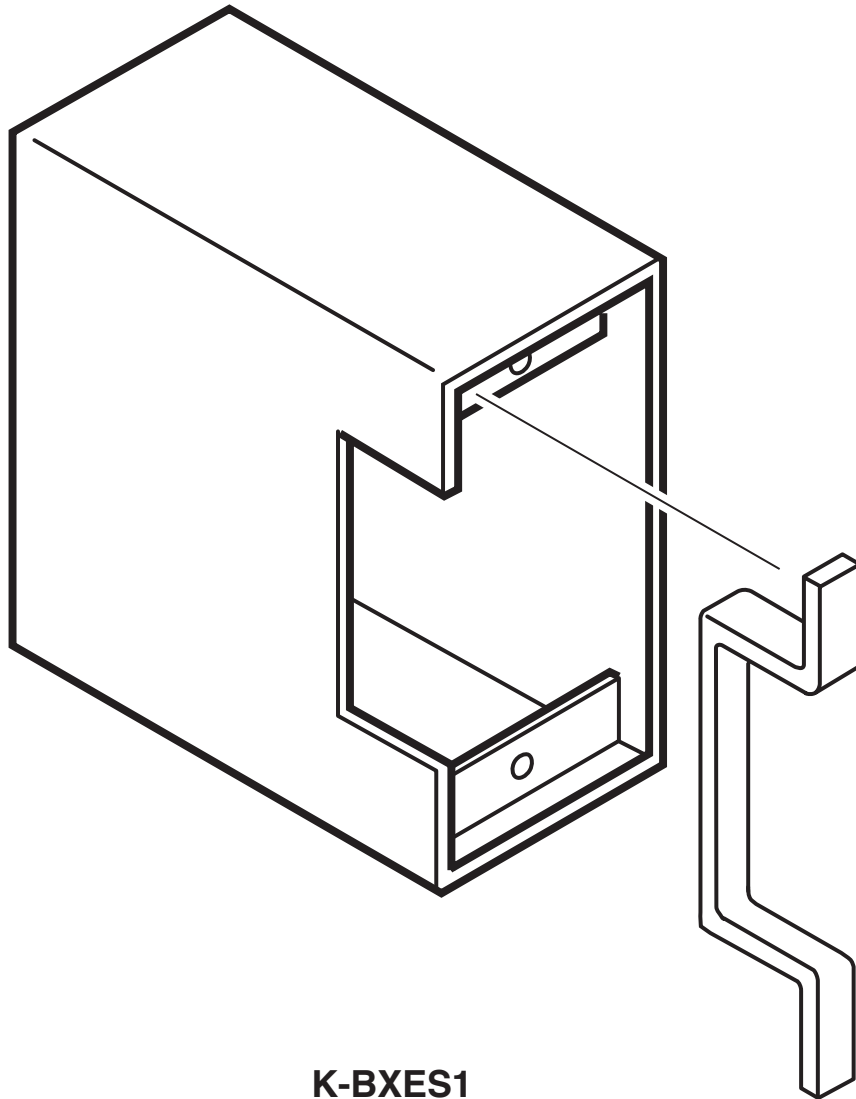

"IDEAS THAT WORK"

K-BXES1

K-BXES1 • Electric Strike Box - Eff Eff 11BS. Rofu 1106. Trine 005
(Dimensions: 3 3/4" H x 3 1/2" L x 1 9/16" W)

Keedex, Inc.
510 Cameron Street
Placentia, CA 92870-6425
714-993-4300 • Fax: 714-993-4303
e-mail: bestlock@aol.com • www.keedex.com