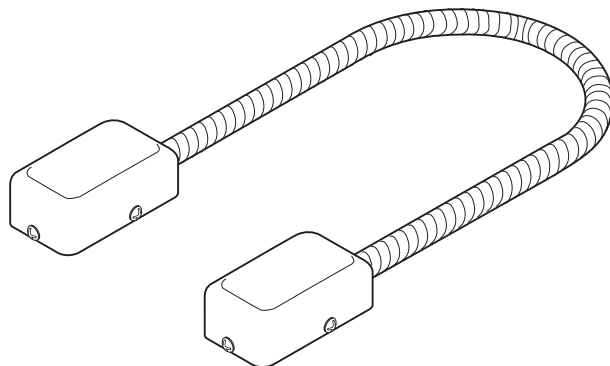

"IDEAS THAT WORK"

ARMORED DOOR LOOPS

Made
In The
U.S.A.

Durable
Powder
Coat
Finish

Use these door loops when you need to transfer low-voltage electrical current from the door frame to the door.

- Available with a 12", 18", 24", 30", 45", 49" or 60" Flexible Armored Conduit.
- Entire assembly has an attractive and durable powder coat finish.
- Pre-drilled hole in base.

Finishes & Sizes:	K-DLA	18" Armored Door Loop 1/4" Flexible Conduit (Aluminum)
	K-DLB	18" Armored Door Loop 1/4" Flexible Conduit (Duranodic)
	K-DLBLK	18" Armored Door Loop 1/4" Flexible Conduit (Black)
	K-DLG	18" Armored Door Loop 1/4" Flexible Conduit (Gold)
	K-DLW	18" Armored Door Loop 1/4" Flexible Conduit (White)
	K-DLA24	24" Armored Door Loop 1/4" Flexible Conduit (Aluminum)
	K-DLB24	24" Armored Door Loop 1/4" Flexible Conduit (Duranodic)
	K-DLG24	24" Armored Door Loop 1/4" Flexible Conduit (Gold)
	K-DLA30	30" Armored Door Loop 1/4" Flexible Conduit (Aluminum)
	K-DLB30	30" Armored Door Loop 1/4" Flexible Conduit (Duranodic)
	K-DLA45	45" Armored Door Loop 1/4" Flexible Conduit (Aluminum)
	K-DLA49	49" Armored Door Loop 1/4" Flexible Conduit (Aluminum)
	K-DLA60	60" Armored Door Loop 1/4" Flexible Conduit (Aluminum)
	K-DL38A	18" Armored Door Loop 3/8" Flexible Conduit (Aluminum)
	K-DL38B	18" Armored Door Loop 3/8" Flexible Conduit (Duranodic)
	K-DL38BLK	18" Armored Door Loop 3/8" Flexible Conduit (Black)
	K-DL38G	18" Armored Door Loop 3/8" Flexible Conduit (Gold)
	K-DL38W	18" Armored Door Loop 3/8" Flexible Conduit (White)
	K-DL38A24	24" Armored Door Loop 3/8" Flexible Conduit (Aluminum)
	K-DL38B24	24" Armored Door Loop 3/8" Flexible Conduit (Duranodic)