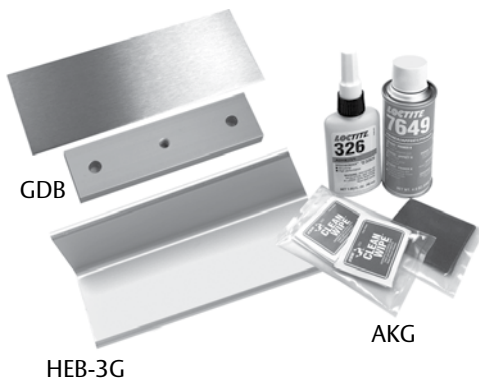

(SFP) Stop Filler Plate

- Used to fill or extend a door stop
- Creates a flat mounting surface for the Maglock
- Available in 1/4", 3/8", 1/2", and 5/8" inch thickness, all 1-1/4" wide

SFP-1/4CL-8	SFP 1/4" Clear - 8"	SFP-1/4CL-12	SFP 1/4" Clear - 12"
SFP-1/4BK-8	SFP 1/4" Black - 8"	SFP-1/4BK-12	SFP 1/4" Black - 12"
SFP-3/8CL-8	SFP 3/8" Clear - 8"	SFP-3/8CL-12	SFP 3/8" Clear - 12"
SFP-3/8BK-8	SFP 3/8" Black - 8"	SFP-3/8BK-12	SFP 3/8" Black - 12"
SFP-1/2CL-8	SFP 1/2" Clear - 8"	SFP-1/2CL-12	SFP 1/2" Clear - 12"
SFP-1/2BK-8	SFP 1/2" Black - 8"	SFP-1/2BK-12	SFP 1/2" Black - 12"
SFP-5/8CL-8	SFP 5/8" Clear - 8"	SFP-5/8CL-12	SFP 5/8" Clear - 12"
SFP-5/8BK-8	SFP 5/8" Black - 8"	SFP-5/8BK-12	SFP 5/8" Black - 12"

(HEB) Header Extension Bracket

- 90 degree angle brackets
- Extends narrow headers to permit proper mounting of Magnalocks
- Available in clear aluminum or black anodized

HEB-3CL-8	Header Ext. Bracket 3" Clear - 8"
HEB-3BK-8	Header Ext. Bracket 3" Black - 8"
HEB-3CL-12	Header Ext. Bracket 3" Clear - 12"
HEB-3BK-12	Header Ext. Bracket 3" Black - 12"

(CWB) Concrete Wood Bracket

- Used on wood or concrete filled metal frames
- Provides a concealed wire chamber
- Easier than blind nuts in some cases

CWB-32CL	Concrete/Wood Bracket M32 Clear - 8"
CWB-32BK	Concrete/Wood Bracket M32 Black - 8"
CWB-62CL	Concrete/Wood Bracket M62 Clear - 8"
CWB-62BK	Concrete/Wood Bracket M62 Black - 8"
CWB-82CL	Concrete/Wood Bracket M82 Clear - 12"
CWB-82BK	Concrete/Wood Bracket M82 Black - 12"

(HEB-3G, GDB, AKG) Header Extension Bracket, Glass Door Bracket and Adhesive Kit

- HEB-3G allows for Magnalock installation on all-glass header (use with AKG below)
- Permits Magnalock installation on a solid glass door
- Permanently bonds to the glass with a special industrial adhesive
- Strike plate screws into the bracket, as glass doors cannot be drilled