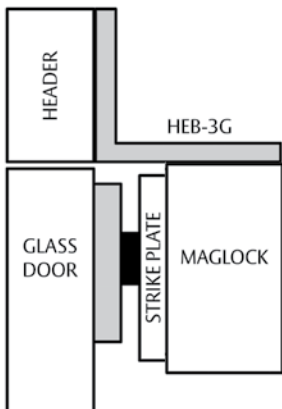

(SFP) Stop Filler Plate

- Used to fill or extend a door stop
- Creates a flat mounting surface for the Maglock
- Available in 1/4", 3/8", 1/2", and 5/8" inch thickness, all 1-1/4" wide

SFP-1/4CL-8	SFP 1/4" Clear - 8"	SFP-1/4CL-12	SFP 1/4" Clear - 12"
SFP-1/4BK-8	SFP 1/4" Black - 8"	SFP-1/4BK-12	SFP 1/4" Black - 12"
SFP-3/8CL-8	SFP 3/8" Clear - 8"	SFP-3/8CL-12	SFP 3/8" Clear - 12"
SFP-3/8BK-8	SFP 3/8" Black - 8"	SFP-3/8BK-12	SFP 3/8" Black - 12"
SFP-1/2CL-8	SFP 1/2" Clear - 8"	SFP-1/2CL-12	SFP 1/2" Clear - 12"
SFP-1/2BK-8	SFP 1/2" Black - 8"	SFP-1/2BK-12	SFP 1/2" Black - 12"
SFP-5/8CL-8	SFP 5/8" Clear - 8"	SFP-5/8CL-12	SFP 5/8" Clear - 12"
SFP-5/8BK-8	SFP 5/8" Black - 8"	SFP-5/8BK-12	SFP 5/8" Black - 12"

(HEB) Header Extension Bracket

- 90 degree angle brackets
- Extends narrow headers to permit proper mounting of Magnalocks
- Available in clear aluminum or black anodized

HEB-3CL-8	Header Ext. Bracket 3" Clear - 8"
HEB-3BK-8	Header Ext. Bracket 3" Black - 8"
HEB-3CL-12	Header Ext. Bracket 3" Clear - 12"
HEB-3BK-12	Header Ext. Bracket 3" Black - 12"

(CWB) Concrete Wood Bracket

- Used on wood or concrete filled metal frames
- Provides a concealed wire chamber
- Easier than blind nuts in some cases

CWB-32CL	Concrete/Wood Bracket M32 Clear - 8"
CWB-32BK	Concrete/Wood Bracket M32 Black - 8"
CWB-62CL	Concrete/Wood Bracket M62 Clear - 8"
CWB-62BK	Concrete/Wood Bracket M62 Black - 8"
CWB-82CL	Concrete/Wood Bracket M82 Clear - 12"
CWB-82BK	Concrete/Wood Bracket M82 Black - 12"

(HEB-3G, GDB, AKG) Header Extension Bracket, Glass Door Bracket and Adhesive Kit

- HEB-3G allows for Magnalock installation on all-glass header (use with AKG below)
- Permits Magnalock installation on a solid glass door
- Permanently bonds to the glass with a special industrial adhesive
- Strike plate screws into the bracket, as glass doors cannot be drilled