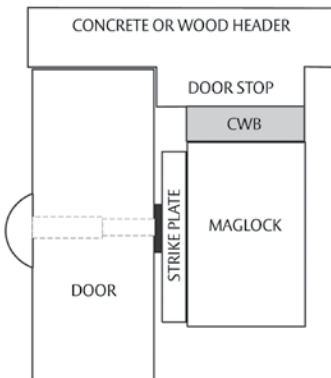

(SFP) Stop Filler Plate

- Used to fill or extend a door stop
- Creates a flat mounting surface for the Maglock
- Available in 1/4", 3/8", 1/2", and 5/8" inch thickness, all 1-1/4" wide

SFP-1/4CL-8	SFP 1/4" Clear - 8"	SFP-1/4CL-12	SFP 1/4" Clear - 12"
SFP-1/4BK-8	SFP 1/4" Black - 8"	SFP-1/4BK-12	SFP 1/4" Black - 12"
SFP-3/8CL-8	SFP 3/8" Clear - 8"	SFP-3/8CL-12	SFP 3/8" Clear - 12"
SFP-3/8BK-8	SFP 3/8" Black - 8"	SFP-3/8BK-12	SFP 3/8" Black - 12"
SFP-1/2CL-8	SFP 1/2" Clear - 8"	SFP-1/2CL-12	SFP 1/2" Clear - 12"
SFP-1/2BK-8	SFP 1/2" Black - 8"	SFP-1/2BK-12	SFP 1/2" Black - 12"
SFP-5/8CL-8	SFP 5/8" Clear - 8"	SFP-5/8CL-12	SFP 5/8" Clear - 12"
SFP-5/8BK-8	SFP 5/8" Black - 8"	SFP-5/8BK-12	SFP 5/8" Black - 12"

(HEB) Header Extension Bracket

- 90 degree angle brackets
- Extends narrow headers to permit proper mounting of Magnalocks
- Available in clear aluminum or black anodized

HEB-3CL-8	Header Ext. Bracket 3" Clear - 8"
HEB-3BK-8	Header Ext. Bracket 3" Black - 8"
HEB-3CL-12	Header Ext. Bracket 3" Clear - 12"
HEB-3BK-12	Header Ext. Bracket 3" Black - 12"

(CWB) Concrete Wood Bracket

- Used on wood or concrete filled metal frames
- Provides a concealed wire chamber
- Easier than blind nuts in some cases

CWB-32CL	Concrete/Wood Bracket M32 Clear - 8"
CWB-32BK	Concrete/Wood Bracket M32 Black - 8"
CWB-62CL	Concrete/Wood Bracket M62 Clear - 8"
CWB-62BK	Concrete/Wood Bracket M62 Black - 8"
CWB-82CL	Concrete/Wood Bracket M82 Clear - 12"
CWB-82BK	Concrete/Wood Bracket M82 Black - 12"

(HEB-3G, GDB, AKG) Header Extension Bracket, Glass Door Bracket and Adhesive Kit

- HEB-3G allows for Magnalock installation on all-glass header (use with AKG below)
- Permits Magnalock installation on a solid glass door
- Permanently bonds to the glass with a special industrial adhesive
- Strike plate screws into the bracket, as glass doors cannot be drilled