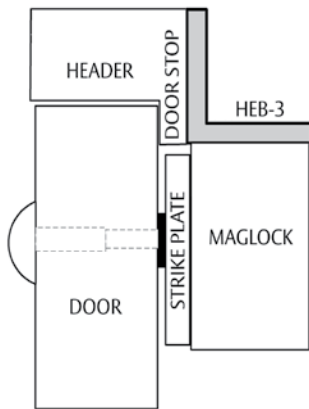

(SFP) Stop Filler Plate

- Used to fill or extend a door stop
- Creates a flat mounting surface for the Maglock
- Available in 1/4", 3/8", 1/2", and 5/8" inch thickness, all 1-1/4" wide

SFP-1/4CL-8	SFP 1/4" Clear - 8"	SFP-1/4CL-12	SFP 1/4" Clear - 12"
SFP-1/4BK-8	SFP 1/4" Black - 8"	SFP-1/4BK-12	SFP 1/4" Black - 12"
SFP-3/8CL-8	SFP 3/8" Clear - 8"	SFP-3/8CL-12	SFP 3/8" Clear - 12"
SFP-3/8BK-8	SFP 3/8" Black - 8"	SFP-3/8BK-12	SFP 3/8" Black - 12"
SFP-1/2CL-8	SFP 1/2" Clear - 8"	SFP-1/2CL-12	SFP 1/2" Clear - 12"
SFP-1/2BK-8	SFP 1/2" Black - 8"	SFP-1/2BK-12	SFP 1/2" Black - 12"
SFP-5/8CL-8	SFP 5/8" Clear - 8"	SFP-5/8CL-12	SFP 5/8" Clear - 12"
SFP-5/8BK-8	SFP 5/8" Black - 8"	SFP-5/8BK-12	SFP 5/8" Black - 12"

(HEB) Header Extension Bracket

- 90 degree angle brackets
- Extends narrow headers to permit proper mounting of Magnalocks
- Available in clear aluminum or black anodized

HEB-3CL-8	Header Ext. Bracket 3" Clear - 8"
HEB-3BK-8	Header Ext. Bracket 3" Black - 8"
HEB-3CL-12	Header Ext. Bracket 3" Clear - 12"
HEB-3BK-12	Header Ext. Bracket 3" Black - 12"

(CWB) Concrete Wood Bracket

- Used on wood or concrete filled metal frames
- Provides a concealed wire chamber
- Easier than blind nuts in some cases

CWB-32CL	Concrete/Wood Bracket M32 Clear - 8"
CWB-32BK	Concrete/Wood Bracket M32 Black - 8"
CWB-62CL	Concrete/Wood Bracket M62 Clear - 8"
CWB-62BK	Concrete/Wood Bracket M62 Black - 8"
CWB-82CL	Concrete/Wood Bracket M82 Clear - 12"
CWB-82BK	Concrete/Wood Bracket M82 Black - 12"

(HEB-3G, GDB, AKG) Header Extension Bracket, Glass Door Bracket and Adhesive Kit

- HEB-3G allows for Magnalock installation on all-glass header (use with AKG below)
- Permits Magnalock installation on a solid glass door
- Permanently bonds to the glass with a special industrial adhesive
- Strike plate screws into the bracket, as glass doors cannot be drilled