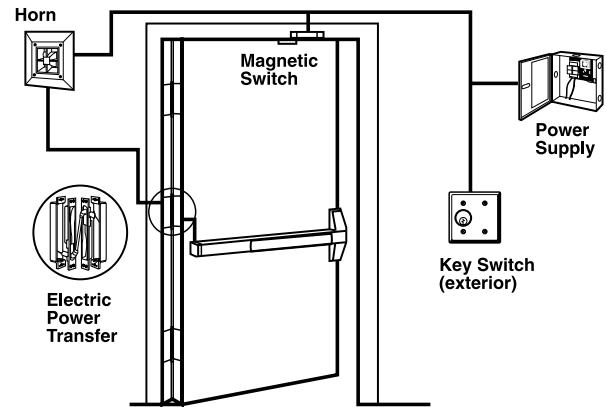

SS electrical specifications

Standard   Up to 2.0 Amps @ 24VDC maximum

To order, specify

- Standard - Use prefix SS, example SS99L
- Handling required - LHR or RHR

Popular SS application

Allegion, the Allegion logo, Von Duprin and the Von Duprin logo are trademarks of Allegion plc, its subsidiaries and/or affiliates in the United States and other countries. All other trademarks are the property of their respective owners.

About Allegion

Allegion (NYSE: ALLE) creates peace of mind by pioneering safety and security. As a $2 billion provider of security solutions for homes and businesses, Allegion employs more than 7,800 people and sells products in more than 120 countries across the world. Allegion comprises 23 global brands, including strategic brands CISA®, Interflex®, LCN®, Schlage® and Von Duprin®. For more, visit www.allegion.com.

aptiQ ■ LCN ■ **SCHLAGE** ■ STEELCRAFT ■ VON DUPRIN

© 2014 Allegion
01011, Rev. 02/14
www.allegion.com/us