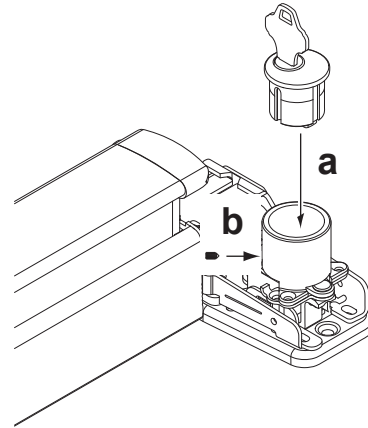

LHR shown

LHR Top

**4** Remove Dogging Hook and Bracket.

**5** Install Lift Finger and Retainer Clip.

Install lift finger thru back side of center case, and begin tightening the adjustment screw.

When the top slot in adjustment screw becomes visible, install retainer clip by snapping it into the slot. Continue tightening adjustment screw to raise the lift finger until it is snug against block.

Secure retainer clip with screw

**6** Install Exit Device and Cable System Per 98/9949 Device Installation Instructions Before Proceeding.

**7** Reinstall Dogging Hook and Bracket.

**▲ IMPORTANT:** Confirm correct orientation of dogging hook.

correct orientation

incorrect orientation

**8** Reinstall Cylinder Bracket.

**9** Install Cylinder and Set Screw.

Tighten bracket set screw with  $\frac{1}{16}$ " hex wrench

If you cannot reach bracket set screw with wrench, remove bracket from center case, install cylinder in bracket, tighten bracket set screw, and reinstall bracket in center case

**10** Adjust Lift Finger Per 98/9949 Device Installation Instructions.

**11** Install Center Case Cover When Device Installation is Complete.

**12** Dogging

To dog RHR device, insert key and turn key 360° counterclockwise.