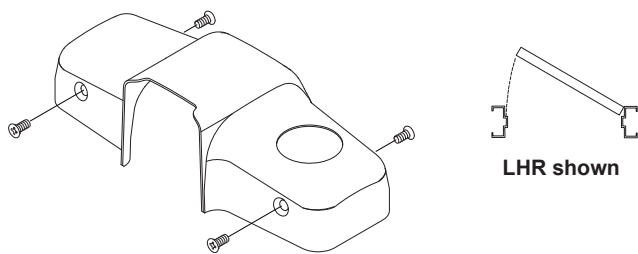

Make sure cylinder cam is in position shown with key removed (Figure A). If not, remove key, remove cam, and reinstall cam in position shown (Figure B).

Figure A

Figure B

**3** Remove Center Case Cover and Cylinder Bracket.

LHR shown

LHR Top

**4** Remove Dogging Hook and Bracket.

**5** Install Lift Finger and Retainer Clip.

Install lift finger thru back side of center case, and begin tightening the adjustment screw.

When the top slot in adjustment screw becomes visible, install retainer clip by snapping it into the slot. Continue tightening adjustment screw to raise the lift finger until it is snug against block.