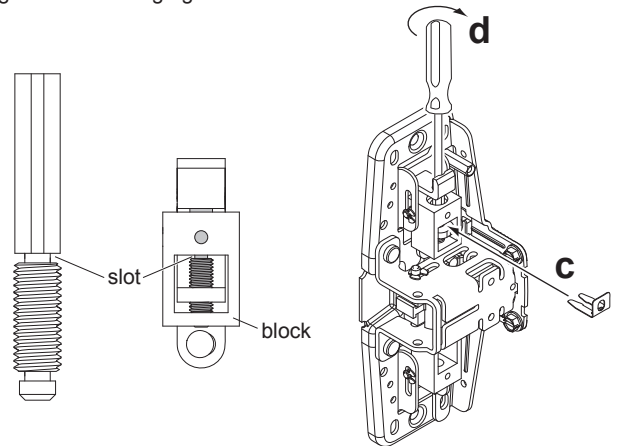

Make sure cylinder cam is in position shown with key removed (Figure A). If not, remove key, remove cam, and reinstall cam in position shown (Figure B).

Figure A

Figure B

**3** Remove Center Case Cover and Cylinder Bracket.

LHR shown

LHR Top

**4** Remove Dogging Hook and Bracket.

**5** Install Lift Finger and Retainer Clip.

Install lift finger thru back side of center case, and begin tightening the adjustment screw.

When the top slot in adjustment screw becomes visible, install retainer clip by snapping it into the slot. Continue tightening adjustment screw to raise the lift finger until it is snug against block.

Secure retainer clip with screw

**6** Install Exit Device and Cable System Per 98/9949 Device Installation Instructions Before Proceeding.

**7** Reinstall Dogging Hook and Bracket.

**▲ IMPORTANT:** Confirm correct orientation of dogging hook.

correct orientation

incorrect orientation

**8** Reinstall Cylinder Bracket.

**9** Install Cylinder and Set Screw.

Tighten bracket set screw with  $\frac{1}{16}$ " hex wrench

If you cannot reach bracket set screw with wrench, remove bracket from center case, install cylinder in bracket, tighten bracket set screw, and reinstall bracket in center case