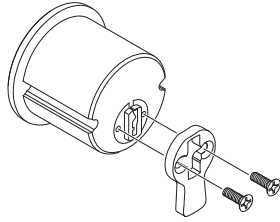

24223984

98/9949

VON DUPRIN®

Special Dogging

Installation Instructions

Compatible with Models: 98/9949, 98/9949-F, 98/9949WDC

**1** Obtain a 1 1/4" Mortise Cylinder.

**2** Position Cylinder Cam.

Make sure cylinder cam is in position shown with key removed (Figure A). If not, remove key, remove cam, and reinstall cam in position shown (Figure B).

Figure A

Figure B

**3** Remove Center Case Cover and Cylinder Bracket.

LHR shown

LHR Top

**4** Remove Dogging Hook and Bracket.

**5** Install Lift Finger and Retainer Clip.

Install lift finger thru back side of center case, and begin tightening the adjustment screw.

When the top slot in adjustment screw becomes visible, install retainer clip by snapping it into the slot. Continue tightening adjustment screw to raise the lift finger until it is snug against block.

Secure retainer clip with screw

**6** Install Exit Device and Cable System Per 98/9949 Device Installation Instructions Before Proceeding.

**7** Reinstall Dogging Hook and Bracket.

**▲ IMPORTANT:** Confirm correct orientation of dogging hook.