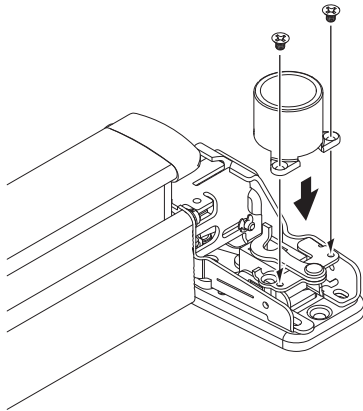

LHR shown

LHR Top

**4** Remove Dogging Hook and Bracket.

**5** Install Lift Finger and Retainer Clip.

Install lift finger thru back side of center case, and begin tightening the adjustment screw.

When the top slot in adjustment screw becomes visible, install retainer clip by snapping it into the slot. Continue tightening adjustment screw to raise the lift finger until it is snug against block.

Secure retainer clip with screw

**6** Install Exit Device and Cable System Per 98/9949 Device Installation Instructions Before Proceeding.

**7** Reinstall Dogging Hook and Bracket.

**▲ IMPORTANT:** Confirm correct orientation of dogging hook.

correct orientation

incorrect orientation

**8** Reinstall Cylinder Bracket.

**9** Install Cylinder and Set Screw.

Tighten bracket set screw with  $\frac{1}{16}$ " hex wrench

If you cannot reach bracket set screw with wrench, remove bracket from center case, install cylinder in bracket, tighten bracket set screw, and reinstall bracket in center case