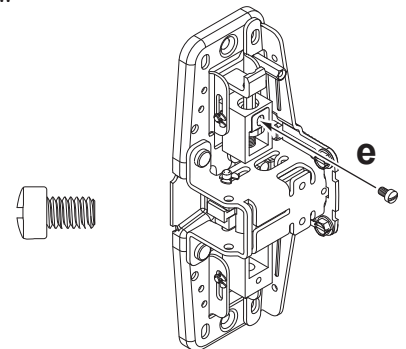

Make sure cylinder cam is in position shown with key removed (Figure A). If not, remove key, remove cam, and reinstall cam in position shown (Figure B).

Figure A

Figure B

**3** Remove Center Case Cover and Cylinder Bracket.

LHR shown

LHR Top

**4** Remove Dogging Hook and Bracket.

**5** Install Lift Finger and Retainer Clip.

Install lift finger thru back side of center case, and begin tightening the adjustment screw.

When the top slot in adjustment screw becomes visible, install retainer clip by snapping it into the slot. Continue tightening adjustment screw to raise the lift finger until it is snug against block.

Secure retainer clip with screw

**6** Install Exit Device and Cable System Per 98/9949 Device Installation Instructions Before Proceeding.

**7** Reinstall Dogging Hook and Bracket.

**▲ IMPORTANT:** Confirm correct orientation of dogging hook.

correct orientation

incorrect orientation

**8** Reinstall Cylinder Bracket.

**9** Install Cylinder and Set Screw.

Tighten bracket set screw with  $\frac{1}{16}$ " hex wrench

If you cannot reach bracket set screw with wrench, remove bracket from center case, install cylinder in bracket, tighten bracket set screw, and reinstall bracket in center case