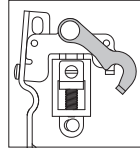

LHR shown

LHR Top

**4** Remove Dogging Hook and Bracket.

**5** Install Lift Finger and Retainer Clip.

Install lift finger thru back side of center case, and begin tightening the adjustment screw.

When the top slot in adjustment screw becomes visible, install retainer clip by snapping it into the slot. Continue tightening adjustment screw to raise the lift finger until it is snug against block.

Secure retainer clip with screw

**6** Install Exit Device and Cable System Per 98/9949 Device Installation Instructions Before Proceeding.

**7** Reinstall Dogging Hook and Bracket.

**▲ IMPORTANT:** Confirm correct orientation of dogging hook.

correct orientation

incorrect orientation

**8** Reinstall Cylinder Bracket.

**9** Install Cylinder and Set Screw.

Tighten bracket set screw with  $\frac{1}{16}$ " hex wrench

If you cannot reach bracket set screw with wrench, remove bracket from center case, install cylinder in bracket, tighten bracket set screw, and reinstall bracket in center case