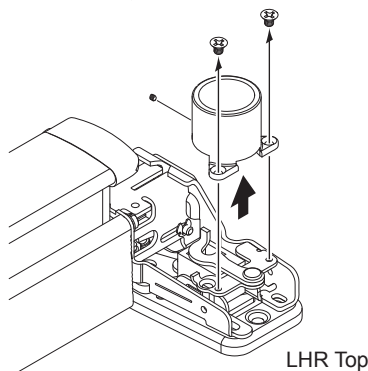

Make sure cylinder cam is in position shown with key removed (Figure A). If not, remove key, remove cam, and reinstall cam in position shown (Figure B).

Figure A

Figure B

**3** Remove Center Case Cover and Cylinder Bracket.

LHR shown

LHR Top

**4** Remove Dogging Hook and Bracket.

**5** Install Lift Finger and Retainer Clip.

Install lift finger thru back side of center case, and begin tightening the adjustment screw.

When the top slot in adjustment screw becomes visible, install retainer clip by snapping it into the slot. Continue tightening adjustment screw to raise the lift finger until it is snug against block.

Secure retainer clip with screw

**6** Install Exit Device and Cable System Per 98/9949 Device Installation Instructions Before Proceeding.

**7** Reinstall Dogging Hook and Bracket.

**▲ IMPORTANT:** Confirm correct orientation of dogging hook.