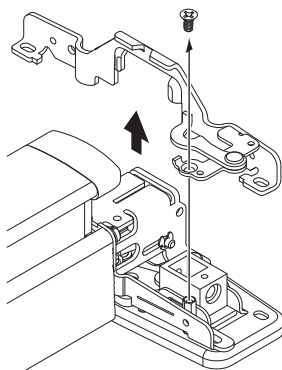

Make sure cylinder cam is in position shown with key removed (Figure A). If not, remove key, remove cam, and reinstall cam in position shown (Figure B).

Figure A

Figure B

**3** Remove Center Case Cover and Cylinder Bracket.

LHR shown

LHR Top

**4** Remove Dogging Hook and Bracket.

**5** Install Lift Finger and Retainer Clip.

Install lift finger thru back side of center case, and begin tightening the adjustment screw.

When the top slot in adjustment screw becomes visible, install retainer clip by snapping it into the slot. Continue tightening adjustment screw to raise the lift finger until it is snug against block.

Secure retainer clip with screw

**6** Install Exit Device and Cable System Per 98/9949 Device Installation Instructions Before Proceeding.

**7** Reinstall Dogging Hook and Bracket.

**▲ IMPORTANT:** Confirm correct orientation of dogging hook.