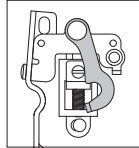

LHR shown

LHR Top

**4** Remove Dogging Hook and Bracket.

**5** Install Lift Finger and Retainer Clip.

Install lift finger thru back side of center case, and begin tightening the adjustment screw.

When the top slot in adjustment screw becomes visible, install retainer clip by snapping it into the slot. Continue tightening adjustment screw to raise the lift finger until it is snug against block.

Secure retainer clip with screw

**6** Install Exit Device and Cable System Per 98/9949 Device Installation Instructions Before Proceeding.

**7** Reinstall Dogging Hook and Bracket.

**▲ IMPORTANT:** Confirm correct orientation of dogging hook.

correct orientation

incorrect orientation

**8** Reinstall Cylinder Bracket.

**9** Install Cylinder and Set Screw.

Tighten bracket set screw with  $\frac{1}{16}$ " hex wrench

If you cannot reach bracket set screw with wrench, remove bracket from center case, install cylinder in bracket, tighten bracket set screw, and reinstall bracket in center case