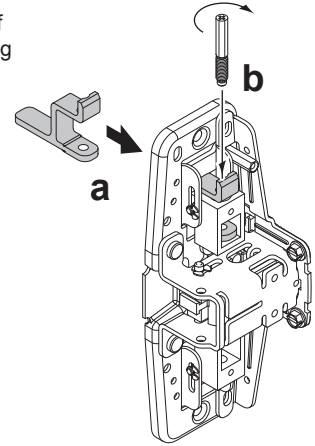

Make sure cylinder cam is in position shown with key removed (Figure A). If not, remove key, remove cam, and reinstall cam in position shown (Figure B).

Figure A

Figure B

**3** Remove Center Case Cover and Cylinder Bracket.

LHR shown

LHR Top

**4** Remove Dogging Hook and Bracket.

**5** Install Lift Finger and Retainer Clip.

Install lift finger thru back side of center case, and begin tightening the adjustment screw.

When the top slot in adjustment screw becomes visible, install retainer clip by snapping it into the slot. Continue tightening adjustment screw to raise the lift finger until it is snug against block.

Secure retainer clip with screw

**6** Install Exit Device and Cable System Per 98/9949 Device Installation Instructions Before Proceeding.

**7** Reinstall Dogging Hook and Bracket.

**▲ IMPORTANT:** Confirm correct orientation of dogging hook.

correct orientation

incorrect orientation

**8** Reinstall Cylinder Bracket.

**9** Install Cylinder and Set Screw.

Tighten bracket set screw with  $\frac{1}{16}$ " hex wrench

If you cannot reach bracket set screw with wrench, remove bracket from center case, install cylinder in bracket, tighten bracket set screw, and reinstall bracket in center case