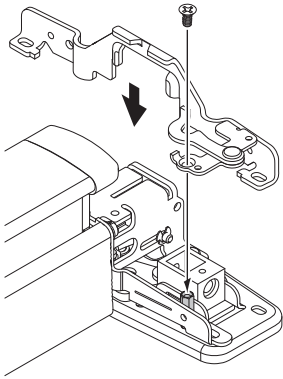

Make sure cylinder cam is in position shown with key removed (Figure A). If not, remove key, remove cam, and reinstall cam in position shown (Figure B).

Figure A

Figure B

**3** Remove Center Case Cover and Cylinder Bracket.

LHR shown

LHR Top

**4** Remove Dogging Hook and Bracket.

**5** Install Lift Finger and Retainer Clip.

Install lift finger thru back side of center case, and begin tightening the adjustment screw.

When the top slot in adjustment screw becomes visible, install retainer clip by snapping it into the slot. Continue tightening adjustment screw to raise the lift finger until it is snug against block.

Secure retainer clip with screw

**6** Install Exit Device and Cable System Per 98/9949 Device Installation Instructions Before Proceeding.

**7** Reinstall Dogging Hook and Bracket.

**▲ IMPORTANT:** Confirm correct orientation of dogging hook.

correct orientation

incorrect orientation

**8** Reinstall Cylinder Bracket.

**9** Install Cylinder and Set Screw.

Tighten bracket set screw with  $\frac{1}{16}$ " hex wrench

If you cannot reach bracket set screw with wrench, remove bracket from center case, install cylinder in bracket, tighten bracket set screw, and reinstall bracket in center case