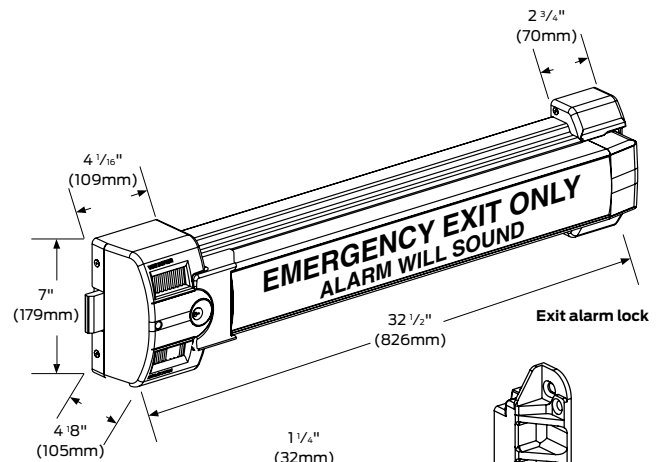

VON DUPRIN®

GUARD-X

Exit alarm lock

Overview

GUARD-X provides secure, alarmed code-compliant protection for secondary exits. GUARD-X exit alarm lock readily identifies the door on which it is mounted as an emergency exit and secures the opening against unauthorized use. It is ideal for deterring theft in restaurants and retail establishment such as: discount stores, grocery stores, drug stores, clothing stores and sporting goods stores.

Features and benefits

- UL listed for panic exit hardware (UL305)
- Tested in accordance to ANSI A156.3 Grade 1 panic hardware (250,000 cycles)
- Quick installation with an easy-to-use adhesive back template
- Non-handed design allows installer to mount for either hand by just removing and reversing the "Emergency Exit - Alarm Will Sound" sign built into the device
- Three finishes available: SP28, 313, 315
- Heavy duty construction with stainless steel deadbolt with cast aluminum latch case
- Only authorized person with a key can re-latch or reset the alarm after unauthorized exit
- 100-decibel alarm
- Armed and disarmed by key
- Alarm is powered by standard 9V battery or hardwired using optional PT790 power supply

Dimensions - outside trim

Touchbar height to finished floor	40" (1016mm) at center
Door width range	36" to 48" (914mm to 1219mm)
Touchbar projection	
Neutral	4 1/8" (103mm)
Depressed	2 3/4" (70mm)
Latch case housing	7" X 4 1/16" X 4 1/8" (179mm X 103mm X 105mm)
Device length	32 1/2" (826mm)
Minimum stile requirement	
Single door	5 7/8"
Double door	6 1/4"

Note: Von Duprin trim does not thru-bolt to the Guard-X Ives door pulls 8102-6 and 8105-6 offer dimension that align and thru-bolt to the Guard-X exit lock - order separately from Ives.

267*
Roller strike