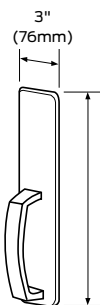

Dimensions - outside trim

Touchbar height to finished floor	40" (1016mm) at center
Door width range	36" to 48" (914mm to 1219mm)
Touchbar projection	
Neutral	4 1/8" (103mm)
Depressed	2 3/4" (70mm)
Latch case housing	7" X 4 1/16" X 4 1/8" (179mm X 103mm X 105mm)
Device length	32 1/2" (826mm)
Minimum stile requirement	
Single door	5 7/8"
Double door	6 1/4"

Note: Von Duprin trim does not thru-bolt to the Guard-X Ives door pulls 8102-6 and 8105-6 offer dimension that align and thru-bolt to the Guard-X exit lock - order separately from Ives.

267*
Roller strike

2100T
1 31/32" (50mm) protection

Ives 8102-6

2609
Double door strike

2300T
2" (51mm) protection

Ives 8105-6

To order, specify

- **Model number 2670**- Includes strike, screw pack and battery.
- **Finish** - US28, 313AN or 315AN
- **French or Spanish sign, when required** - English with Braille is standard.

Accessories

- **Sex nuts and bolts (6 #325)**- when required.
- **PT790 9-volts external power supply** - when required.
- **210DT X 050140 or 230DT X 050140** - when required.
- **3216 rim cylinder** - when required.