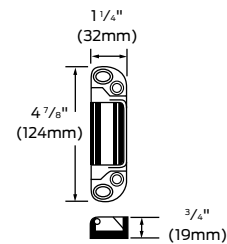

Dimensions - outside trim

Touchbar height to finished floor	40" (1016mm) at center
Door width range	36" to 48" (914mm to 1219mm)
Touchbar projection	
Neutral	4 1/8" (103mm)
Depressed	2 3/4" (70mm)
Latch case housing	7" X 4 1/16" X 4 1/8" (179mm X 103mm X 105mm)
Device length	32 1/2" (826mm)
Minimum stile requirement	
Single door	5 7/8"
Double door	6 1/4"

Note: Von Duprin trim does not thru-bolt to the Guard-X Ives door pulls 8102-6 and 8105-6 offer dimension that align and thru-bolt to the Guard-X exit lock - order separately from Ives.

267*
Roller strike

2100T
1 31/32" (50mm) protection

Ives 8102-6

2609
Double door strike

2300T
2" (51mm) protection

Ives 8105-6

To order, specify

- **Model number 2670**- Includes strike, screw pack and battery.
- **Finish** - US28, 313AN or 315AN
- **French or Spanish sign, when required** - English with Braille is standard.