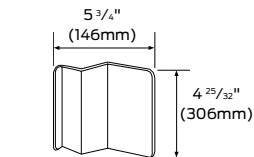

Dimensions - outside trim

Touchbar height to finished floor	40" (1016mm) at center
Door width range	36" to 48" (914mm to 1219mm)
Touchbar projection	
Neutral	4 1/8" (103mm)
Depressed	2 3/4" (70mm)
Latch case housing	7" X 4 1/16" X 4 1/8" (179mm X 103mm X 105mm)
Device length	32 1/2" (826mm)
Minimum stile requirement	
Single door	5 7/8"
Double door	6 1/4"

Note: Von Duprin trim does not thru-bolt to the Guard-X Ives door pulls 8102-6 and 8105-6 offer dimension that align and thru-bolt to the Guard-X exit lock - order separately from Ives.

267*
Roller strike