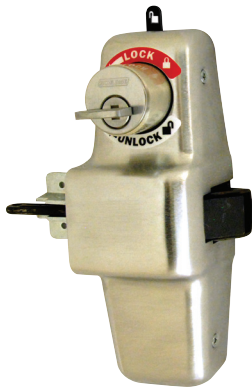

The **CDSI/HDSI Dogging Indicator** provides an at-a-glance verification of the status of the door from inside of the room. Visible "LOCKED" and "UNLOCKED" indicators show whether the device is undogged or dogged. This feature can be used with Hex key (HDSI) or Cylinder dogging (CDSI) options on various device types – rim, mortise and vertical systems.

The **-2SI Security Indicator** provides an at-a-glance verification of the LOCKED/UNLOCKED status of the door from inside of the room. This option can be ordered as a new product or as a retrofit conversion kit to an existing 98/99 rim device. Indicator in "UNLOCKED" state presents a 1/2" x 1/2" metal flag (unlock icon, laser cut into flag) at top of device head. Indicator in "LOCKED" state has no flag present.

- Thumbturn or key cylinder with LOCK/UNLOCK labels provide a clear direction of rotation to secure opening
- Available for 98/99 Series rim devices

CDSI/HDSI dogging indicator

- Hex or cylinder dogging options
- Visual indication of whether the exit device is dogged or undogged.
- Available for 98/99 & 33A/35A Series panic devices

Product availability

-2SI Security Indicator

NEW DEVICES

Options	Device	How to Order
Classroom Security Double Cylinder with Security Indicator	98/99 Rim only	Suffix = -2SI Double Cylinder with Security Indicator