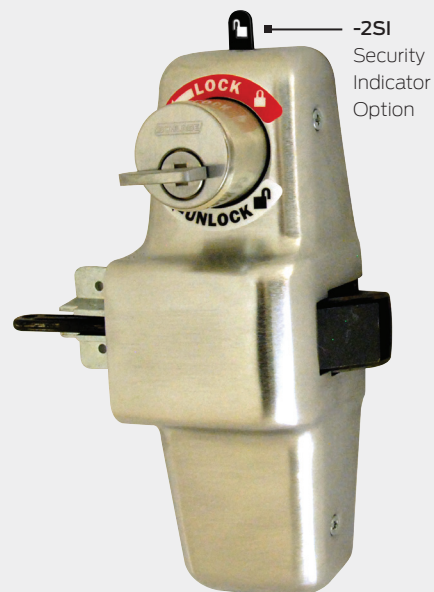

VON DUPRIN®

Security Indicators

Designed for high use and abuse institution environments, such as schools and hospitals, these Von Duprin products are recommended for the following applications:

- Visual Verification - Reduce the time it takes to tour your facility and ensure each door is secure by installing the Von Duprin security indicator to provide at-a-glance visual verification.
- Lockdown - Lock down high occupancy areas such as auditoriums, cafeterias and gymnasiums, from inside the room with the Von Duprin security indicator that provides positive visual confirmation.

The **CDSI/HDSI Dogging Indicator** provides an at-a-glance verification of the status of the door from inside of the room. Visible "LOCKED" and "UNLOCKED" indicators show whether the device is undogged or dogged. This feature can be used with Hex key (HDSI) or Cylinder dogging (CDSI) options on various device types – rim, mortise and vertical systems.

The **-2SI Security Indicator** provides an at-a-glance verification of the LOCKED/UNLOCKED status of the door from inside of the room. This option can be ordered as a new product or as a retrofit conversion kit to an existing 98/99 rim device. Indicator in "UNLOCKED" state presents a 1/2" x 1/2" metal flag (unlock icon, laser cut into flag) at top of device head. Indicator in "LOCKED" state has no flag present.

- Thumbturn or key cylinder with LOCK/UNLOCK labels provide a clear direction of rotation to secure opening
- Available for 98/99 Series rim devices

CDSI/HDSI dogging indicator

- Hex or cylinder dogging options
- Visual indication of whether the exit device is dogged or undogged.
- Available for 98/99 & 33A/35A Series panic devices