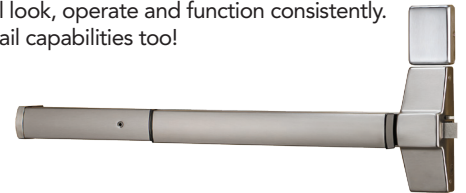

ALARM LOCK

Find out how to get staff training FREE at www.alarmlock.com or call 1-866-902-2444

ALARM LOCK SYSTEMS, INC. • 1-800-ALA-LOCK
345 Bayview Avenue • Amityville, NY 11701 Trilogy and Trilogy Networkx are registered trademarks of Alarm Lock Systems, Inc. A division of Napco. ALA491