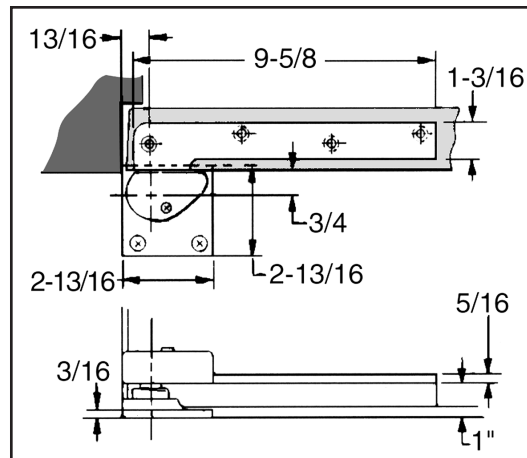

0147

- For interior doors up to 4'0" x 8'6"
- For exterior doors up to 3'6" x 7'0"
- Weight to 600 lbs.
- **0180 top pivot included**
- 019 intermediate pivot required
- Bottom pivot mounted to floor
- US32D models  listed for use on 3 hour fire doors
- BHMA/ANSI C07162/3530A (modified) Extended spindles available