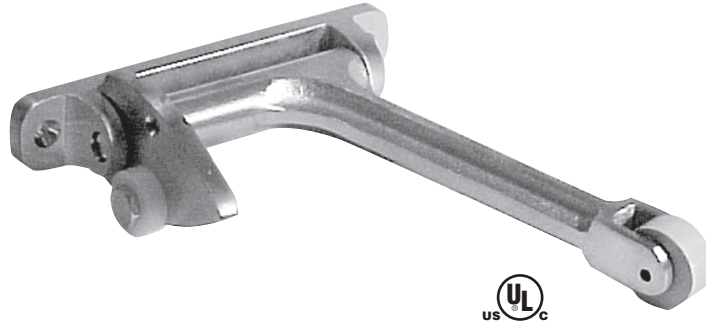

# 3790 GRAVITY COORDINATOR

---

- For use on pairs of door to allow inactive door to close before active door
- UL listed for use with pairs of swinging fire doors with astragal
- Non-handed
- Stainless steel
- Use on pairs of doors with astragal on:
  - Active door up to 4'
  - Inactive door over 3'4"
  - Both doors over 2'10"