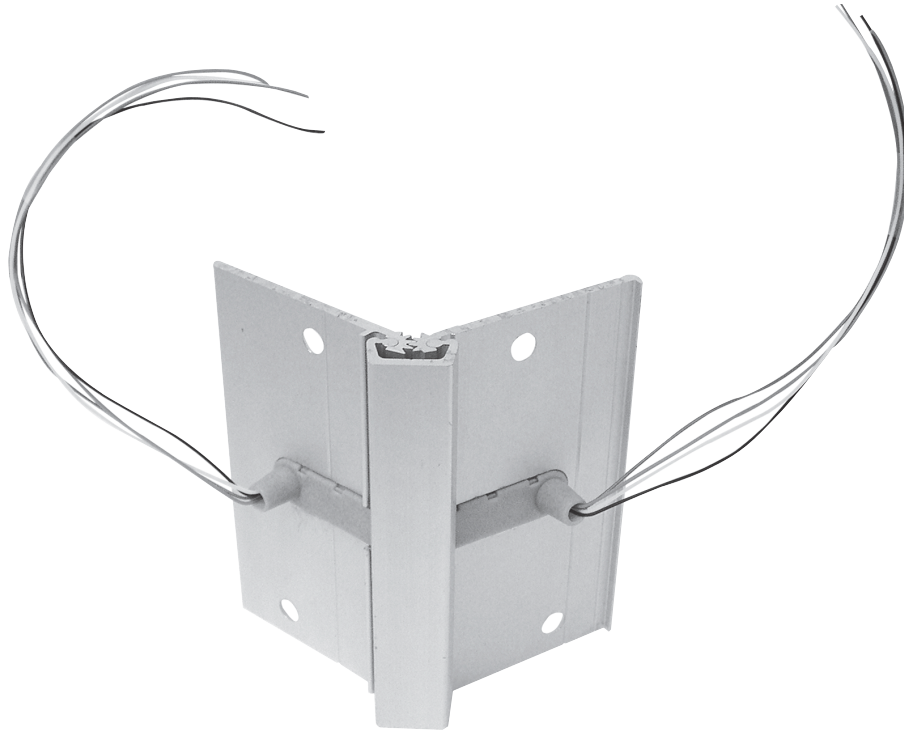

4" REMOVABLE

- This piece can be mounted at the top or bottom of the door and is used in conjunction with full length hinges less 4".
- Available with (4) or (8) 28ga. wire, or (2) 18ga. wire and/or contacts and switches
- For all models of full concealed hinges (except A130 and A410)
- Contact factory or go on-line for order form
 - AXXXRC4 - 4 wire, Clear AL
 - AXXXRD4 - 4 wire, Dk Bronze
 - AXXXRC8 - 8 wire, Clear AL
 - AXXXRD8 - 8 wire, Dk Bronze
 - AXXXRC2 - 2 wire, Clear AL
 - AXXXRD2 - 2 wire, Dk Bronze