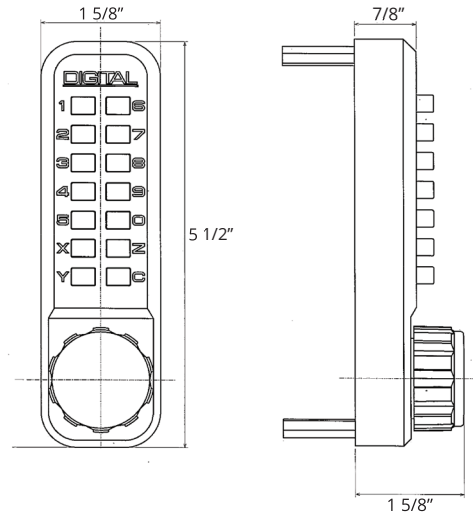

FEATURES

- Mechanical, keyless deadbolt lock
- One user code
- Knob on exterior, thumb turn on interior
- Changeable handing
- Adjustable deadbolt backset
- Covers standard 2 1/8" hole

OPTIONS

- Single Combination, Double Combination (DC)
- Key Override

Single Combination Double Combination Key Override

DIMENSIONS & SPECIFICATIONS

Dimensions:

- Length: 5 1/2"
- Width: 1 5/8"
- Depth: 1 5/8"

Total Coverage with Trim Plates: 6 1/2" L x 2 1/2" W

Backset: Adjustable

Door Thickness: 1 3/16" to 2", up to 5" with Extension Kit

Material: Zinc-plated steel

Teflon coated stainless steel interior components

For External & Internal Use

Weather Resistant

Lifetime Mechanical Warranty