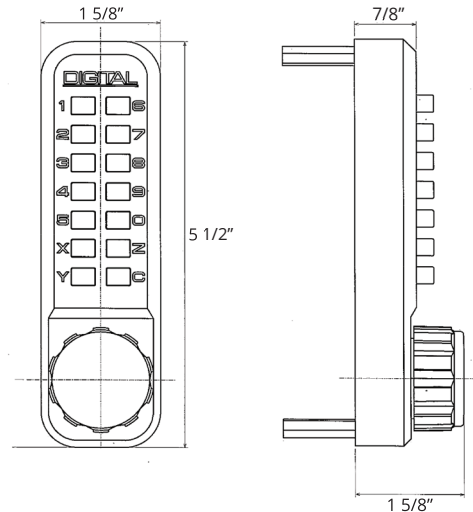

ORDERING INFORMATION

Finish	Single Combination	Double Combination	Key Override	Double Combination, Key Override
Antique Brass	2230AB	2230ABDC	2230ABKO	2230ABDCKO
Bright Brass	2230BB	2230BBDC	2230BBKO	2230BBDCKO
Bright Chrome	2230BC	2230BCDC	2230BCKO	2230BCDCKO
Jet Black	2230JB	2230JBDC	2230JBKO	2230JBDCKO
Marine Grade	2230MG	2230MGDC	2230MGKO	2230MGDCKO
Oil Rubbed Bronze	2230OB	2230OBDC	2230OBKO	2230OBDCKO
Satin Chrome	2230SC	2230SCDC	2230SCKO	2230SCDCKO
Satin Nickel	2230SN	2230SNDC	2230SNKO	2230SNDCKO
White	2230WH	2230WHDC	2230WHKO	2230WHDCKO