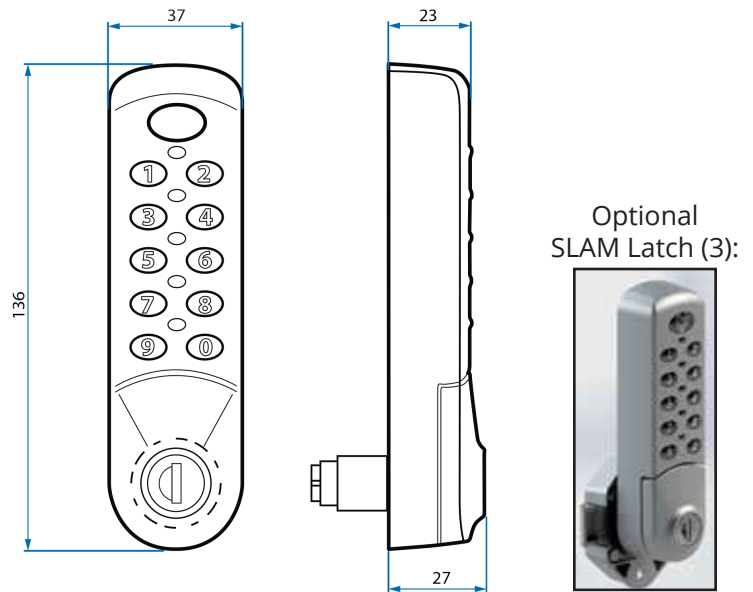

OPTIONS

- Finishes:** Silver (S), Black (B), White (W), Custom (C)*
- Keypad Direction:** Vertical (V), Right (R), Left (L)
- Push to Lock SLAM Latch (3)
- Remote Allocation System (RAS)

DIMENSIONS & SPECIFICATIONS

External Dimensions:

- Length: 136mm (5.35in)
- Width: 37mm (1.46in)
- Depth: 27mm (1.06in)

- Mounting Hole Shape:** 2 or 3 point mounting
- Spindle Length:** 24mm standard, 20mm by special order*
- Power:** 2 x AA Battery (Alkaline)
- Operations:** Up to 80,000 cycles per pair of AA batteries
- Low Battery:** LED lights with battery condition indicator
- Material:** Zinc diecast
- Finish:** Powder coated
- Standard Cam Capability:** 1/4" to 1 1/2"
- For Internal Use

ORDERING INFORMATION

Order # for EC-780 shown above is EC-780SV

PART #	FINISH	KEYPAD DIRECTION	SLAM LATCH	REMOTE ALLOCATION SYSTEM
EC-780	(S) SILVER (B) BLACK (W) WHITE (C) CUSTOM*	(V) VERTICAL (R) RIGHT (L) LEFT	(3) SLAM 	(RAS) 