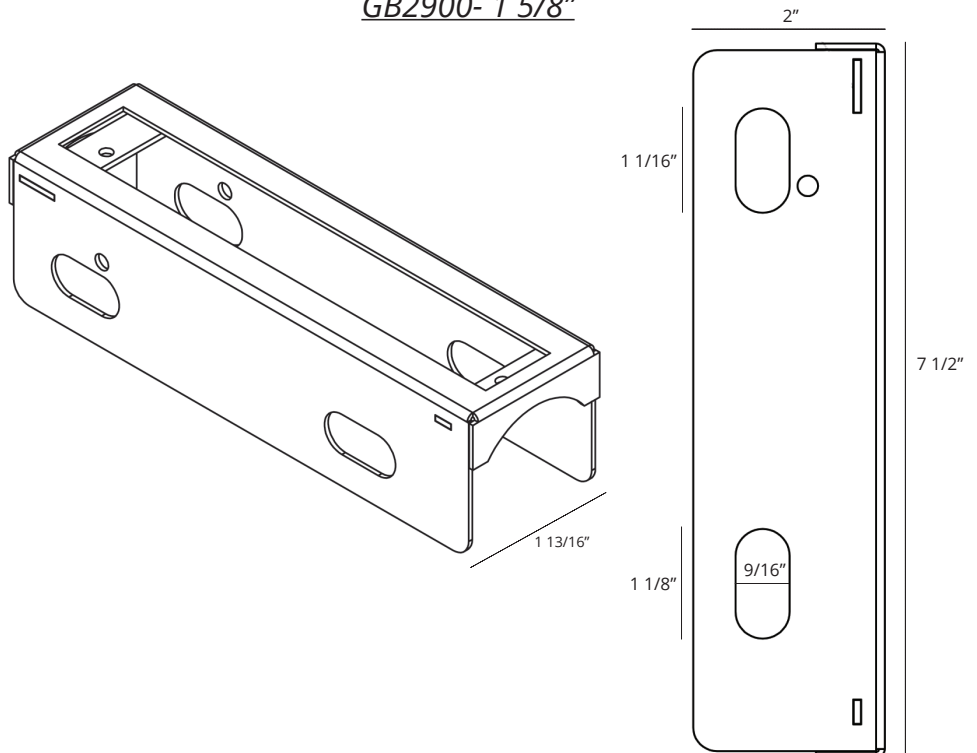

FEATURES

Stainless steel gate box
 For use on chain link gate applications
 No welding necessary

COMPATIBLE LOCKS

2900

2930

2950

2985

**Lock sold separately*

OPTIONS

1 5/8" (standard), 1 7/8"

DIMENSIONS & SPECIFICATIONS

Standard Post Size: 1 5/8"

GB2900- 1 5/8" Dimensions:

Length: 7 1/2"

Width: 2"

Depth: 1 13/16"

Also available: 1 7/8"

GB2900- 1 7/8" Dimensions:

Length: 7 1/2"

Width: 2"

Depth: 2"

Material: Stainless Steel
 For Exterior & Interior Use
 Weather Resistant

GB2900- 1 5/8"

ORDERING INFORMATION

Post Size	Order #
1 5/8"	GB2900- 1 5/8"
1 7/8"	GB2900- 1 7/8"