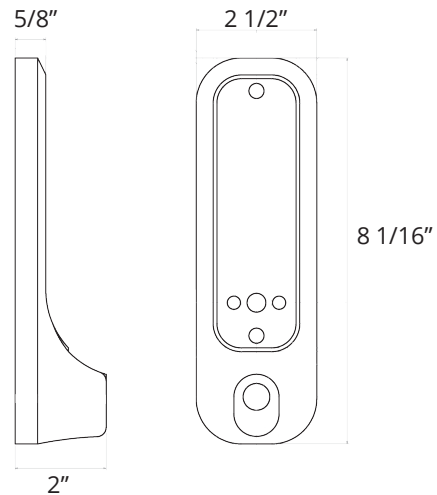

DIMENSIONS & SPECIFICATIONS

Dimensions:

Length: 8 1/16"

Width: 2 1/2"

Depth: 2"

Dimensions with 2835 & KOS 2835 Installed:

Length: 8 1/16"

Width: 2 1/2"

Depth: 2 3/4"

Door Thickness: 1 1/8" to 2", up to 5" with Extension Kit

Material: Aluminum

Reversible Handing

For Exterior & Interior Use

Weather Resistant

Lifetime Mechanical Warranty

ORDERING INFORMATION