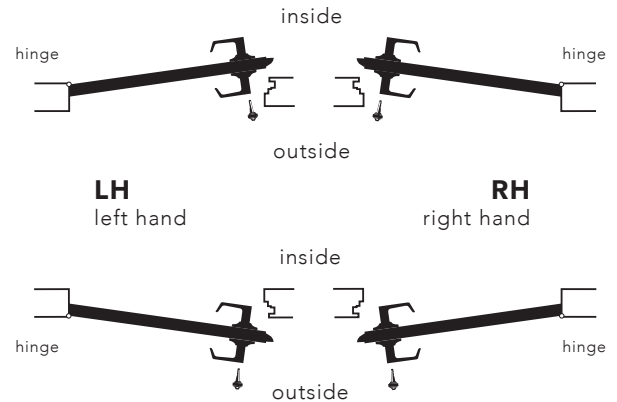

Door handing

How to determine handing of a door

Handing of all doors is determined from the exterior of the room's entrance.

- If the hinge is on the left side of the door, the door is "left hand" (LH)
- If the hinge is on the right side of the door, the door is "right hand" (RH)
- To order a handed product, please specify LH or RH
- To order a handleset, handing is still determined from the exterior of the door
- We will use that information to determine the handing for the inside of the door

Warranty information - Residential application

Lifetime Limited Mechanical & Finish Warranty and 3-Year Limited Electronics Warranty

Subject to the terms and conditions of this warranty, Schlage extends a lifetime limited mechanical and finish warranty and a three-year limited electronics warranty to the original consumer user ("Original User") of our Schlage brand product ("Product") against defects in material and workmanship, as long as the Original User occupies the residential premises upon which the Product was originally installed.

What the company will Do: Upon return of the defective Product to the Company or its authorized distributor for inspection, free and clear of all liens and encumbrances and accompanied by the statement of defects of proof of purchase, the Company will replace the Product.

Please refer to Price Book 1 for complete Warranty details. **888-805-9837**

Frequently asked questions

Get detailed technical support and answers to frequently asked questions for any Schlage product by consulting our robust knowledge base.

800-847-1864

schlage.com

www.youtube.com/schlagelocks