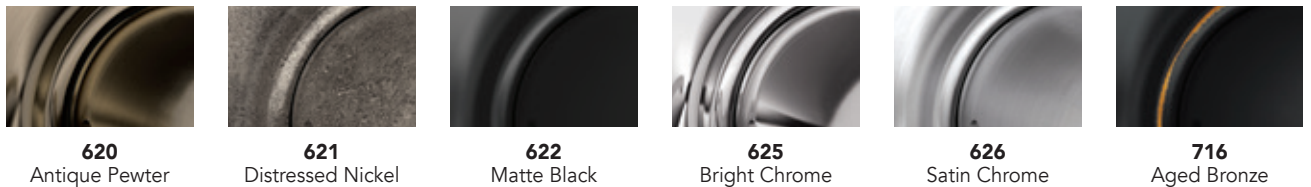

Finish options

505/605
Bright Brass

608
Satin Brass

609
Antique Brass

613
Oil Rubbed Bronze

618
Polished Nickel

619
Satin Nickel

Mechanical options

F SERIES HANDLESETS

B SERIES DEADBOLTS

Single cylinder

Double cylinder

Deco deadbolts available. See deco trim for details

* No matching deadbolt

DECORATIVE TRIM

F-SERIES LEVERS AND KNOBS