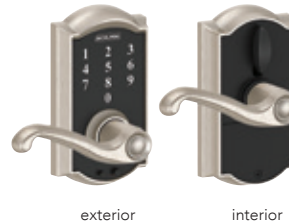

Choose your own access codes

- Create and delete codes for visiting friends and family
- Memory for 19 access codes

Easy installation

- Installs in minutes with a screwdriver - no wiring needed
- Guaranteed to fit on standard doors

BE375
Camelot
(CAM)

BE375
Century
(CEN)

BE375
Schlage Touch™ Keyless Touchscreen Deadbolt

FINISHES

Function	Style/Design	Packaging	605	505	608	609	618	619	620	621	622	625	626	716	613
BE375	Camelot	Box/Vis	\$250	•	•	\$255	•	\$255	•	•	\$255	\$255	\$255	\$255	•
BE375	Century	Box/Vis	•	•	•	•	•	255	•	•	255	255	255	255	•

FE695
Camelot x Accent
(CAM) (ACC)

FE695
Camelot x Flair
(CAM) (FLA)

FE695
Century x Broadway
(CEN) (BRW)

FE695
Century x Latitude
(CEN) (LAT)

FE695
Century x Merano
(CEN) (MER)

FE695
Schlage Touch™ Keyless Touchscreen Lever