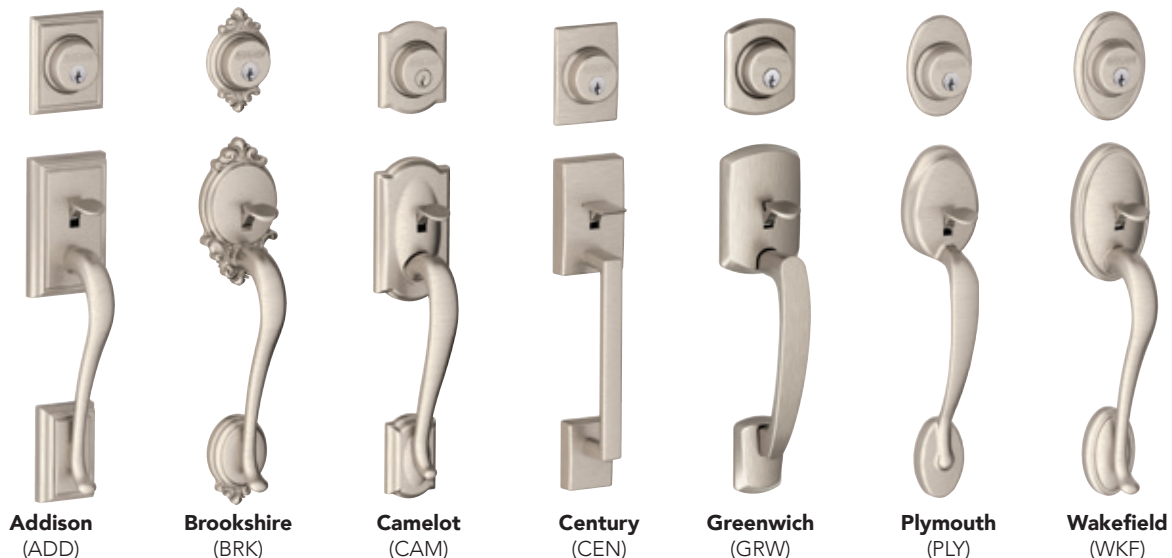

F58 Available Exterior Styles