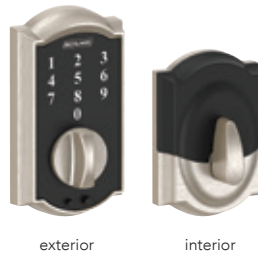

List Price Adders:

Split Finish - add \$6.50 to highest list price (BE468 only)

Keys, your number's up.

With the Schlage Touch™ Keyless Touchscreen lock, there's no keyhole for intruders to pick or bump, and no need to ever rekey. Just use the fingerprint-resistant touchscreen to enter with an access code – no key necessary. All in a slim profile that's every bit as sleek as it is strong.

Slim profile without sacrificing strength

- Easily fits between front door and screen door
- Available in a variety of styles and finishes to complement your home
- Sleek lever options coordinate with interior hardware

Choose your own access codes

- Create and delete codes for visiting friends and family
- Memory for 19 access codes

Easy installation

- Installs in minutes with a screwdriver - no wiring needed
- Guaranteed to fit on standard doors