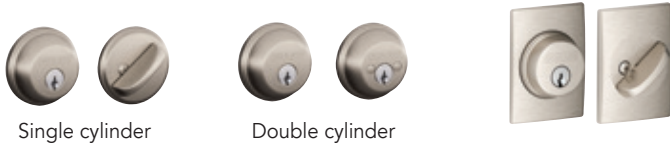

Finish options

505/605
Bright Brass

608
Satin Brass

609
Antique Brass

613
Oil Rubbed Bronze

618
Polished Nickel

619
Satin Nickel

Mechanical options

F SERIES HANDLESETS

B SERIES DEADBOLTS

Single cylinder

Double cylinder

Deco deadbolts available. See deco trim for details

* No matching deadbolt

DECORATIVE TRIM

F-SERIES LEVERS AND KNOBS