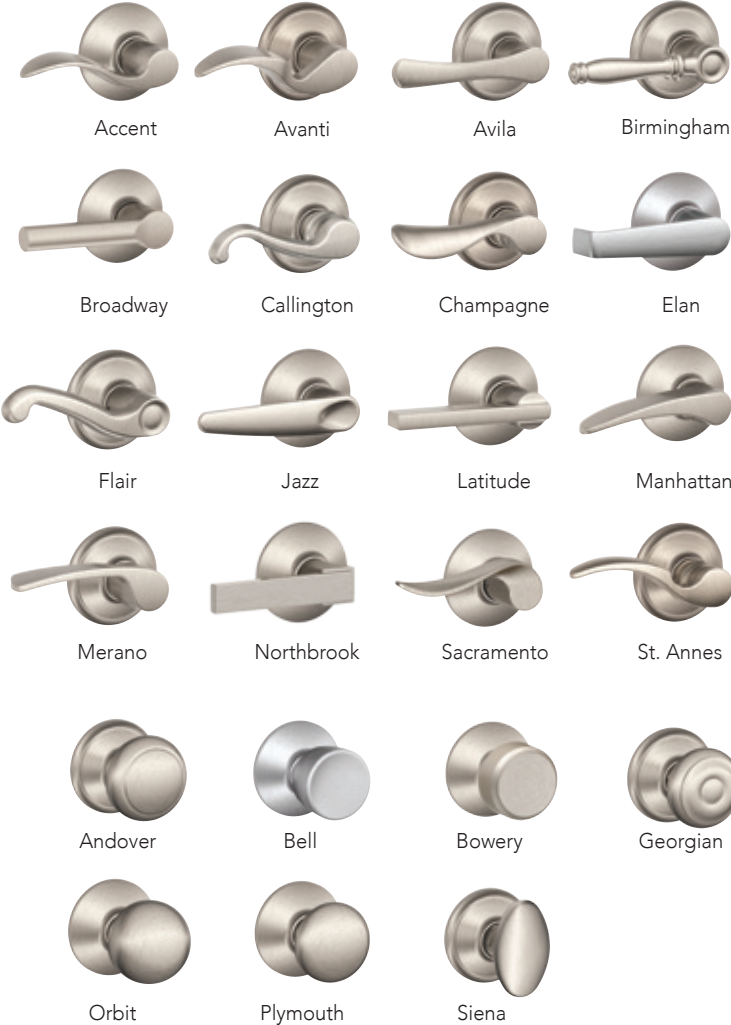

Style is in the **details.**

Schlage believes that the “finishing touch” is just as important as the first. Which is why we make distinctive door hardware designed not just to match your personal style, but to welcome you home. From classic looks that never go out of style to bold contemporary designs, our knobs and levers fit and accentuate virtually any décor – and, with multiple functions available, any door.

Proven quality & durability

- Highest residential security rating
- Safe and Easy Exit keyed entry lock unlocks when the door is opened from the inside, allowing you to leave quickly and conveniently, and re-enter easily
- Limited lifetime finish and mechanical guarantee*

Easy installation

- Guaranteed to fit on standard doors
- Installs in minutes with a screwdriver
- Reversible levers available
- Self-guiding screws align and snap themselves into place
- Universal latches slide easily into place, requiring no additional tools or manual adjustments

*See the product warranty for full details