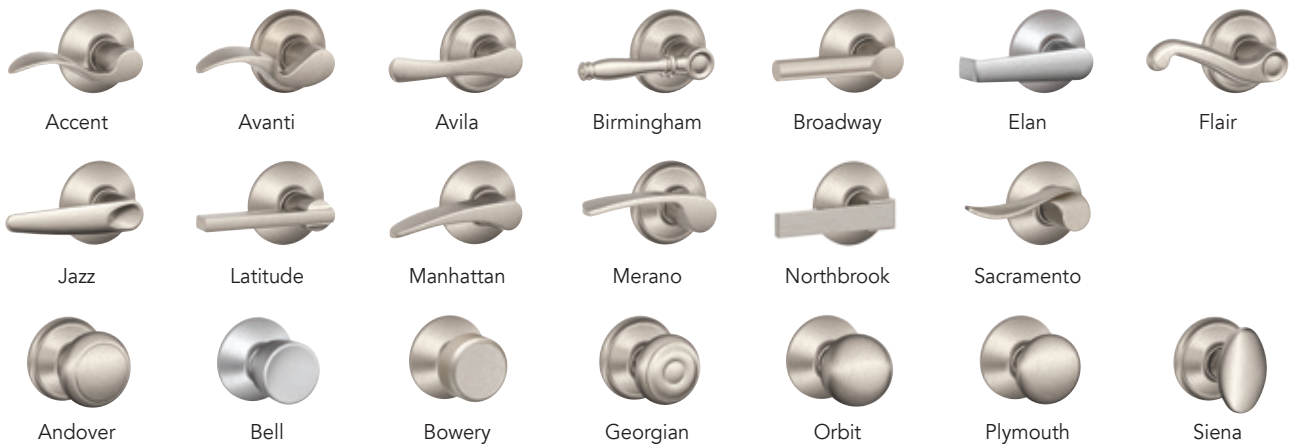

* For best results, the lock should be within 40 feet of an Apple TV® for remote capability

Lock/unlock from anywhere* using Z-Wave enabled system

For more info:
Schlage.com/ConnectPartners

*Remote access requires a compatible home automation or security system. Features dependent on platform provider.

Finish options

505/605
Bright Brass

608
Satin Brass

609
Antique Brass

613
Oil Rubbed Bronze

618
Polished Nickel

619
Satin Nickel

Mechanical options

F SERIES HANDLESETS

B SERIES DEADBOLTS

Single cylinder

Double cylinder

Deco deadbolts available. See deco trim for details

* No matching deadbolt

DECORATIVE TRIM

F-SERIES LEVERS AND KNOBS

620 Antique Pewter

621 Distressed Nickel

622 Matte Black

625 Bright Chrome

626 Satin Chrome

716 Aged Bronze

About Allegion

Allegion (NYSE: ALLE) is a global pioneer in safety and security, with leading brands like CISA®, Interflex®, LCN®, Schlage®, SimonsVoss® and Von Duprin®. Focusing on security around the door and adjacent areas, Allegion produces a range of solutions for homes, businesses, schools and other institutions. Allegion is a \$2 billion company, with products sold in almost 130 countries. For more, visit www.allegion.com