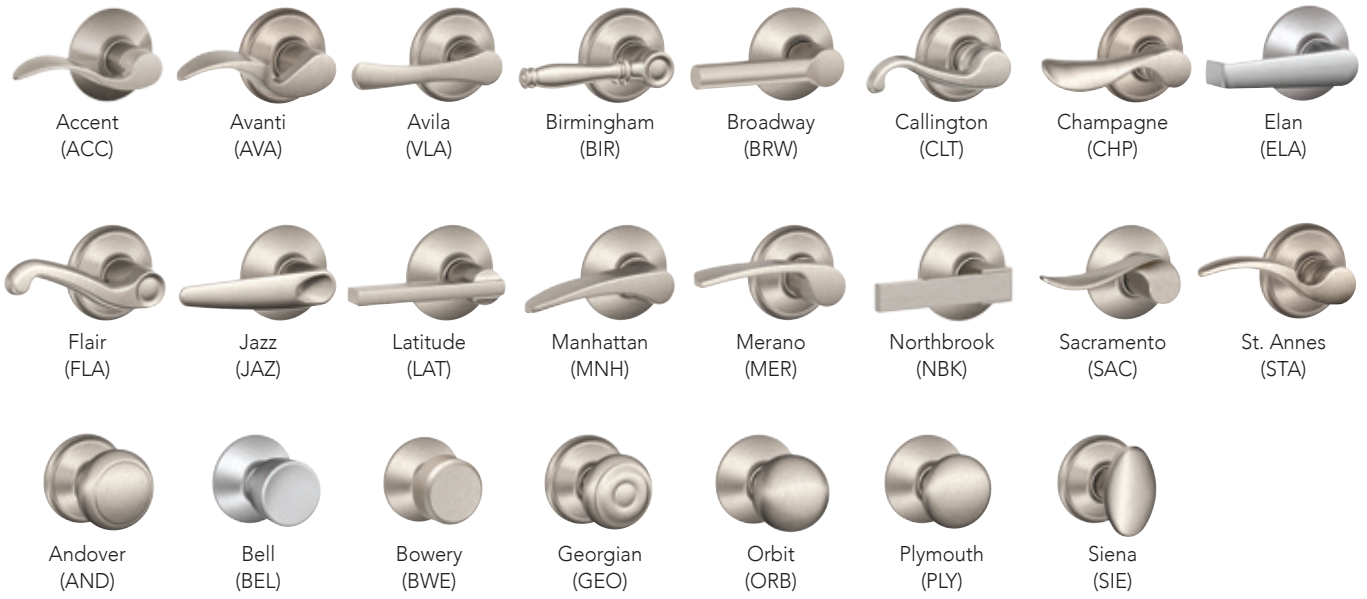

*Specify handing

Handlesets F Series

BE479, BE469, BE375, & BE365 pair with Camelot, Century & Plymouth only.

FE285 available exterior styles

Addison (ADD) Brookshire (BRK) Greenwich (GRW) Wakefield (WKF) Camelot (CAM) Century (CEN) Plymouth (PLY)

FE285 available interior styles

Accent (ACC) Avanti (AVA) Avila (VLA) Birmingham (BIR) Broadway (BRW) Callington (CLT) Champagne (CHP) Elan (ELA)

Flair (FLA) Jazz (JAZ) Latitude (LAT) Manhattan (MNH) Merano (MER) Northbrook (NBK) Sacramento (SAC) St. Annes (STA)

Andover (AND) Bell (BEL) Bowery (BWE) Georgian (GEO) Orbit (ORB) Plymouth (PLY) Siena (SIE)

For the full FE285 Handleset list price, add the price of the FE285 Exterior Option to the price of the FE285 Interior Option