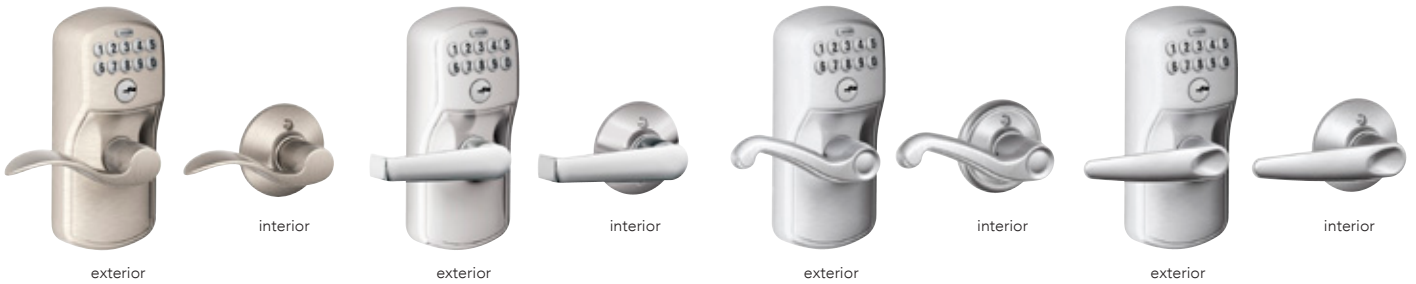

* Schlage Sense Wi-Fi Adapter must stay plugged into power at home, connected to Wi-Fi and in Bluetooth range of the lock (about 40 feet) to enable remote access. One Adapter supports up to two locks.

**BR400 Series
Schlage Sense Wi-Fi Adapter**

With the optional Schlage Sense™ Wi-Fi Adapter, users can lock and unlock their Schlage Sense™ Smart Deadbolt from anywhere using iOS and Android™ smartphones.*

FE595 Keypad levers with Flex-Lock

FINISHES

Function	Style/Design	Packaging	605	505	608	609	618	619	620	621	622	625	626	716	613
(CAM) Camelot															
FE595	Accent Lever	Box/Vis	•	\$245	•	\$245	•	\$245	\$245	•	•	•	\$245	\$245	•
FE595	Georgian Knob	Box	•	230	•	230	•	230	•	•	•	•	•	230	•
(PLY) Plymouth															
FE595	Accent Lever	Box	•	•	•	•	•	245	245	•	•	•	•	245	•
FE595	Latitude Lever	Box/Vis	•	•	•	•	•	245	•	•	•	•	245	•	•
FE595	Elan Lever	Box	•	•	•	•	•	•	•	•	•	•	245	•	•
FE595	Flair Lever	Box/Vis	•	245	•	245	•	245	245	•	•	•	245	245	•
FE595	Jazz Lever	Box	•	•	•	•	•	•	•	•	•	•	245	•	•
FE595	Plymouth Knob	Box	•	230	•	•	•	230	•	•	•	•	•	•	•

List Price Adders:

Visual Package Options (highlighted) - add \$5 to list price
Triple Option Latch - add \$2 to list price

FE575
Camelot x Accent
(CAM) (ACC)

FE575
Plymouth x Accent
(PLY) (ACC)

FE575
Plymouth x Elan
(PLY) (ELA)