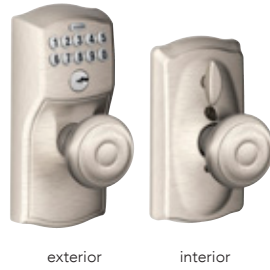

List Price Adders:

Visual Package Options (highlighted) - add \$5 to list price

Triple Option Latch - add \$2 to list price

Keypad locks

FE595
Camelot x Accent
(CAM) (ACC)

FE595
Camelot x Georgian
(CAM) (GEO)