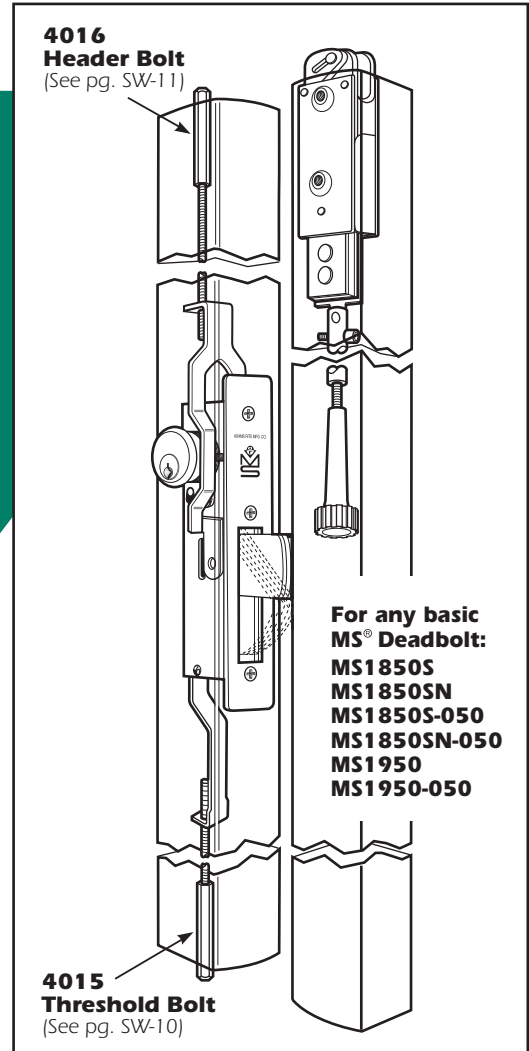

Header Strike

Rod Guide

▼ Adjustment

Minor adjustment of rod length is accomplished by turning nylon rod end.

▼ Header Bolt

1/2" x 1-1/2" expanding bolt with 5/8" throw. Housed in 1-1/2" x 2-3/4" x 5/8" case.

▼ Function

Designed to add a top-of-door third locking point for pairs of doors with an MS® pivoted bolt deadbolt and 4015 Threshold bolt in the active leaf. The 4085 is mounted in the inactive leaf. This additional bolt, triggered by the pivoted MS® bolt, expands in a "scissors" action to center itself in its strike as it rises. This action saves the key holder from the difficulty of lining up the doors with three separate strikes, even if doors are misaligned due to faulty installation or settling. The three-point features may be added to any basic MS1850S/MS1850SN or MS1950 deadbolt.

Header Bolt

Pairs of Doors only

For Aluminum Stile Doors

4085

ANSI/BHMA Type E8261 (Grade 1)

4016 Header Bolt
(See pg. SW-11)

4015 Threshold Bolt
(See pg. SW-10)

For any basic MS® Deadbolt:
MS1850S
MS1850SN
MS1850S-050
MS1850SN-050
MS1950
MS1950-050

96" - **40"** = **56"**

Dimension "A"

- 01** 30" - 52"
- 02** 52" - 67"
- 03** 67" - 79"
- 04** 79" - 92"

Reference

- 7' Door is 84"
- 8' Door is 96"
- 9' Door is 108"
- 10' Door is 120"

4085 - 02 - IB

INSTALLATION