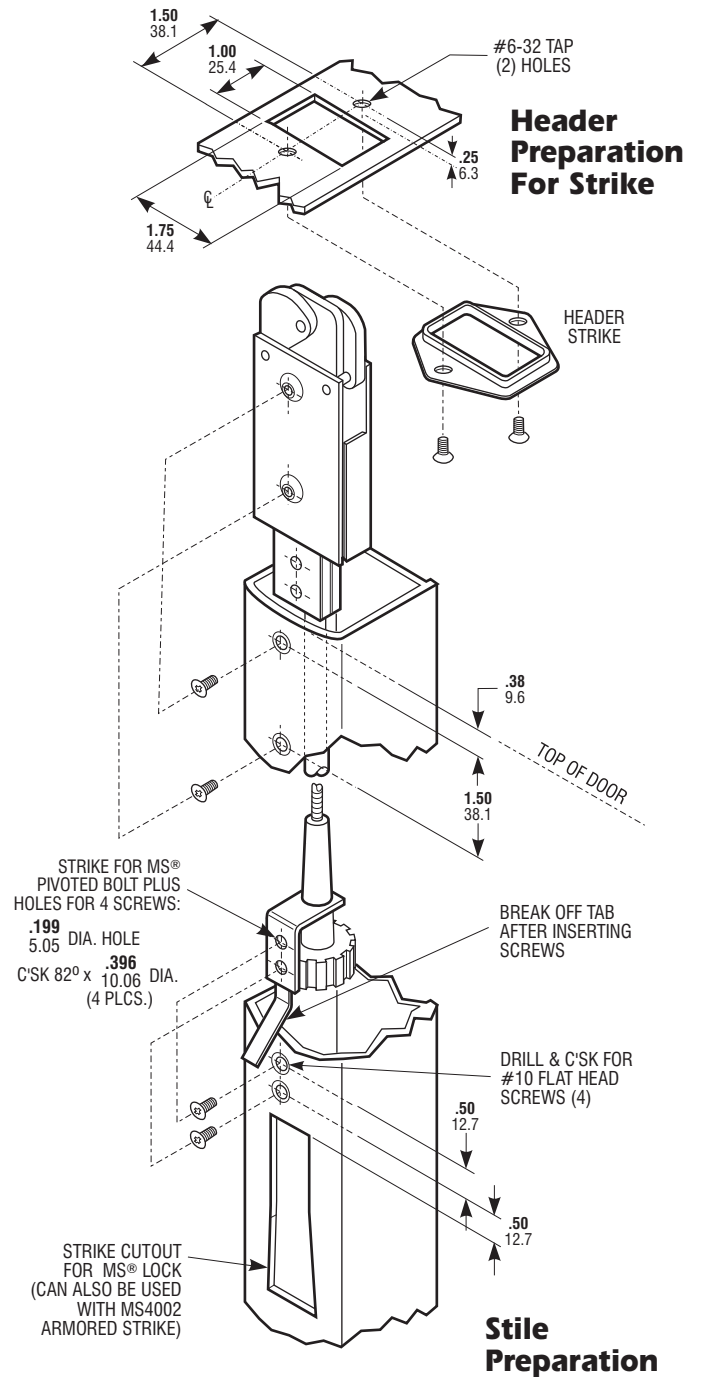

Header Strike

Rod Guide

▼ Adjustment

Minor adjustment of rod length is accomplished by turning nylon rod end.

▼ Header Bolt

1/2" x 1-1/2" expanding bolt with 5/8" throw. Housed in 1-1/2" x 2-3/4" x 5/8" case.

▼ Function

Designed to add a top-of-door third locking point for pairs of doors with an MS® pivoted bolt deadbolt and 4015 Threshold bolt in the active leaf. The 4085 is mounted in the inactive leaf. This additional bolt, triggered by the pivoted MS® bolt, expands in a "scissors" action to center itself in its strike as it rises. This action saves the key holder from the difficulty of lining up the doors with three separate strikes, even if doors are misaligned due to faulty installation or settling. The three-point features may be added to any basic MS1850S/MS1850SN or MS1950 deadbolt.

4085 Header Bolt

DIMENSIONS

INCHES
MILLIMETERS

Nominal, subject to tolerance extremes.

HOW TO ORDER

Specify quantity and the following information.

Example:

Door Height Cylinder Height "A"

96" - **40"** = **56"**

Dimension "A"

- 01** 30" - 52"
- 02** 52" - 67"
- 03** 67" - 79"
- 04** 79" - 92"

Reference

- 7' Door is 84"
- 8' Door is 96"
- 9' Door is 108"
- 10' Door is 120"

4085 - 02 - IB

INSTALLATION