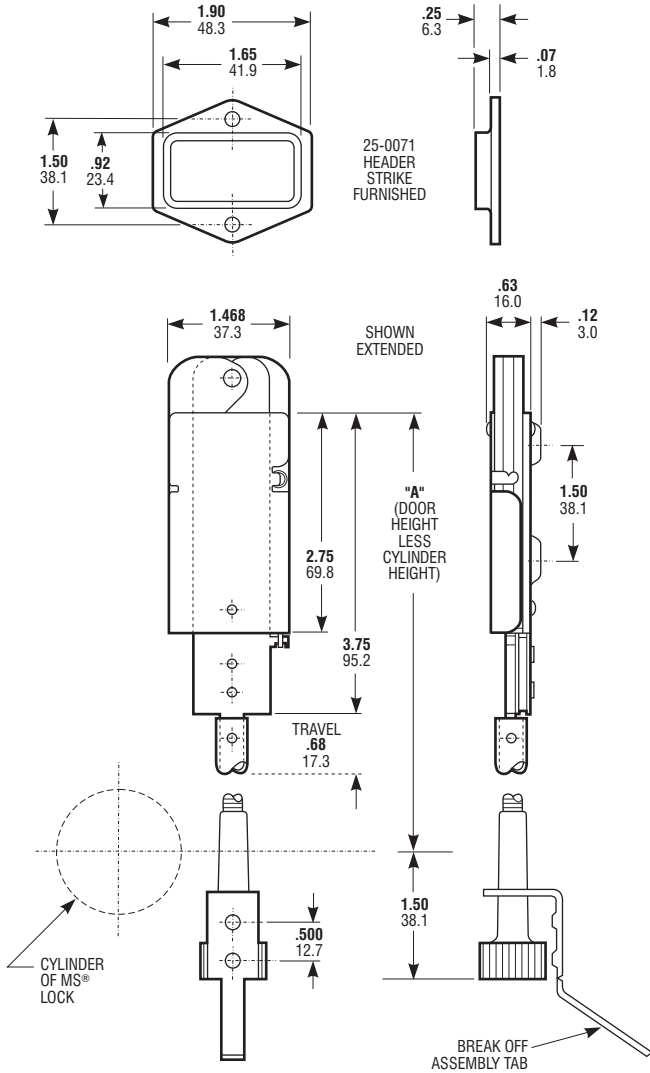

Header Strike

Rod Guide

▼ Adjustment

Minor adjustment of rod length is accomplished by turning nylon rod end.

▼ Header Bolt

1/2" x 1-1/2" expanding bolt with 5/8" throw. Housed in 1-1/2" x 2-3/4" x 5/8" case.

▼ Operation

360° turn of key or thumbturn in basic MS® lock throws counterbalanced bolt into opposite door, kicking positioner bolt into header strike. (Positioner bolt may be manually thrown before closing active leaf to reduce effort on key-bow.) Key can be removed only when bolts are in a positively locked or unlocked position.

4085 Header Bolt

DIMENSIONS

INCHES
MILLIMETERS

Nominal, subject to tolerance extremes.

HOW TO ORDER

Specify quantity and the following information.

Example:

Door Height Cylinder Height "A"

96" - **40"** = **56"**

Dimension "A"

- 01** 30" - 52"
- 02** 52" - 67"
- 03** 67" - 79"
- 04** 79" - 92"

Reference

- 7' Door is 84"
- 8' Door is 96"
- 9' Door is 108"
- 10' Door is 120"

4085 - 02 - IB

INSTALLATION