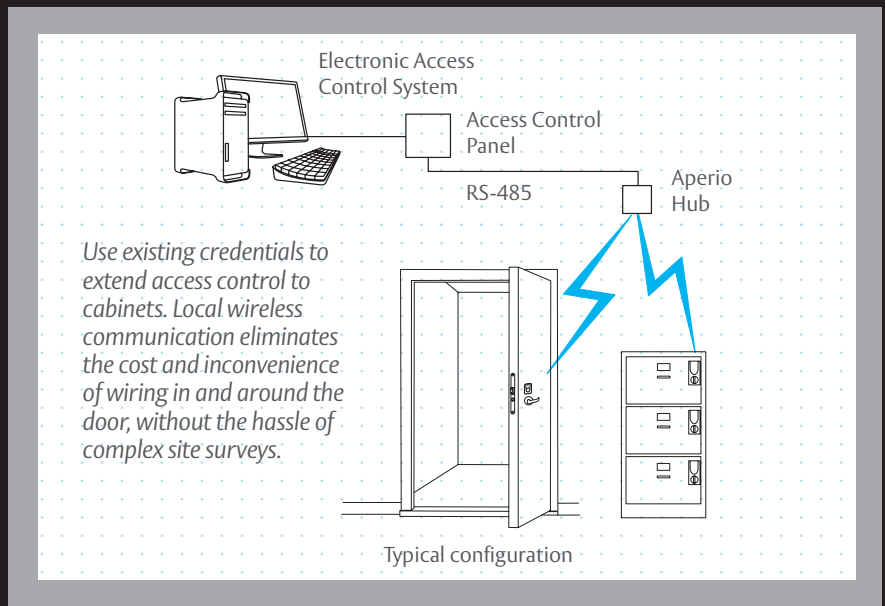

## Add cabinet security without adding another credential

The HES K100 battery operated cabinet lock with Aperio Technology makes it easy and cost effective to bring access control to cabinets and drawers where audit trail and monitoring are becoming increasingly critical. It uses local wireless communication between the lock and an Aperio hub to connect to an access control system, eliminating the cost and difficulty of bringing integrated access control to the cabinet.

# Redefining wireless access control