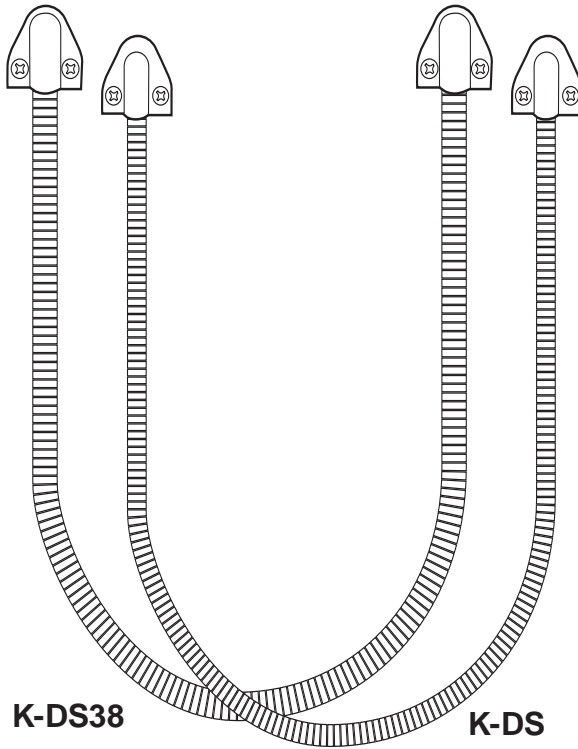

"IDEAS THAT WORK"

ARMORED DOOR LOOP

**ALL
STAINLESS STEEL
DESIGN.**

**FLEXIBLE STAINLESS
STEEL CONDUIT**

**STAINLESS STEEL
END PIECES AND
MOUNTING SCREWS**

**MADE IN THE
U.S.A.**

Available with 1/4" or 3/8" ID

Use this door loop when you need to transfer low-voltage electrical current from the door frame to the door.

Costs no more than most Door Loops that have fragile plastic end pieces!

Sizes:	K-DS	18" Stainless Steel Armored Door Loop 1/4" Flexible Conduit
	K-DS-12	12" Stainless Steel Armored Door Loop 1/4" Flexible Conduit
	K-DS-24	24" Stainless Steel Armored Door Loop 1/4" Flexible Conduit
	K-DS38	18" Stainless Steel Armored Door Loop 3/8" Flexible Conduit