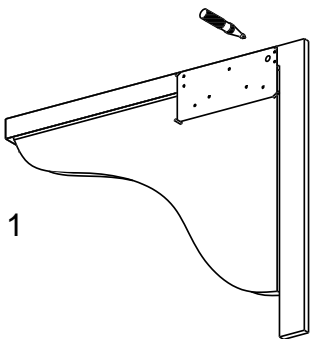

SECURITY DOOR CONTROLS

3580 Willow Lane, Westlake Village, CA 91361-4921 • (805) 494-0622 • Fax: (805) 494-8861
www.sdcsecurity.com • E-mail: service@sdsecurity.com

INSTALLATION INSTRUCTIONS TJ2 TOP JAMB MOUNTING KIT