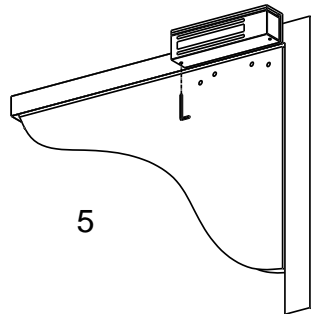

SECURITY DOOR CONTROLS

3580 Willow Lane, Westlake Village, CA 91361-4921 • (805) 494-0622 • Fax: (805) 494-8861
www.sdcsecurity.com • E-mail: service@sdsecurity.com

INSTALLATION INSTRUCTIONS TJ2 TOP JAMB MOUNTING KIT