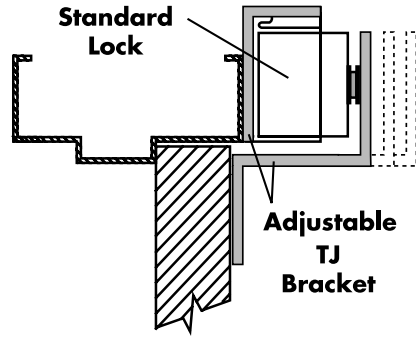

SECURITY DOOR CONTROLS

3580 Willow Lane, Westlake Village, CA 91361-4921 • (805) 494-0622 • Fax: (805) 494-8861
www.sdcsecurity.com • E-mail: service@sdsecurity.com

INSTALLATION INSTRUCTIONS TJ2 TOP JAMB MOUNTING KIT