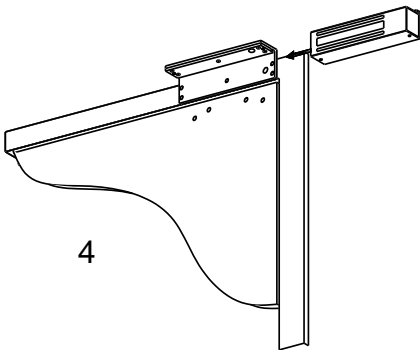

SECURITY DOOR CONTROLS

3580 Willow Lane, Westlake Village, CA 91361-4921 • (805) 494-0622 • Fax: (805) 494-8861
www.sdcsecurity.com • E-mail: service@sdsecurity.com

INSTALLATION INSTRUCTIONS TJ1 TOP JAMB MOUNTING KIT