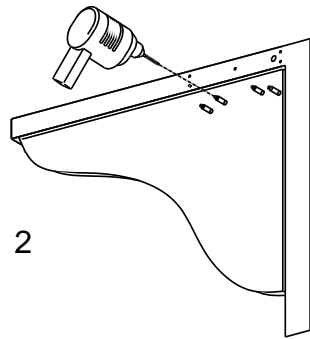

SECURITY DOOR CONTROLS

3580 Willow Lane, Westlake Village, CA 91361-4921 • (805) 494-0622 • Fax: (805) 494-8861
www.sdcsecurity.com • E-mail: service@sdsecurity.com

INSTALLATION INSTRUCTIONS TJ1 TOP JAMB MOUNTING KIT