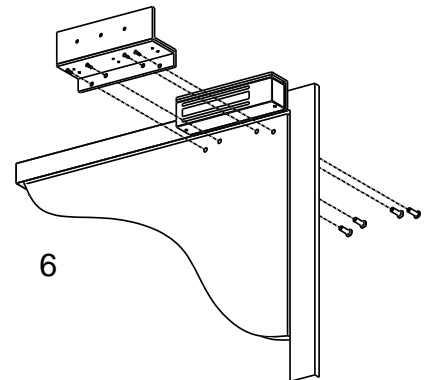

SECURITY DOOR CONTROLS

3580 Willow Lane, Westlake Village, CA 91361-4921 • (805) 494-0622 • Fax: (805) 494-8861
www.sdcsecurity.com • E-mail: service@sdsecurity.com

INSTALLATION INSTRUCTIONS TJ1 TOP JAMB MOUNTING KIT

SECURITY DOOR CONTROLS

3580 Willow Lane, Westlake Village, CA 91361-4921 • (805) 494-0622 • Fax: (805) 494-8861
www.sdcsecurity.com • E-mail: service@sdsecurity.com

INSTALLATION INSTRUCTIONS TJ2 TOP JAMB MOUNTING KIT