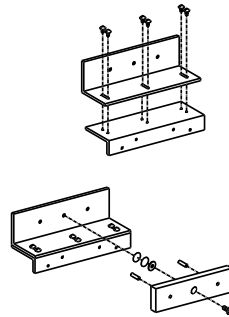

SECURITY DOOR CONTROLS

3580 Willow Lane, Westlake Village, CA 91361-4921 • (805) 494-0622 • Fax: (805) 494-8861
www.sdcsecurity.com • E-mail: service@sdsecurity.com

INSTALLATION INSTRUCTIONS TJ1 TOP JAMB MOUNTING KIT