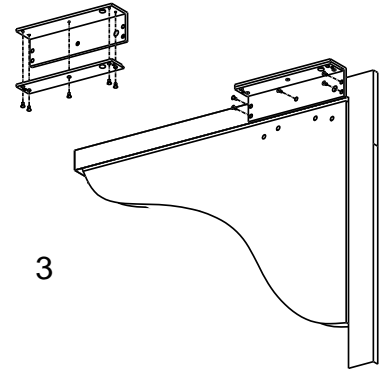

SECURITY DOOR CONTROLS

3580 Willow Lane, Westlake Village, CA 91361-4921 • (805) 494-0622 • Fax: (805) 494-8861
www.sdcsecurity.com • E-mail: service@sdsecurity.com

INSTALLATION INSTRUCTIONS TJ1 TOP JAMB MOUNTING KIT

SECURITY DOOR CONTROLS

3580 Willow Lane, Westlake Village, CA 91361-4921 • (805) 494-0622 • Fax: (805) 494-8861
www.sdcsecurity.com • E-mail: service@sdsecurity.com

INSTALLATION INSTRUCTIONS TJ2 TOP JAMB MOUNTING KIT