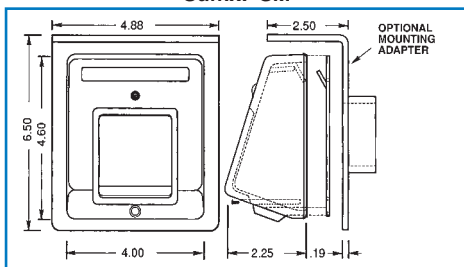

TOUCH CARD® READER

SK-034, SK-028, SK-029, SK-038, SK-040*

IT'S SLOTLESS

The Secura Key TOUCH CARD® Reader is designed to integrate into existing access control systems. Models SK-034 and SK-029 read Secura Key cards. Models SK-028, SK-038 and SK-040 allow many customers to retain their existing Barium Ferrite cards. Output can be factory configured to meet virtually all user specifications. The patented slotless TOUCH CARD® reader is protected from tampering and hostile environments. The unit is available in surface mount, flush mount, and metal surface mount housings. To order, specify: sk- xxx - y - z - mm - nn (xxx=model number, y=output type, Z=LED control, mm=housing type, nn=data format number).

* These specifications apply to the SK-034, SK-028, SK-029, SK-038, and SK-040 products.

- **Outputs: Wiegand, Mag Stripe, RS-232 or RS-422**
- **Patented Slotless TOUCH CARD® Reader Technology**
- **Weather and Vandal Resistant**
- **Inexpensive**
- **Extremely Easy to Install**

Specifications subject to change without notice

© COPYRIGHT 2005

SK-034* SPECIFICATIONS

All dimensions in drawings are indicated in inches.

Surface Housing
Suffix: SM

Flush Housing
Suffix: FM

Metal Surface Housing
Suffix: MH

PHYSICAL

	Surface Housing	Flush Housing	Metal Housing
Depth	2.25 in. (5.72 cm)	1.50 in (3.8 cm)	1.75 in (4.45 cm)
Width	4.00 in. (10.16 cm)	5.50 in (13.97cm)	4.00 in (10.20 cm)
Height	4.60 in. (11.70 cm)	7.63 in (19.38 cm)	5.80 in (14.73 cm)
Weight	14 oz. (0.40 kg)	14 oz. (0.40 kg)	39 oz. (1.11 kg)
Material	Lexan® (Polycarbonate) meets UL standard 94 flame retardant rating		All Steel