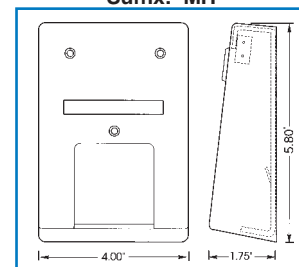

Specifications subject to change without notice

© COPYRIGHT 2005

SK-034* SPECIFICATIONS

All dimensions in drawings are indicated in inches.

Surface Housing
Suffix: SM

Flush Housing
Suffix: FM

Metal Surface Housing
Suffix: MH

PHYSICAL

	Surface Housing	Flush Housing	Metal Housing
Depth	2.25 in. (5.72 cm)	1.50 in (3.8 cm)	1.75 in (4.45 cm)
Width	4.00 in. (10.16 cm)	5.50 in (13.97cm)	4.00 in (10.20 cm)
Height	4.60 in. (11.70 cm)	7.63 in (19.38 cm)	5.80 in (14.73 cm)
Weight	14 oz. (0.40 kg)	14 oz. (0.40 kg)	39 oz. (1.11 kg)
Material	Lexan® (Polycarbonate) meets UL standard 94 flame retardant rating		All Steel