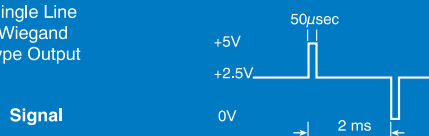

SK-038S
Single Line
Wiegand
Type Output

MODEL SUFFIX	READER OUTPUT TYPE			
	W	R	X	S (SK-038 ONLY)
OUTPUT TYPE	2-LINE WIEGAND	RS-232	RS485/422	1-LINE WIEGAND
SUPPLY VOLTAGE	9-24 VDC	9-24 VDC	9-24 VDC	9-24 VDC
SUPPLY CURRENT	125 mA	135 mA	125 mA	125 mA
OUTPUT SINK CURRENT	15mA	N/A	N/A	15mA
OPERATING TEMPERATURE	-40° to 158° F (-40° to 70°C)	-40° to 158° F (-40° to 70°C)	-40° to 158° F (-40° to 70°C)	-40° to 158° F (-40° to 70°C)
MAXIMUM DISTANCE	500 feet	50 feet	400 feet	500 feet
BAUD RATE	N/A	1200	1200	N/A
PARITY	VARIABLE	NONE	NONE	VARIABLE
DATA BITS	VARIABLE	8	8	VARIABLE
START/STOP BITS	NONE	1 Stop Bit	1 Stop Bit	NONE
HANDSHAKE	NONE	NONE	NONE	NONE

LED CONTROL OPTIONS	SINGLE LINE LED	DUAL LINE LED	DUAL LINE LED/RED STAYS ON
RED LED ON	BROWN WIRE TO +5 VDC	YELLOW WIRE TO GND	YELLOW WIRE CONSTANT GROUND
GREEN LED ON	BROWN WIRE TO GND	BROWN WIRE TO GND	BROWN WIRE TO GND
LED OFF	BROWN WIRE FLOATING	YELLOW & BROWN WIRE FLOATING	N/A

* The specifications also apply to the SK-028, SK-029, SK-038, and SK-040 products.

This product complies with UL 294 Standards, CE (European Standards), and with Part 15 of Class B FCC Rules.

WARRANTY (U.S. and Canadian)

"This product is warranted against defects in materials and workmanship for a period of 2 years from the date of purchase. Secura Key shall, at its option, either replace or repair this product, if returned to us freight prepaid within the warranty period. This warranty does not include freight, taxes, duties, or installation expenses. THE WARRANTY SET FORTH ABOVE IS EXCLUSIVE AND NO OTHER WARRANTY, WHETHER WRITTEN OR ORAL, IS EXPRESSED OR IMPLIED. SECURA KEY SPECIFICALLY DISCLAIMS ANY IMPLIED WARRANTIES OR MERCHANTABILITY AND FITNESS FOR A PARTICULAR PURPOSE. The remedies provided herein are the buyers' sole and exclusive remedies. In no event shall Secura Key be liable for direct, indirect, special, incidental or consequential damages (including loss of profits), whether based on contract, tort or any other legal theory." Contact Secura Key for Card/Tag and Export Warranty Policies.

DISTRIBUTED BY: