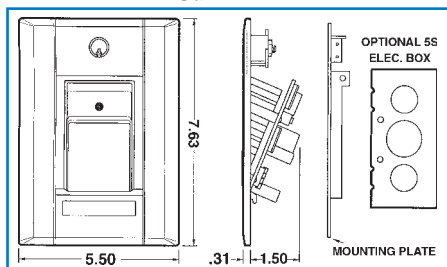

Specifications subject to change without notice

© COPYRIGHT 2005

SK-034* SPECIFICATIONS

All dimensions in drawings are indicated in inches.

Surface Housing
Suffix: SM

Flush Housing
Suffix: FM

Metal Surface Housing
Suffix: MH

PHYSICAL

	Surface Housing	Flush Housing	Metal Housing
Depth	2.25 in. (5.72 cm)	1.50 in (3.8 cm)	1.75 in (4.45 cm)
Width	4.00 in. (10.16 cm)	5.50 in (13.97cm)	4.00 in (10.20 cm)
Height	4.60 in. (11.70 cm)	7.63 in (19.38 cm)	5.80 in (14.73 cm)
Weight	14 oz. (0.40 kg)	14 oz. (0.40 kg)	39 oz. (1.11 kg)
Material	Lexan® (Polycarbonate) meets UL standard 94 flame retardant rating		All Steel