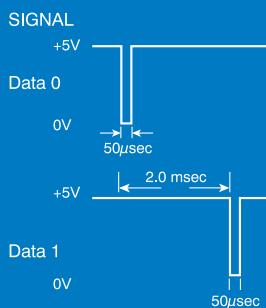

SK-034W Wiegand Type Output

SK-034R	SK-034X
RS-232 Output	RS-422 Output
Signal RS-232/ V.28±9VDC	EIA RS422
Baud 1200 Format: No Parity 8 data bits 1 stop bit No handshaking