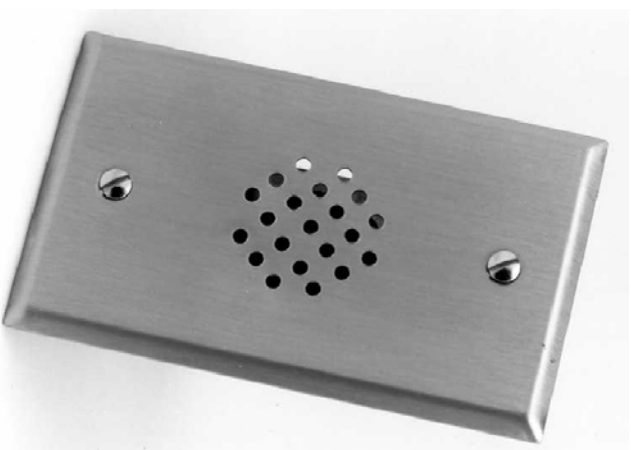

1340-3 AUDIBLE ALARM SHOWN