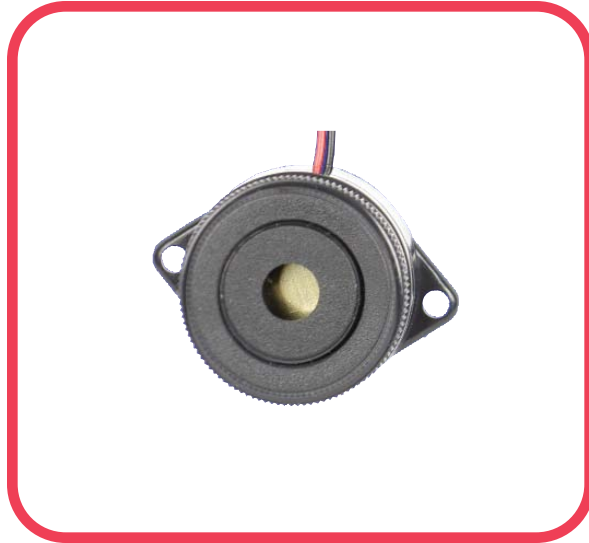

MODEL PA-300

DUAL TONE PIEZO BUZZER

SPECIFICATIONS

- DUAL TONE BUZZER, CONTINUOUS TONE AND PULSING TONE
- PIEZO BUZZER MOUNTS IN .750" DIAMETER HOLE
- SOUND LEVEL 85Db @ 3 FEET
- OPERATING VOLTAGE RANGE 6 TO 28 VOLTS DC
- CURRENT DRAW 1.5 MA @ 6 VDC, 4.5 MA @ 12 VDC, 12.5 MA @ 28 VDC
- 6 INCH RED, YELLOW AND BLACK LEADS
- MODEL RP-23 SINGLE GANG WALLPLATE IS USED FOR MOUNTING
- CUSTOM SILKSCREENING OF PLATE IS AVAILABLE