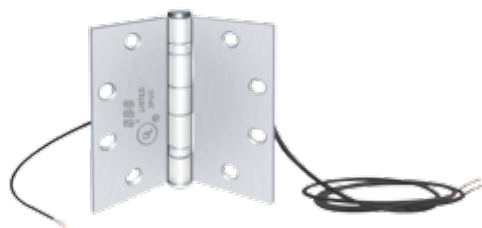

ACCESSORIES

PTH-4Q Four Wire, Dull Chrome

PTH-10Q Ten Wire, Dull Chrome