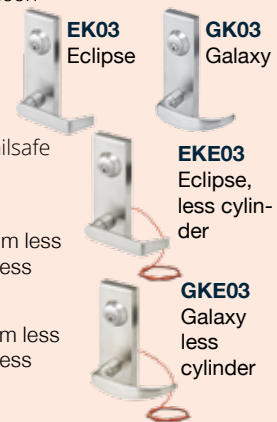

### 8| SPECIFY TRIM

FOR MORTISE S63 ONLY

- EE** Eclipse Escutcheon
- GE** Galaxy Escutcheon

### 8| SPECIFY TRIM (OPTIONAL) RIM, SURFACE ONLY

Mechanical Trim (less cylinder)

- EK02U** Dummy Eclipse Escutcheon
- GK02U** Dummy Galaxy Escutcheon
- EK03U** Eclipse Escutcheon
- GK03U** Galaxy Escutcheon

Electric Trim

- Failsecure, field reversible to failsafe
- 4 ft cable
- 600/300 mA @12/24VDC

- EKE03U** Eclipse style electric trim less mortise cylinder, Stainless Steel Finish

- GKE03U** Galaxy style electric trim less mortise cylinder, Stainless Steel Finish

- CP01** 6-pin Rim Cylinder, Keyed Different, Specifically For EK03, GK03 and SP03