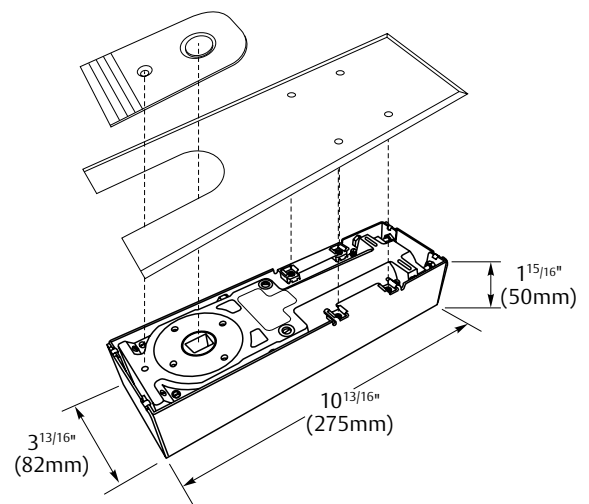

ASSA ABLOY Glass Solutions
300 Main Street
Rockwood, PA 15557
PH: (855) 594-6989
www.assaabloyglass.us

ASSA ABLOY is the global leader in door opening solutions, dedicated to satisfying end-user needs for security, safety and convenience