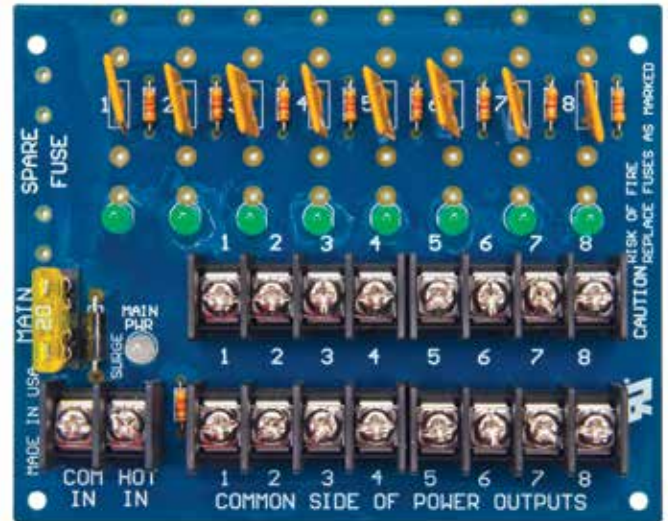

SECURITRON® AQD3 Switching Power Supply

The global leader in
door opening solutions

ASSA ABLOY

Features

- Up to 3 Amp/12VDC or 1.5 Amp/24VDC total output
- Rated up to 2.8 Amp/1.4 Amp continuous output
- Dual voltage 12VDC/24VDC field selectable
- Internal transformer
- Tolerates brownout or overvoltage input from 60-260VAC
- Thermal shutdown protection with auto restart
- Circuit breaker protects against overcurrent and reverse battery faults
- Battery charger and power supervision
- Low battery disconnect prevents deep discharge
- Dedicated voltage enables faster battery charging even under full load
- MagnaCare® lifetime replacement, no fault warranty

PDB-8C

Technical Specifications

Base Material:

- Enclosure: Steel

System:

- Power Supply: PS-AQD3-4C
- Dimensions:
 - Enclosure: 14"L x 9"W x 3.5"H
 - Power Board: 3.73"L x 4.84"W x 2"H
Mounting: 3.41"L x 4.5"W
 - Distribution Board: 3.75"L x 2.22"W x 1"H
Mounting: 3.41"L x 1.87"W
- Electrical:
 - Input Voltage Operating Range: 90VAC - 240VAC; 47Hz - 63Hz
 - Maximum Output Voltage: 36 VA; 3A @ 12VDC; 1.5A @ 24VDC
 - Continuous Output Voltage: 33.5VA; 2.8A @ 12VDC, 1.4A @ 24VDC
 - Voltage Range: 9.8VDC - 13.7VDC/13.65 typical
20.0VDC - 27.5VDC/27.3 typical
 - Operating Frequency: 66Khz
 - Onboard Power Output: One class 2 power limited

– Fuse Protection:

- AC fuse: GMA: 2 2Amp
- Battery: PTC 3Amp
- Current overload: PTC, self-resetting
- Thermal runaway: PTC, Self-resetting

– Supervision/Monitoring:

- AC ON LED indicator: 6mA
- DC ON LED indicator: 6mA
- AC fail notification: SPDT form C 2Amp
- Low battery: SPDT form C 3Amp

– Output Terminal Block Rating: 10A

– Output Wire Gauge Range: 14-28AWG*

– Maximum Output Per Channel: 4 channels @ 0.35channel

- Operating Temperature: -4 to +104F (-20 to +40C)

Standards:

- ANSI/UL 603 Listed
- ULC-S318-96 Listed
- ANSI/UL 294 Listed
- RoHS Lead Free