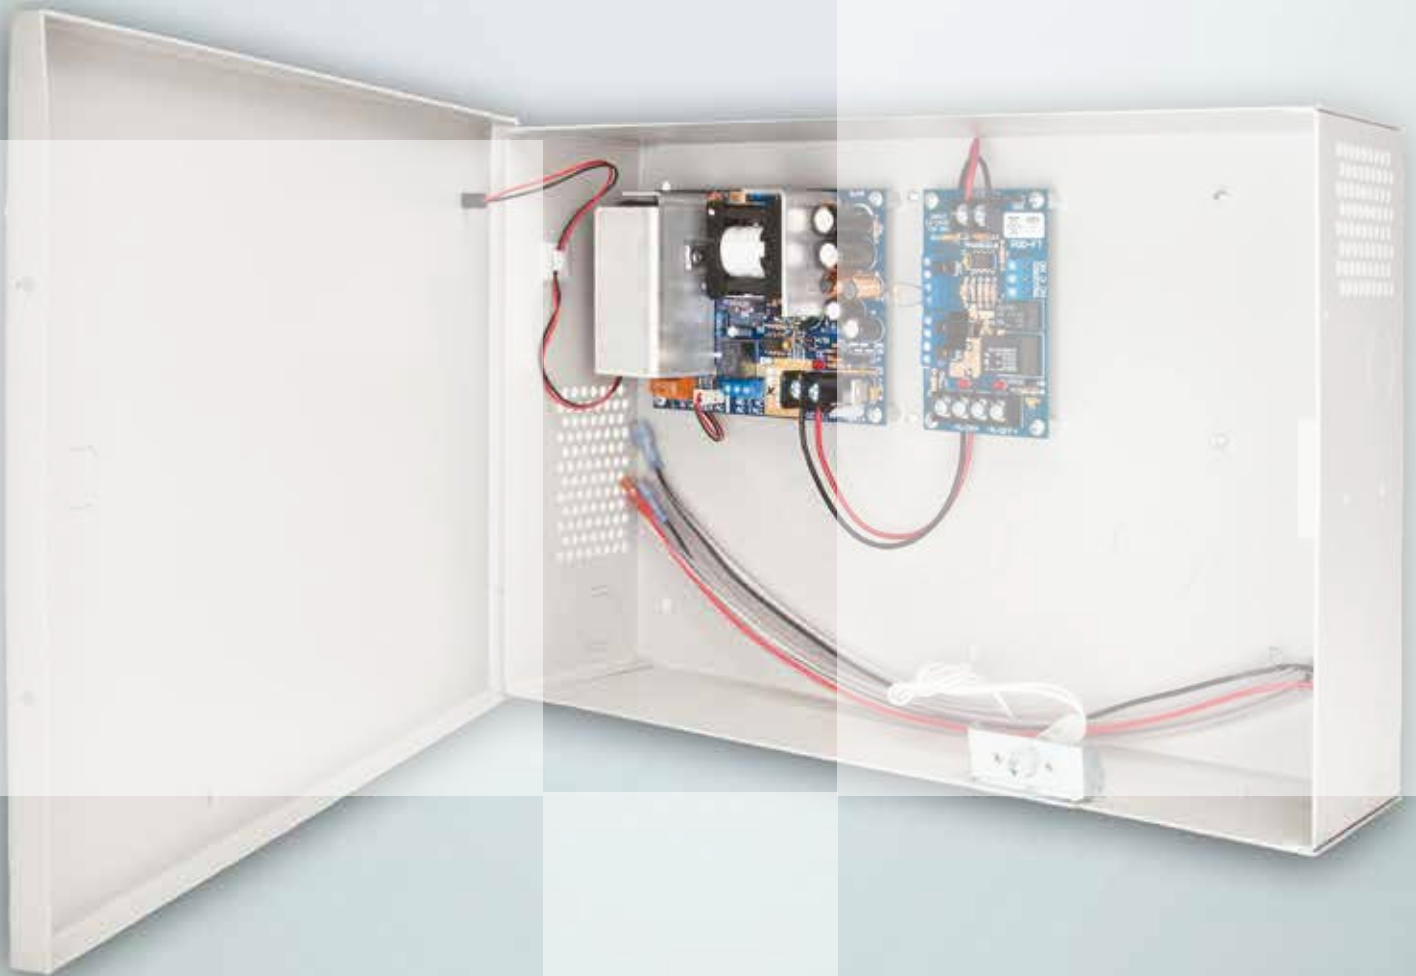

SECURITRON® AQD3 Switching Power Supply

The global leader in
door opening solutions

ASSA ABLOY

Features

- Up to 3 Amp/12VDC or 1.5 Amp/24VDC total output
- Rated up to 2.8 Amp/1.4 Amp continuous output
- Dual voltage 12VDC/24VDC field selectable
- Internal transformer
- Tolerates brownout or overvoltage input from 60-260VAC
- Thermal shutdown protection with auto restart
- Circuit breaker protects against overcurrent and reverse battery faults
- Battery charger and power supervision
- Low battery disconnect prevents deep discharge
- Dedicated voltage enables faster battery charging even under full load
- MagnaCare® lifetime replacement, no fault warranty

PDB-8C

Technical Specifications

Base Material:

- Enclosure: Steel

System:

- Power Supply: PS-AQD3-4C
- Dimensions:
 - Enclosure: 14"L x 9"W x 3.5"H
 - Power Board: 3.73"L x 4.84"W x 2"H
Mounting: 3.41"L x 4.5"W
 - Distribution Board: 3.75"L x 2.22"W x 1"H
Mounting: 3.41"L x 1.87"W
- Electrical:
 - Input Voltage Operating Range: 90VAC - 240VAC; 47Hz - 63Hz
 - Maximum Output Voltage: 36 VA; 3A @ 12VDC; 1.5A @ 24VDC
 - Continuous Output Voltage: 33.5VA; 2.8A @ 12VDC, 1.4A @ 24VDC
 - Voltage Range: 9.8VDC - 13.7VDC/13.65 typical
20.0VDC - 27.5VDC/27.3 typical
 - Operating Frequency: 66Khz
 - Onboard Power Output: One class 2 power limited

– Fuse Protection:

- AC fuse: GMA: 2 2Amp
- Battery: PTC 3Amp
- Current overload: PTC, self-resetting
- Thermal runaway: PTC, Self-resetting

– Supervision/Monitoring:

- AC ON LED indicator: 6mA
- DC ON LED indicator: 6mA
- AC fail notification: SPDT form C 2Amp
- Low battery: SPDT form C 3Amp

– Output Terminal Block Rating: 10A

– Output Wire Gauge Range: 14-28AWG*

– Maximum Output Per Channel: 4 channels @ 0.35channel

- Operating Temperature: -4 to +104F (-20 to +40C)

Standards:

- ANSI/UL 603 Listed
- ULC-S318-96 Listed
- ANSI/UL 294 Listed
- RoHS Lead Free