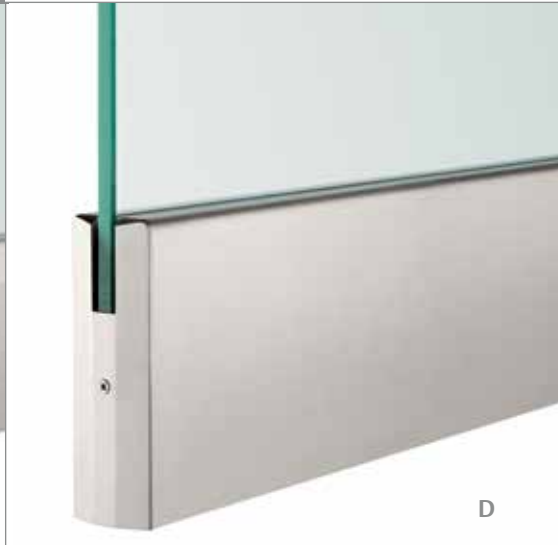

# Door Rail Systems

The global leader in  
door opening solutions

**ASSA ABLOY**

A. DRS-275 Square 2<sup>3/4</sup>" Rail

B. DRS-4 Square 4" Rail

C. DRT-4 Tapered 4" Rail

D. DRS-6 Square 6" Rail

E. DRS-10 Square 10" Rail

## Features

- Dry glaze pre-assembled mechanical rails
- One-piece compression system provide easy, fast installation
- Locking option available on most configurations
- Matching sidelite rails offered
- Adjustable blocking for standard hardware provides left to right field alignment
- 4<sup>1/2</sup>" tapered and 10" rail meet ADA requirements

### Materials:

- Anodized aluminum body
- Bright or satin stainless steel cladding