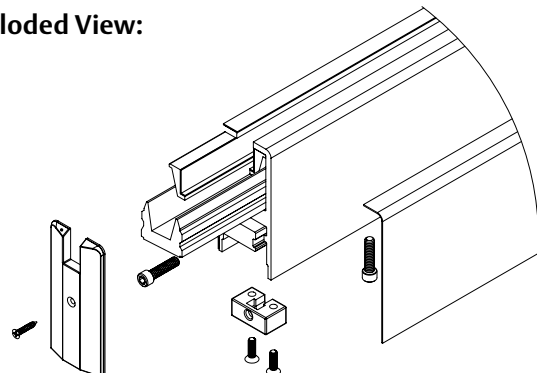

Exploded View:

ASSA ABLOY Glass Solutions
300 Main Street
Rockwood, PA 15557
PH: (855) 594-6989
www.assaabloyglass.us

ASSA ABLOY is the global leader in door opening solutions, dedicated to satisfying end-user needs for security, safety and convenience