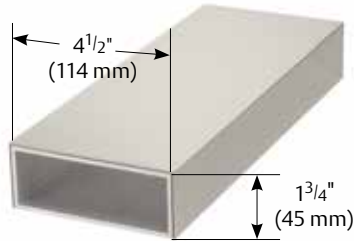

Headers

The global leader in
door opening solutions

ASSA ABLOY

Features

- Two-piece snap fit headers for standard hardware applications
 - No exposed fasteners provide easy access while maintaining clean aesthetics
- Solid tube headers fabricated for complex hardware applications
- Floating headers available
- All hardware mounting brackets and clips come pre-installed
- All headers prepped by machining centers
- Vinyl gasketing for all sidelite applications
- No additional charge for non-standard lengths
- Finishes: US32D/630, US32/629, US28/628, 314

Header Types

Overhead Closer Header

Pivot Header

Sidelite Header

Solid Headers

HDS-1750x4000

HDS-1750x4500

HDR-1750x4000