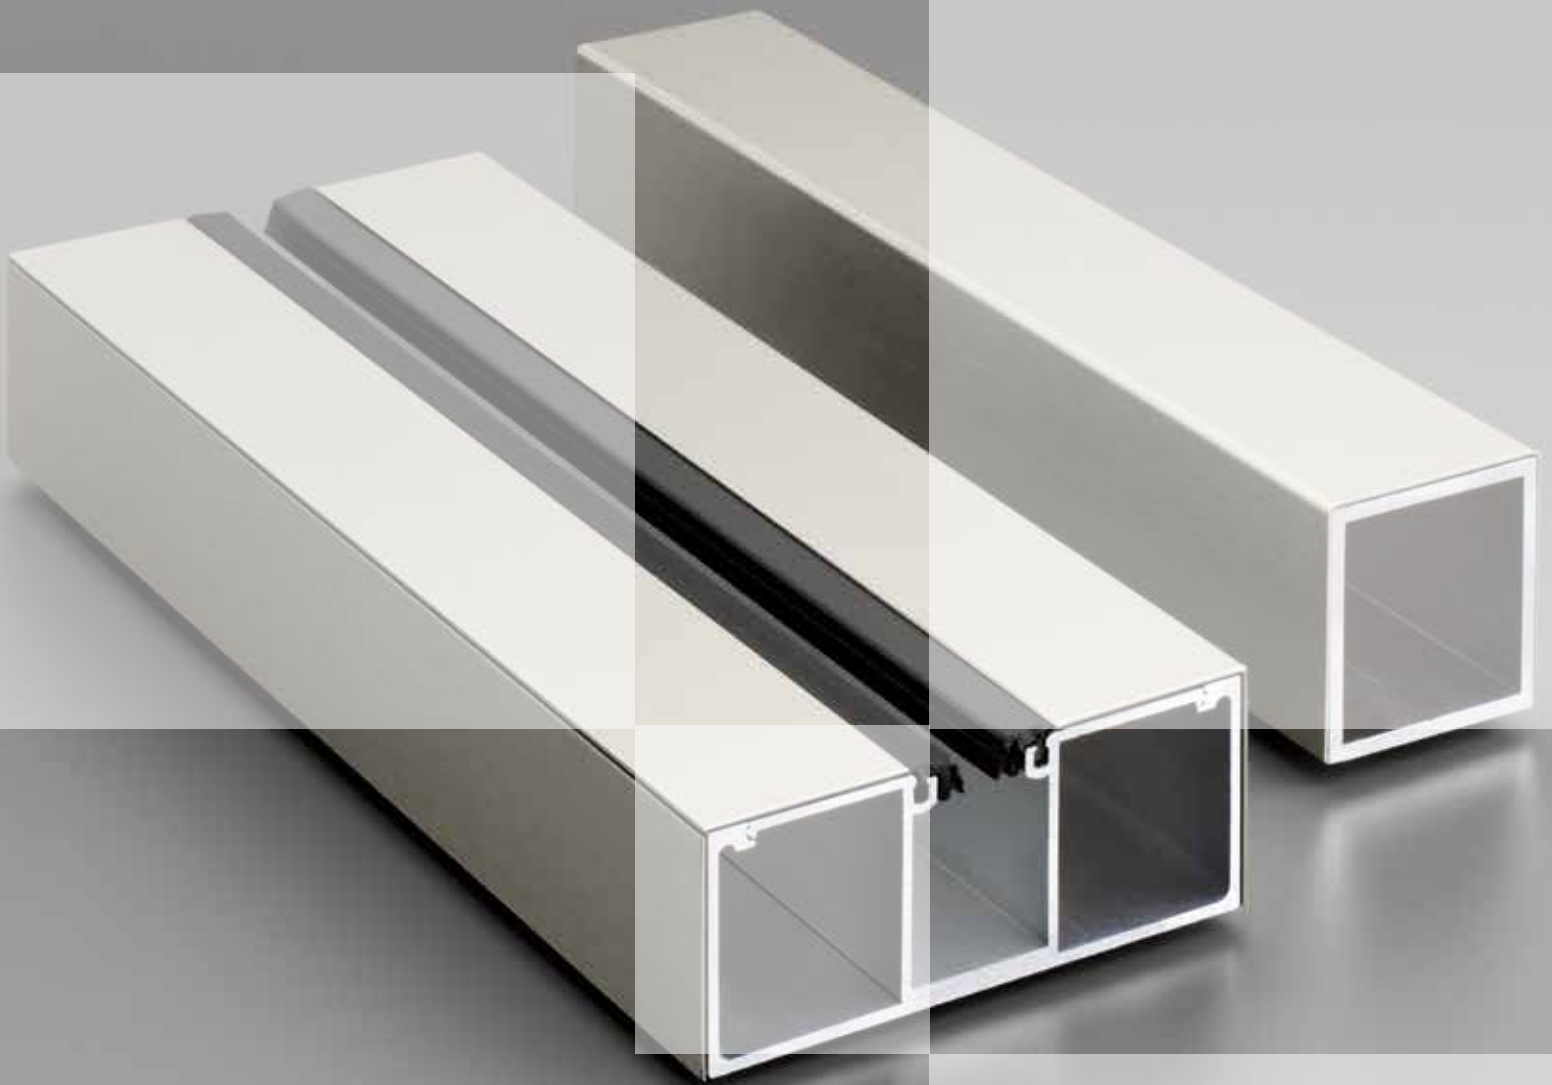

Headers

The global leader in
door opening solutions

ASSA ABLOY

Features

- Two-piece snap fit headers for standard hardware applications
 - No exposed fasteners provide easy access while maintaining clean aesthetics
- Solid tube headers fabricated for complex hardware applications
- Floating headers available
- All hardware mounting brackets and clips come pre-installed
- All headers prepped by machining centers
- Vinyl gasketing for all sidelite applications
- No additional charge for non-standard lengths
- Finishes: US32D/630, US32/629, US28/628, 314

Header Types

Overhead Closer Header

Pivot Header

Sidelite Header

Solid Headers

HDS-1750x4000

HDS-1750x4500

HDR-1750x4000