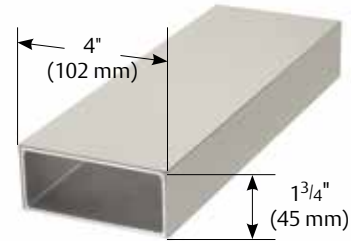

Headers

The global leader in
door opening solutions

ASSA ABLOY

Features

- Two-piece snap fit headers for standard hardware applications
 - No exposed fasteners provide easy access while maintaining clean aesthetics
- Solid tube headers fabricated for complex hardware applications
- Floating headers available
- All hardware mounting brackets and clips come pre-installed
- All headers prepped by machining centers
- Vinyl gasketing for all sidelite applications
- No additional charge for non-standard lengths
- Finishes: US32D/630, US32/629, US28/628, 314

Header Types

Overhead Closer Header

Pivot Header

Sidelite Header

Solid Headers

HDS-1750x4000

HDS-1750x4500

HDR-1750x4000