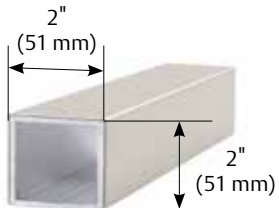

HDS-2000x2000