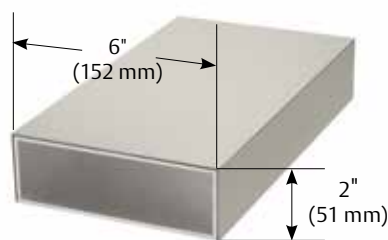

HDS-2000x6000