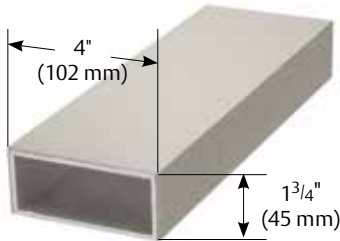

Headers

The global leader in
door opening solutions

ASSA ABLOY

Features

- Two-piece snap fit headers for standard hardware applications
 - No exposed fasteners provide easy access while maintaining clean aesthetics
- Solid tube headers fabricated for complex hardware applications
- Floating headers available
- All hardware mounting brackets and clips come pre-installed
- All headers prepped by machining centers
- Vinyl gasketing for all sidelite applications
- No additional charge for non-standard lengths
- Finishes: US32D/630, US32/629, US28/628, 314

Header Types

Overhead Closer Header

Pivot Header

Sidelite Header

Solid Headers

HDS-1750x4000

HDS-1750x4500

HDR-1750x4000