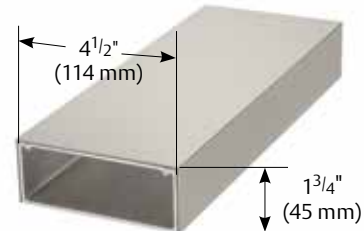

HDR-1750x4500

ASSA ABLOY Glass Solutions
300 Main Street
Rockwood, PA 15557
PH: (855) 594-6989
www.assaabloyglass.us

ASSA ABLOY is the global leader in door opening solutions, dedicated to satisfying end-user needs for security, safety and convenience