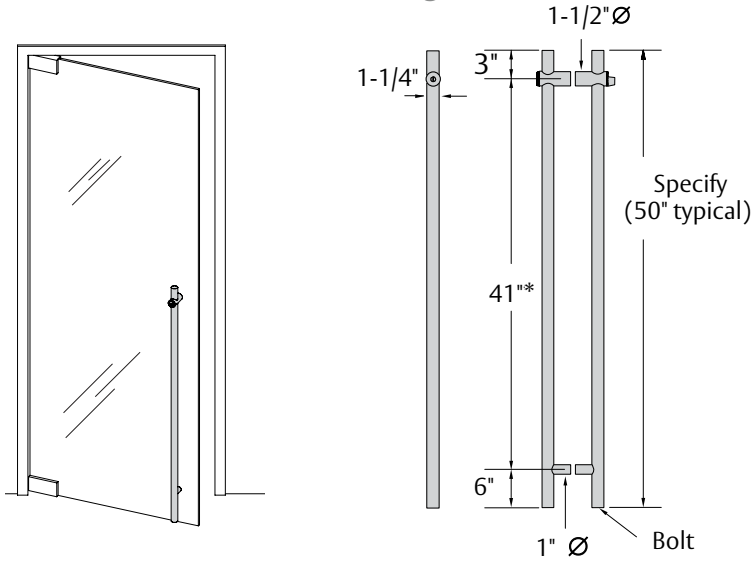

Technical Specifications

Materials:

- Stainless Steel

System:

- LP3301/DP3301 Model Options:
 - DBU (Half Height Dead Bolt Up)
 - DBD (Half Height Dead Bolt Down)
 - FHU (Full Height Bolt Up)
 - FHD (Full Height Bolt Down)
- Horizontal push/pull bar available on DBU and DBD models only; specify PMPB
- Pull Projection: 2⁵/₈"
- Cylinder Projection: 3¹/₂"
- Grip Diameter: 1¹/₄"
- Center-to-Center and Overall Length: Please specify
- Mounting Hardware: Back-to-back (BTB)

Top Strike Options:

LPS01
3/4" x 1 1/2" x 3"

LPS02
3/4" x 2 1/2" x 3"
Rubber Stop

LPS03
1/20" x 1 1/8" x 2 1/4"

LPS04
1 1/4" dia. x 4 1/2"

LPS05
1 1/4" sq. x 4 1/2"

LPS06
2" dia.

Bottom Strike Option:

570 Dustproof Strike
Face Plate: 1 3/8" x 2 7/8"

Model Options

DBD - Dead Bolt Down, Half Height

DBDPMPB Dead Bolt Down with Horizontal Bar

DBU - Dead Bolt Up, Half Height

DBUPMPB Dead Bolt Up with Horizontal Bar