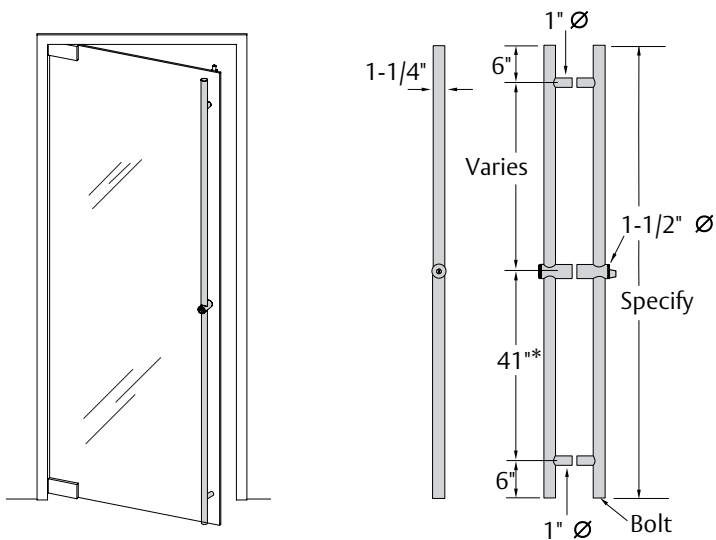

FHD/FHU Dead Bolt Up or Down, Full Height

*Recommended height for ADA