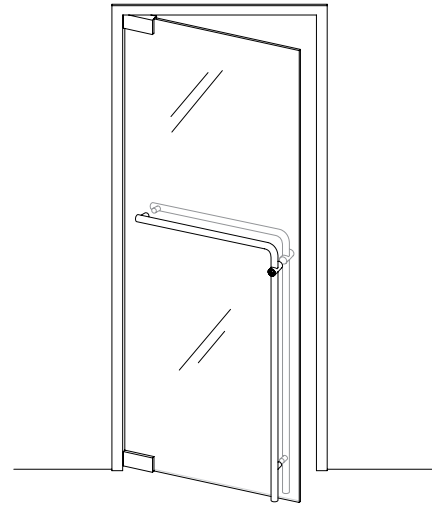

DBDPMPB Dead Bolt Down with Horizontal Bar