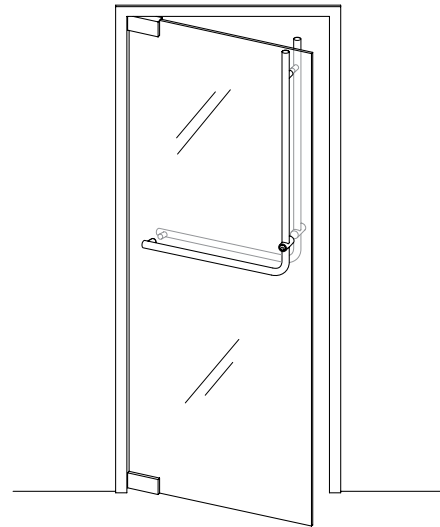

Rockwood Locking Door Pull System

The global leader in door opening solutions

ASSA ABLOY

Features

- Key operated from outside; turn piece on inside
- Multiple locking options: down, up or both
- Bolt location: 2" from face of door to centerline of bolt
- Bolt has 13/16" travel with fine adjustment
- Horizontal push/pull bar option
- Dummy versions available

Technical Specifications

Materials:

- Stainless Steel

System:

- LP3301/DP3301 Model Options:
 - DBU (Half Height Dead Bolt Up)
 - DBD (Half Height Dead Bolt Down)
 - FHU (Full Height Bolt Up)
 - FHD (Full Height Bolt Down)
- Horizontal push/pull bar available on DBU and DBD models only; specify PMPB
- Pull Projection: 2⁵/₈"
- Cylinder Projection: 3¹/₂"
- Grip Diameter: 1¹/₄"
- Center-to-Center and Overall Length: Please specify
- Mounting Hardware: Back-to-back (BTB)

Top Strike Options:

LPS01
3/4" x 1 1/2" x 3"

LPS02
3/4" x 2 1/2" x 3"
Rubber Stop

LPS03
1/20" x 1 1/8" x 2 1/4"

LPS04
1 1/4" dia. x 4 1/2"

LPS05
1 1/4" sq. x 4 1/2"

LPS06
2" dia.

Bottom Strike Option:

570 Dustproof Strike
Face Plate: 1 3/8" x 2 7/8"

Model Options

DBD - Dead Bolt Down, Half Height

DBDPMPB Dead Bolt Down with Horizontal Bar

DBU - Dead Bolt Up, Half Height

DBUPMPB Dead Bolt Up with Horizontal Bar