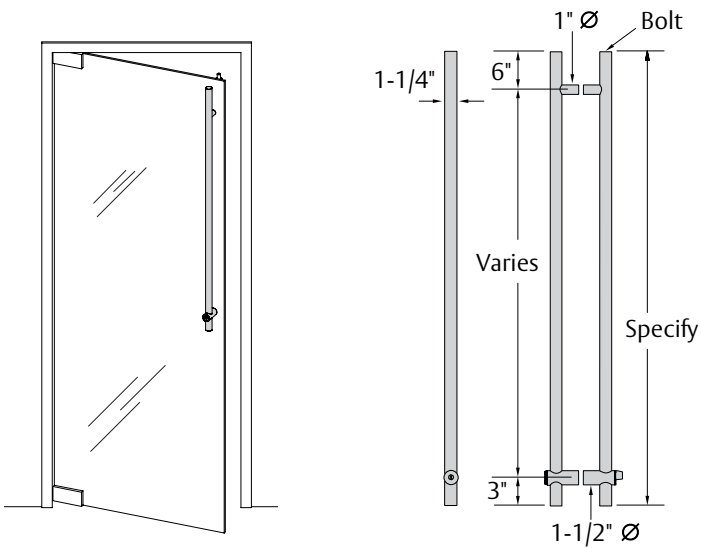

Technical Specifications

Materials:

- Stainless Steel

System:

- LP3301/DP3301 Model Options:
 - DBU (Half Height Dead Bolt Up)
 - DBD (Half Height Dead Bolt Down)
 - FHU (Full Height Bolt Up)
 - FHD (Full Height Bolt Down)
- Horizontal push/pull bar available on DBU and DBD models only; specify PMPB
- Pull Projection: 2⁵/₈"
- Cylinder Projection: 3¹/₂"
- Grip Diameter: 1¹/₄"
- Center-to-Center and Overall Length: Please specify
- Mounting Hardware: Back-to-back (BTB)

Top Strike Options:

LPS01
3/4" x 1 1/2" x 3"

LPS02
3/4" x 2 1/2" x 3"
Rubber Stop

LPS03
1/20" x 1 1/8" x 2 1/4"

LPS04
1 1/4" dia. x 4 1/2"

LPS05
1 1/4" sq. x 4 1/2"

LPS06
2" dia.

Bottom Strike Option:

570 Dustproof Strike
Face Plate: 1 3/8" x 2 7/8"

Model Options

DBD - Dead Bolt Down, Half Height

DBDPMPB Dead Bolt Down with Horizontal Bar

DBU - Dead Bolt Up, Half Height

DBUPMPB Dead Bolt Up with Horizontal Bar

FHD/FHU Dead Bolt Up or Down, Full Height

*Recommended height for ADA

ASSA ABLOY is the global leader in door opening solutions, dedicated to satisfying end-user needs for security, safety and convenience