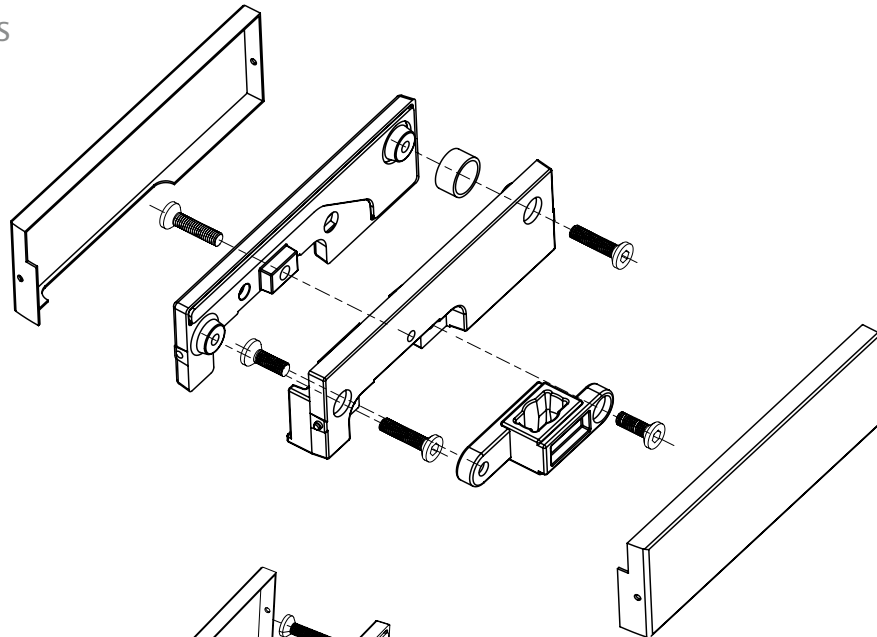

Features

- Complete line of heavy duty patch fittings offered for single and double doors, sidelites and transoms
- Manufactured for industry standard dimensions
  - Standard glass prep
  - 2-3/4" pivot centerline
- Snap-on covers
- Bottom patch lock available
  - 5-Pin cylinder, 1" (25mm) length

Technical Specifications

Materials:

- Stainless steel inserts
- Aluminum body
- Aluminum or stainless steel covers

Door Specifications:

- Maximum door weight: 300 lbs (42" max door width)
- For glass doors $\frac{3}{8}$ " to $\frac{9}{16}$ " thick
- Used with monolithic or laminated glass

Finish Options:

- Satin Stainless Steel (US32D/630)
- Bright Stainless Steel (US32/629)
- Extra Dark Bronze Equivalent (314E)
- Clear Anodized Aluminum (US28/628)

Exploded Views

Door Patch