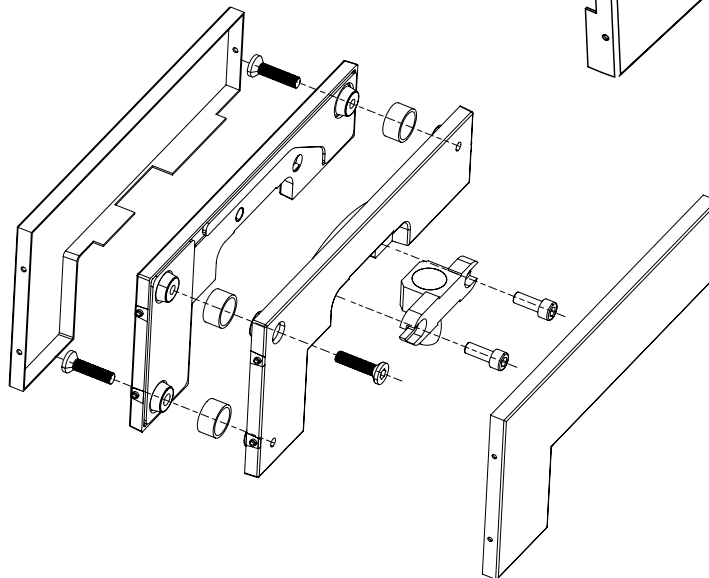

Transom Patch