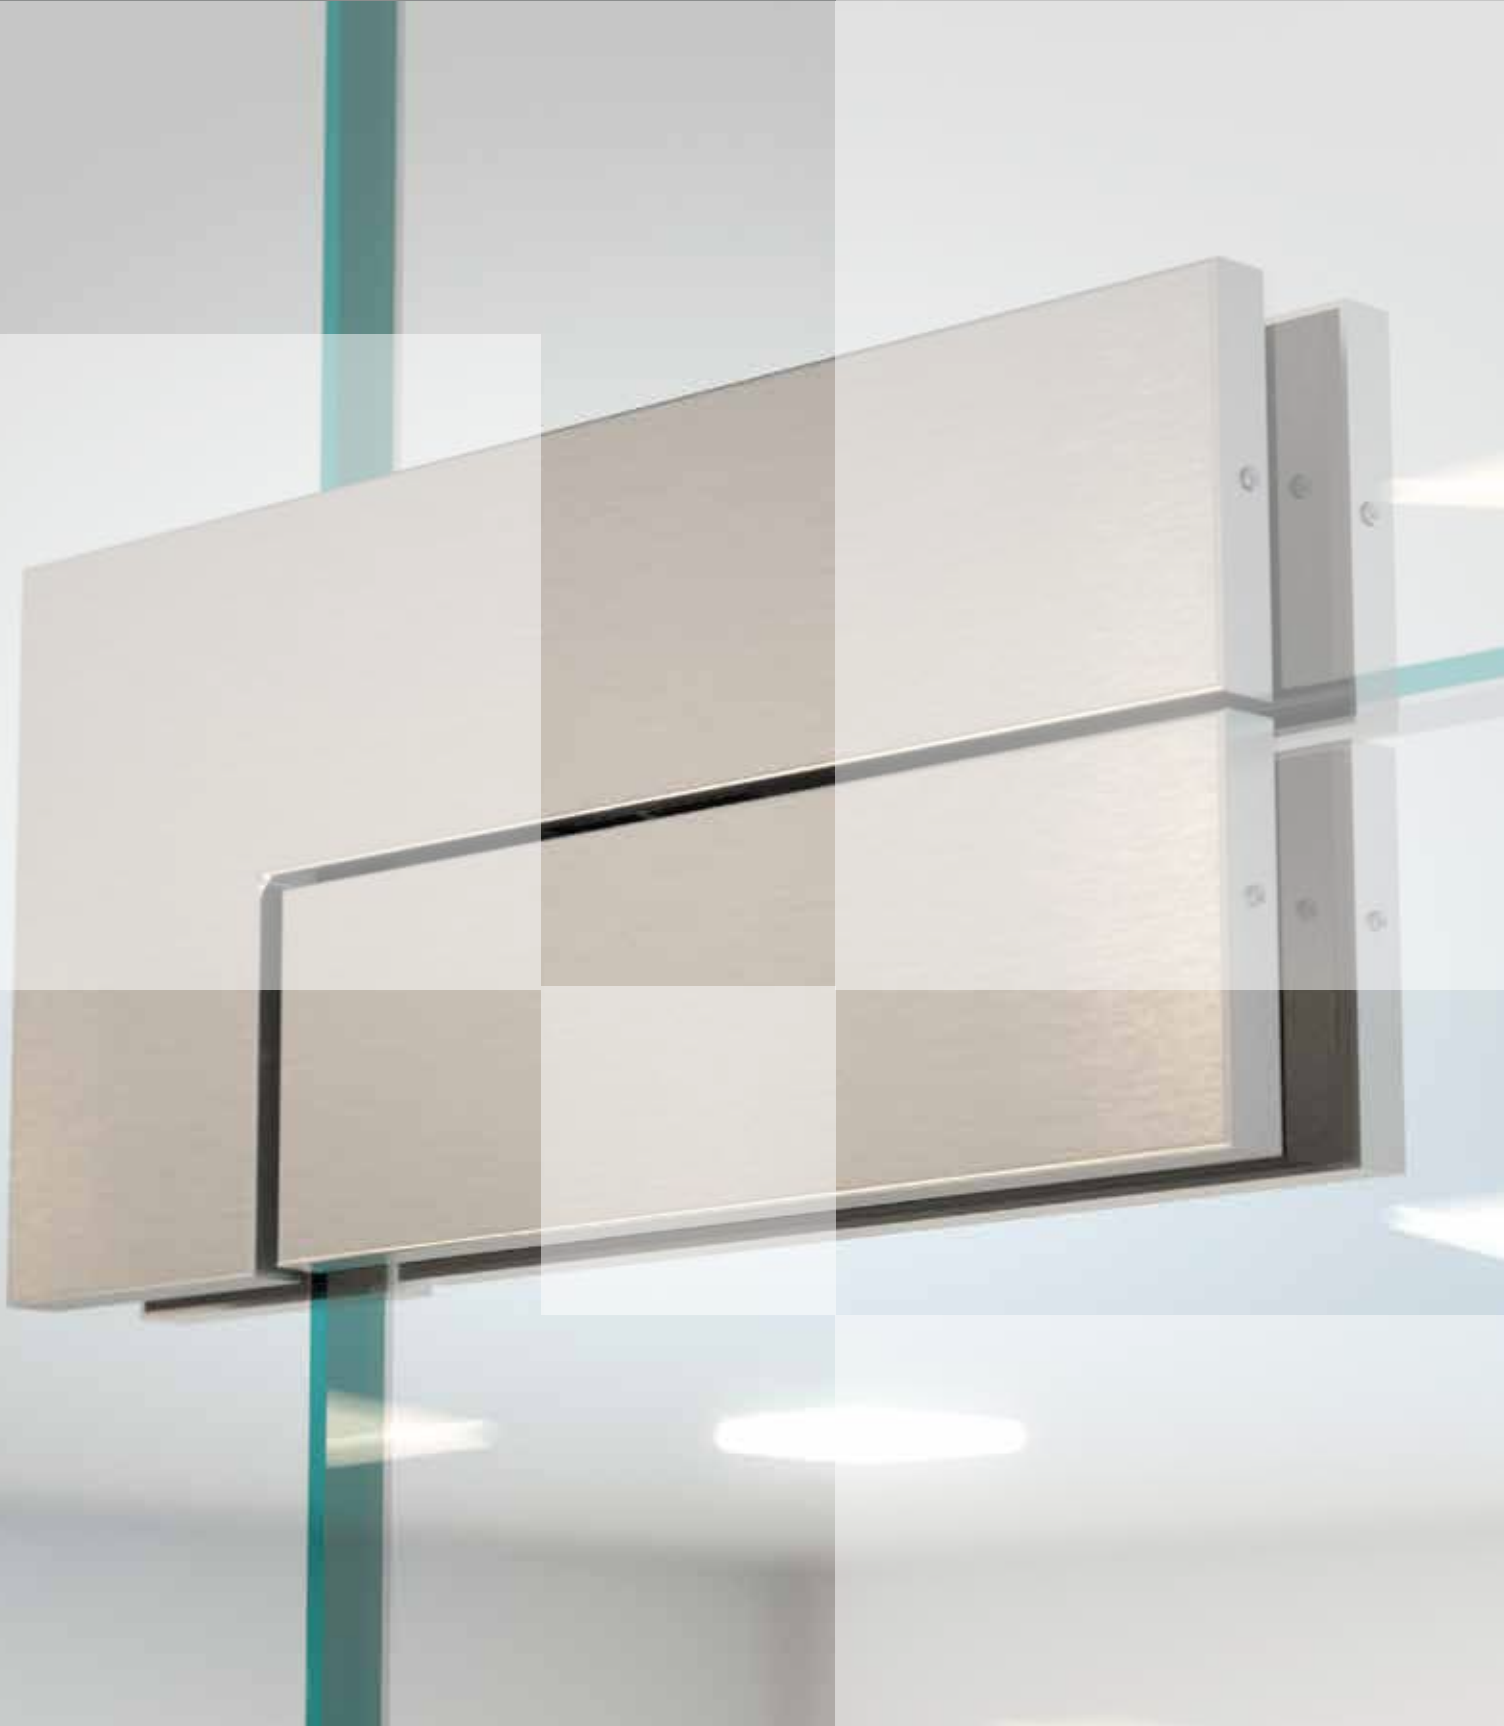

Patch Fittings

The global leader in
door opening solutions

ASSA ABLOY

- A. PFD-10** Bottom Patch
Pivot/Floor Closer Insert
- PFD-20** Top Patch
Pivot Insert
- PFD-22** Top Patch
Overhead Concealed Closer Insert

(PFD-10 shown)

A

B

- B. PFT-34** Transom Patch, Wall Bracket
-P Pivot Insert Included
-S Stop Insert Option
-B Blank Insert Option

C

D

- C. PFT-40** Sidelite Transom Patch
-P Pivot Insert Included
-S Stop Insert Option
-B Blank Insert Option