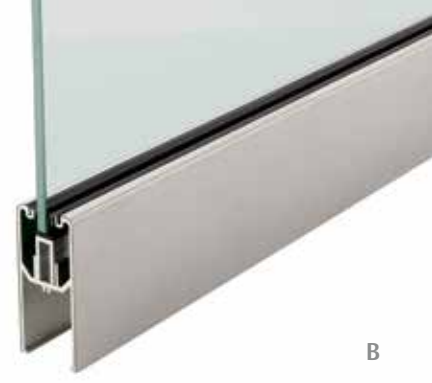

Sidelite Rails

The global leader in
door opening solutions

ASSA ABLOY

A. SRS-275 Square 2^{3/4}" Rail

B. SRS-4 Square 4" Rail

C. SRT-4 Tapered 4" Rail

D. SRS-6 Square 6" Rail

E. SRS-10 Square 10" Rail

A

B

C

D

E

Features

- Maintains continued aesthetic with coordinating door rails
- Pre-fit dry glaze black vinyl standard; gray vinyl optional (1/2" glass only)
- Roll-in gasketing alternative (black only)
- Variety of reversible saddles offered for fluctuating clearances

Technical Specifications

Materials:

- Anodized aluminum body
- Bright or satin stainless steel cladding

System:

- Cut to length or 12' stock lengths available
- Setting blocks included
- End caps sold separately

Glass Wall Specifications:

- For glass sidelites 3/8", 1/2" and 9/16" thick

Finish Options:

- Satin Stainless Steel (US32D/630)
- Bright Stainless Steel (US32/629)
- Clear Anodized Aluminum (US28/628)
- Extra Dark Bronze Anodized Aluminum (314)