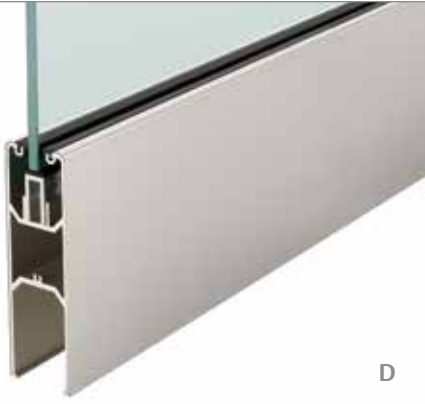

Sidelite Rails

The global leader in
door opening solutions

ASSA ABLOY

A. SRS-275 Square 2^{3/4}" Rail

B. SRS-4 Square 4" Rail

C. SRT-4 Tapered 4" Rail

D. SRS-6 Square 6" Rail

E. SRS-10 Square 10" Rail

A

B

C

D

E

Features

- Maintains continued aesthetic with coordinating door rails
- Pre-fit dry glaze black vinyl standard; gray vinyl optional (1/2" glass only)
- Roll-in gasketing alternative (black only)
- Variety of reversible saddles offered for fluctuating clearances

Technical Specifications

Materials:

- Anodized aluminum body
- Bright or satin stainless steel cladding

System:

- Cut to length or 12' stock lengths available
- Setting blocks included
- End caps sold separately

Glass Wall Specifications:

- For glass sidelites 3/8", 1/2" and 9/16" thick

Finish Options:

- Satin Stainless Steel (US32D/630)
- Bright Stainless Steel (US32/629)
- Clear Anodized Aluminum (US28/628)
- Extra Dark Bronze Anodized Aluminum (314)