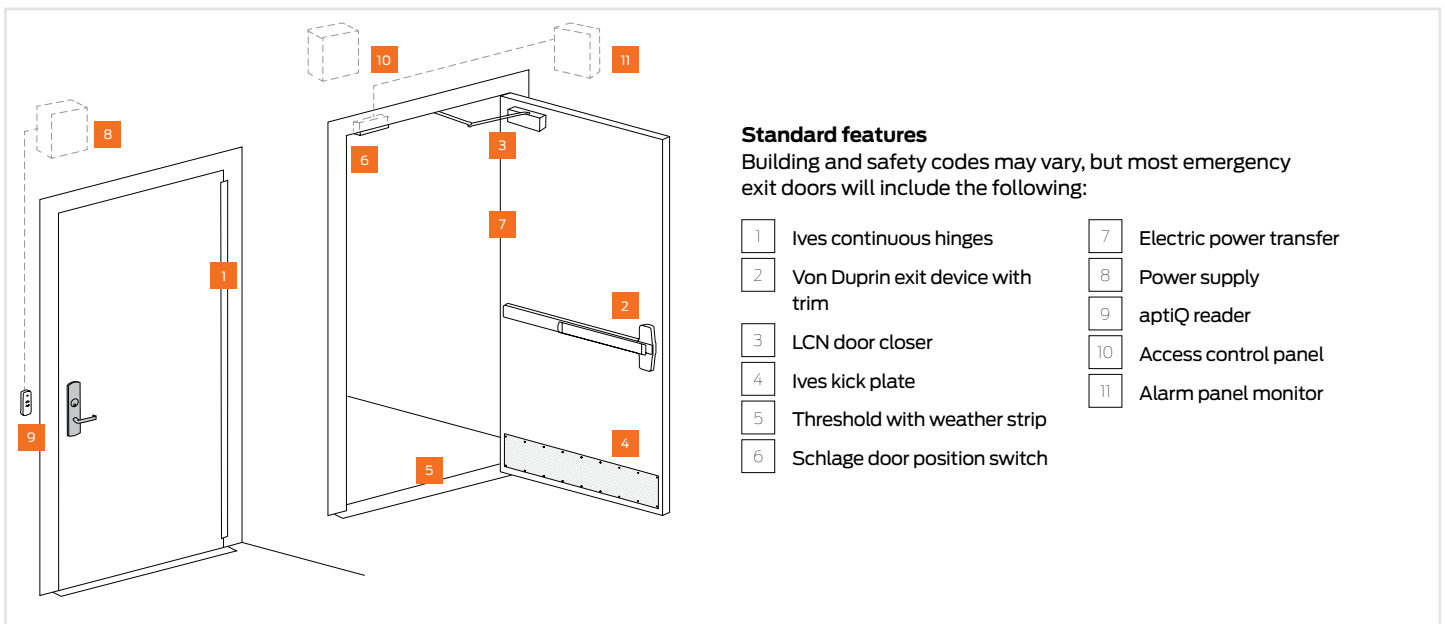

Emergency exit doors

Education solutions

Perimeter emergency exits must allow for free egress at all times. Yet, as exterior doors they also serve as critical points for maintaining building security.

Emergency exits must meet all building codes, as well as ADA and fire and life safety requirements.

Emergency exit door operational requirements:

- Door is normally locked
- Access is gained by a valid credential
- Free egress is available at all times

Innovative solutions for emergency exit doors

Von Duprin and LCN products are designed to perform flawlessly in any setting and are backed by the best after-sales service in the business. It's this commitment to design, performance and technology that ensures you can stand behind our products too.

Von Duprin® PS900 Series

- The PS914 is designed with high in rush current for powering electrified panic devices, and includes a constant output rating at both 12v and 24v settings, universal 120 VAC to 240 VAC input, and a new fire alarm interface.
- Installation is simplified with the PS914 using a flat mounting design and polarized locking connectors for option boards.
- The Von Duprin PS900 Series offers a wide breath of power supplies and accessories for enhanced flexibility and functionality.