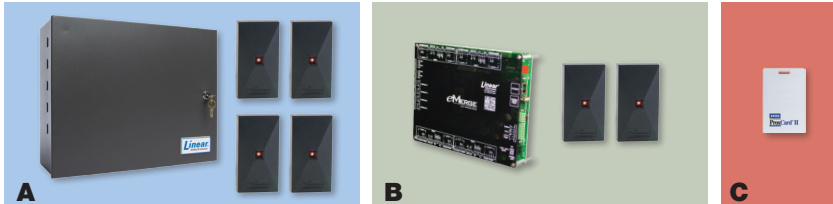

Become a 60 Second Expert

Everything you need to know to build a basic eMerge system in less than a minute.

Six-Door System

- **A** One (1) **EL36-4MB**² 4-Door, 4-Reader Elite Access System Bundle (Part # 620-100259)
- **B** One (1) **ACM2DB**³ 2-Door, 2-Reader ACM with Reader Bundle (Part # 620-100270); ACM mounts inside either the ES or EL standard metal enclosure
- **C** One (1) **ProxCARD II** 25-Pack, 125 kHz, Wiegand Proximity Access Cards (Part # ProxCARD II)

eMERGE
ELITE-36

Eight-Door System

- **A** One (1) **EL36-4MB**² 4-Door, 4-Reader Elite Access System Bundle (Part # 620-100259)
- **B** One (1) **ACM4DB**² 4-Door, 4-Reader Access System Bundle (Part # 620-100272); ACM mounts inside either the ES or EL standard metal enclosure
- **C** One (1) **ProxCARD II** 25-Pack, 125 kHz, Wiegand Proximity Access Cards (Part # ProxCARD II)