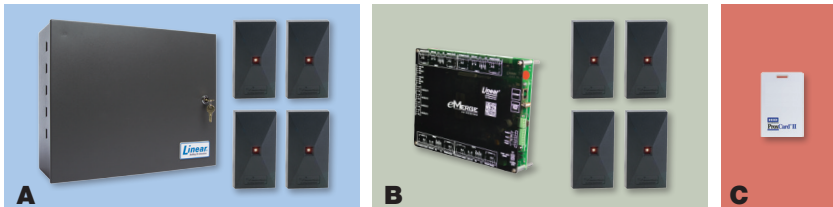

eMERGE
ELITE-36

Ten-Door System

- **A** One (1) **EL36-4MB**² 4-Door, 4-Reader Elite Access System Bundle (Part # 620-100259)
- **B** One (1) **EXN-2CB**³ 2-Door, 2-Reader Access System Expansion Bundle (Part # 620-100275)
- **C** One (1) **ACM4DB**² 4-Door, 4-Reader Access Control Module Bundle (Part # 620-100272); ACM mounts inside either the ES or EL standard metal enclosure
- **D** One (1) **ProxCARD II** 25-Pack, 125 kHz, Wiegand Proximity Access Cards (Part # ProxCARD II)