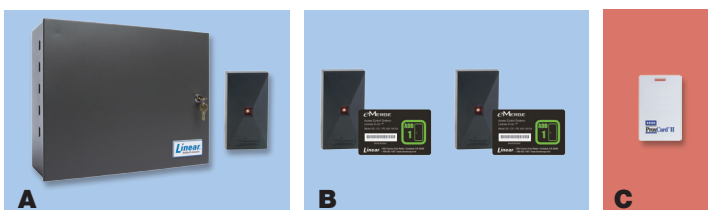

eMERGE
ESSENTIAL

Four-Door System

- **A** One (1) **ES-4MB**² 4-Door, 4-Mullion Mount Reader Essential Access System Bundle (Part # 620-100220)
- **B** One (1) **ProxCARD II** 25-Pack, 125 kHz, Wiegand Proximity Access Cards (Part # ProxCARD II)