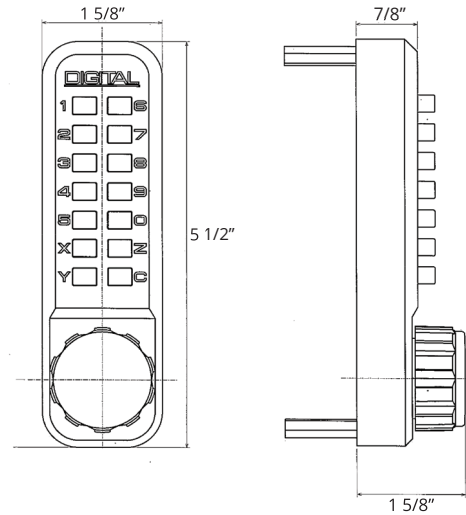

FEATURES

- Mechanical, keyless surface/rim mount deadbolt
- One user code
- Knob on exterior, thumb turn on interior
- Changeable handing
- Long and short bar included
- Ideal for narrow stile doors & cabinets
- Deadbolt throws 3/4"

OPTIONS

Key Override

DIMENSIONS & SPECIFICATIONS

Dimensions:

- Length: 5 1/2"
- Width: 1 5/8"
- Depth: 1 5/8"

Total Coverage with Trim Plates: 6 1/2" L x 2 1/2" W

Door Thickness: 1 1/8" to 2"

Fits doors 1/8" thick and up with Thin Door Kit

Fits doors up to 5" thick with Extension Kit

Long Throw Bar: 2 1/4"

Short Throw Bar: 7/8"

Material: Zinc-plated steel

Teflon coated stainless steel interior components

For External & Internal Use

Weather Resistant

Lifetime Mechanical Warranty

ORDERING INFORMATION

Finish	Single Combination	Key Override
Antique Brass	2200AB	2200ABKO
Bright Brass	2200BB	2200BBKO
Jet Black	2200JB	2200JBKO
Satin Chrome	2200SC	2200SCKO
Satin Nickel	2200SN	2200SNKO
White	2200WH	2200WHKO