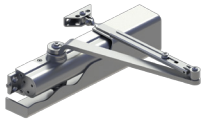

Door Controls - 5200 Series

Description	Finish	2016 List	Stock No.	Case Qty.	Box Qty.
5200 Series	ALM	229.90	126476	6	1
Grade 1	BRZ	229.90	126478		
Adjustable sizes 1-6	DBZ	229.90	126477		
	GOL	229.90	126479		

ADA (Barrier Free) Door Closers:

Any certified BHMA/ANSI A156.4 door closer, regardless of manufacturer, that is installed and adjusted based on ADA or other reduced opening force requirements may not provide sufficient power to reliably close and latch a door.

If arms are ordered separately, there will be a significant difference in price than if purchased with a closer as a complete assembly.

Adders are listed below. Add the list price of the option to the list price of the closer and take standard discounts.

Delayed Action Valve	16.70
Lead Lined Cover	105.00
Check with factory for pricing and availability of plated products.	POA

Closers with non-standard arms

5200 Series 1-6 Closer, 5203 tri-pack arm, slim line plastic cover	ALM	229.90	145551
	BRZ	229.90	166442
	DBZ	229.90	149176
	GOL	229.90	151746
5200 Series 1-6 Closer, 5207 hold open arm, plastic cover	ALM	267.40	145539
	BRZ	267.40	145540
	DBZ	267.40	145541
	GOL	267.40	145542
5200 Series 1-6 Closer, 5906 extra heavy duty hold open stop arm, plastic cover	ALM	322.10	145552
	BRZ	322.10	145556
	DBZ	322.10	145557
	GOL	322.10	145558
5200 Series 1-6 Closer, 5907 extra heavy duty stop arm, plastic cover	ALM	276.10	145560
	BRZ	276.10	145561
	DBZ	276.10	145562
	GOL	276.10	145563
5200 Series 1-6 Closer, 5911 extra heavy duty arm, plastic cover	ALM	291.30	149447
	BRZ	291.30	154453
	DBZ	291.30	148832
	GOL	291.30	155891
5200 Series 1-6 Closer, 5912 extra heavy duty hold open arm, plastic cover (left hand)	ALM	264.00	148835
	BRZ	264.00	163413
	DBZ	264.00	153689
	GOL	264.00	156741
5200 Series 1-6 Closer, 5912 extra heavy duty hold open arm, plastic cover (right hand)	ALM	264.00	148839
	BRZ	264.00	163414
	DBZ	264.00	153858
	GOL	264.00	156742
5200 Series 1-6 Closer, 5956 extra heavy duty hold open cushion stop arm, plastic cover	ALM	410.00	149802
	BRZ	410.00	151691
	DBZ	410.00	149732
	GOL	410.00	162296