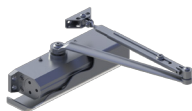

Description	Finish	2016 List	Stock No.	Case Qty.	Box Qty.
5300 Series	ALM	183.70	145672	6	1
Grade 1	BRZ	183.70	145673		
Adjustable sizes 1-6	DBZ	183.70	145674		
	GOL	183.70	145675		
ADA (Barrier Free) Door Closers:					
Any certified BHMA/ANSI A156.4 door closer, regardless of manufacturer, that is installed and adjusted based on ADA or other reduced opening force requirements may not provide sufficient power to reliably close and latch a door.					
If arms are ordered separately, there will be a significant difference in price than if purchased with a closer as a complete assembly. Adders are listed below. Add the list price of the option to the list price of the closer and take standard discounts.					
Delayed Action Valve		16.70			
Lead Lined Cover		105.00			
Check with factory for pricing and availability of plated products.		POA			
Closers with non-standard arms					
5300 Series 1-6 Closer, 5307 hold open arm, plastic cover	ALM	220.10	145676		
	BRZ	220.10	145677		
	DBZ	220.10	145678		
	GOL	220.10	145679		
5300 Series 1-6 Closer, 5906 extra heavy duty hold open stop arm, plastic cover	ALM	273.20	145681		
	BRZ	273.20	145682		
	DBZ	273.20	145683		
	GOL	273.20	145684		
5300 Series 1-6 Closer, 5907 extra heavy duty stop arm, plastic cover	ALM	228.55	145686		
	BRZ	228.55	174460		
	DBZ	228.55	145687		
	GOL	228.55	164629		
5300 Series 1-6 Closer, 5911 extra heavy duty arm, plastic cover	ALM	228.55	150366		
	BRZ	228.55	173792		
	DBZ	228.55	152815		
5300 Series 1-6 Closer, 5912 extra heavy duty hold open arm, plastic cover (left hand)	ALM	216.00	152972		
	DBZ	216.00	154681		
5300 Series 1-6 Closer, 5912 extra heavy duty hold open arm, plastic cover (right hand)	ALM	216.00	152973		
	DBZ	216.00	154682		
5300 Series 1-6 Closer, 5956 extra heavy duty hold open cushion stop arm, plastic cover	ALM	358.90	150916		
	BRZ	358.90	171199		
	DBZ	358.90	160007		
5300 Series 1-6 Closer, 5957 extra heavy duty cushion stop arm, plastic cover	ALM	320.00	149230		
	BRZ	320.00	149807		
	DBZ	320.00	149013		
	GOL	320.00	173080		

1. Items with the price in **bold and red** are Quick Ship items and ship in three days or less. Please use stock number when ordering. 2. U/M is each unless otherwise noted.