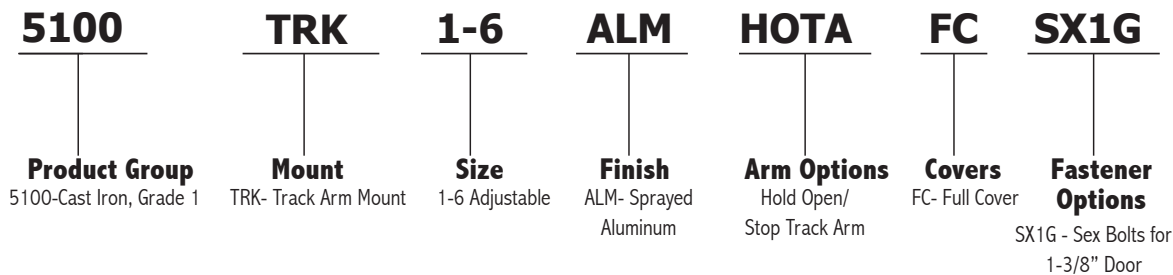

Quick Ship

The items throughout this price book that have prices in **bold and red** are items included in the Hager Quick Ship Program and ship in three days or less. When ordering these products, please visit www.hagerco.com and click on 'Quick Ship' in the footer. You will be prompted to log in with your My Hager account name and password and then you may begin ordering.

Lead Times

Stock orders will typically ship within 5-10 business days and the anticipated ship date will be included with each order acknowledgement. Made to order products will typically ship within 10 business days depending on seasonal volume and order complexity. Special orders including industrials, special machining, and large quantities will need to be scheduled. Please contact our customer service for details. Made to order products requiring special finishes may take longer depending on the quantity and capacity. Please contact our customer service for details. Lead times are quoted from the time our manufacturing facilities receive the placed orders.

HOW TO ORDER

Example: 5100 TRK ADJ 1-6 ALM HOTA Stock Number: 166337 Item Number: 5100K16ALMV