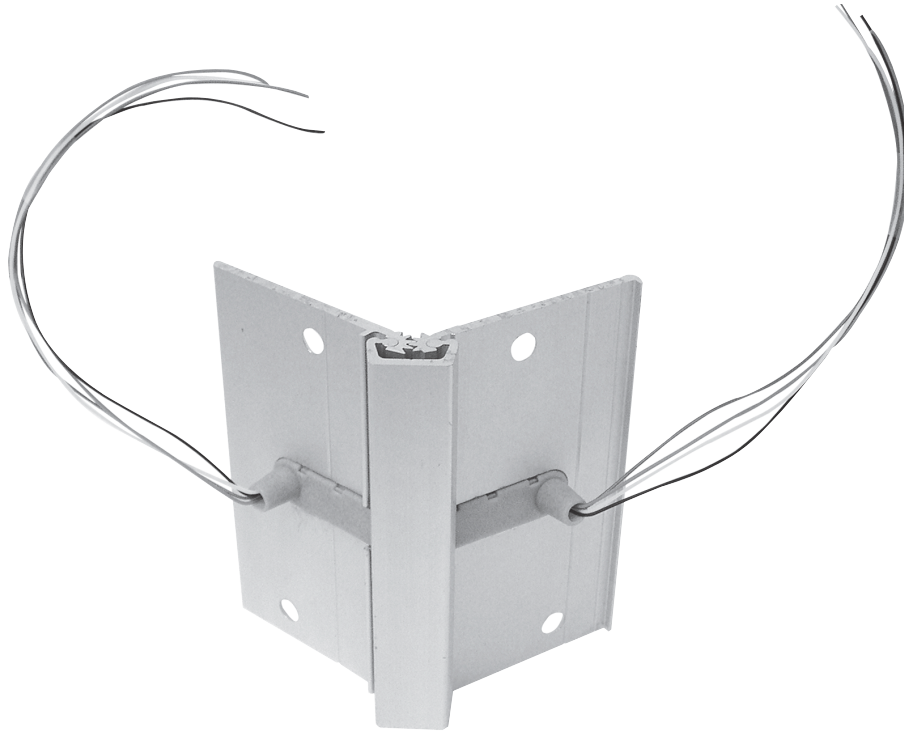

4" REMOVABLE

- This piece can be mounted at the top or bottom of the door and is used in conjunction with full length hinges less 4".
- Available with (4) or (8) 28ga. wire, or (2) 18ga. wire and/or contacts and switches
- For all models of full concealed hinges (except A130 and A410)
- Contact factory or go on-line for order form
 - AXXXRC4 - 4 wire, Clear AL
 - AXXXRD4 - 4 wire, Dk Bronze
 - AXXXRC8 - 8 wire, Clear AL
 - AXXXRD8 - 8 wire, Dk Bronze
 - AXXXRC2 - 2 wire, Clear AL
 - AXXXRD2 - 2 wire, Dk Bronze