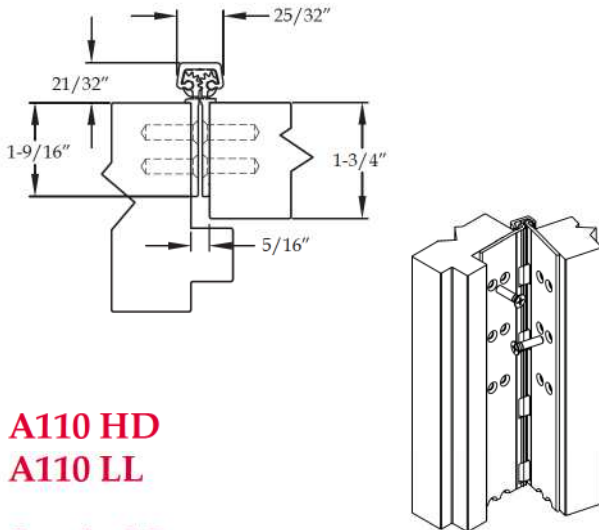

Full Concealed

A110 HD A110 LL

Standard Features

- Full concealed, heavy duty
- No door inset, flush mount
- 48" door width maximum
- 450 lbs. door weight maximum
- "LL" model for doors up to 1,000 lbs. (lead-lined staggered hole pattern)
- **Fasteners:** 12-24 x 7/8" undercut self-drilling, thread-forming tek machine screws
- **Standard lengths:** 79", 83", 85", 95" and 120"
- **Finishes:** Clear, dark bronze and black anodized
- **Fire Rating**
  - Approved for use on metal swinging type fire doors rated up to and including 90 minutes (Specify "FR" option for 3 hour rating)
  - Approved for use on wood swinging type fire doors rated up to and including 60 minutes (Specify "FR" option for 90 minute rating)

Options Available

- See pages F-7 to F-8 for option availability and details