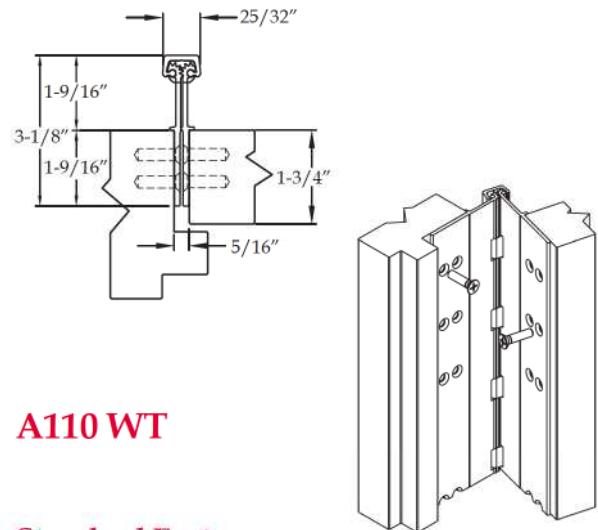

A110 WT

Standard Features

- Full concealed, heavy duty
- No door inset, flush mount
- Wide throw for applications that need extra clearance for the door or the frame
- 48" door width maximum
- 450 lbs. door weight maximum
- **Fasteners:** 12-24 x 7/8" undercut self-drilling, thread-forming tek machine screws
- **Standard lengths:** 79", 83", 85", 95" and 120"
- **Finishes:** Clear, dark bronze and black anodized
- **Fire Rating**
  - Approved for use on metal swinging type fire doors rated up to and including 90 minutes (Specify "FR" option for 3 hour rating)
  - Approved for use on wood swinging type fire doors rated up to and including 60 minutes (Specify "FR" option for 90 minute rating)

Options Available

- See pages F-7 to F-8 for option availability and details

Architectural Builders Hardware Manufacturing, Inc.
1222 Ardmore Avenue, Itasca, IL 60143
Tel: 630-875-9900 • Fax: 630-875-9918 / 800-932-9224
Web: www.abhmfg.com • Email: abhinfo@abhmfg.com

2014 ABH Mfg., Inc.

F-9

DISTRIBUTED BY

ACCESS HARDWARE SUPPLY
accesshardware.com