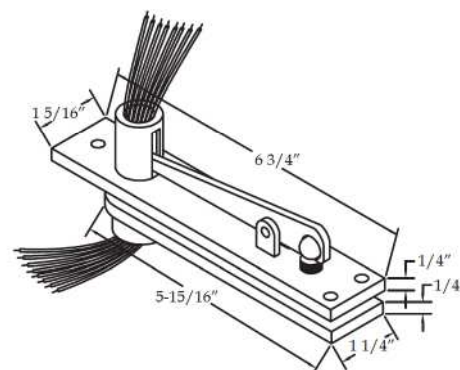

#### E0320 Top Pivot - Electrified - Center Hung Standard Features

- Provides electrical power transfer from the frame to the door
  - (8) 30 AWG Wires
- Medium Duty
- Mortises into header and top of the door
- Dress plate provided for jamb portion
- Non-handed

#### Options

- **EZ** - EZ Connect Molex® Connectors for installation ease
- **SEC** - Security fasteners

#### E0340 Top Pivot - Electrified - Center Hung Standard Features

- Provides electrical power transfer from the frame to the door
  - (8) 30 AWG Wires
- Heavy duty
- Mortises into header and top of the door
- Dress plate provided for jamb portion
- Non-handed

#### E0345 Top Pivot - Electrified - Center Hung Standard Features

- Provides electrical power transfer from the frame to the door
  - (8) 30 AWG Wires
- Extra heavy duty
- Mortises into header and top of the door
- Dress plate provided for jamb portion
- Non-handed