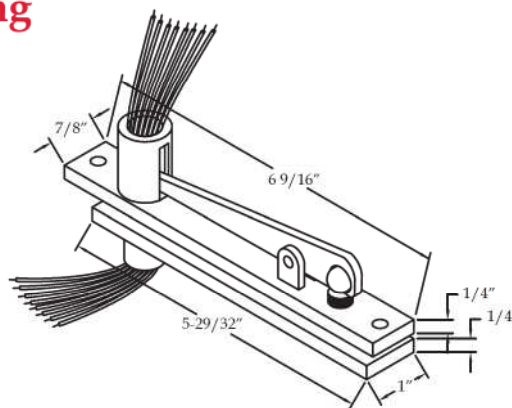

### Electrified Center Hung Top Pivots

#### E0320 Top Pivot - Electrified - Center Hung Standard Features

- Provides electrical power transfer from the frame to the door
  - (8) 30 AWG Wires
- Medium Duty
- Mortises into header and top of the door
- Dress plate provided for jamb portion
- Non-handed

#### E0340 Top Pivot - Electrified - Center Hung Standard Features

- Provides electrical power transfer from the frame to the door
  - (8) 30 AWG Wires
- Heavy duty
- Mortises into header and top of the door
- Dress plate provided for jamb portion
- Non-handed