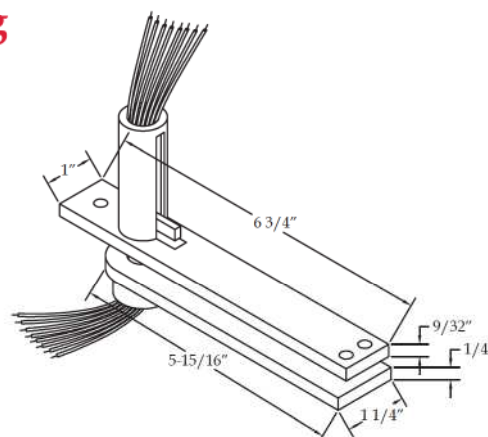

Options

- **EZ** - EZ Connect Molex® Connectors for installation ease
- **SEC** - Security fasteners

DISTRIBUTED BY

I-20 2014 ABH Mfg., Inc.

Architectural Builders Hardware Manufacturing, Inc.
1222 Ardmore Avenue, Itasca, IL 60143
Tel: 630-875-9900 • Fax: 630-875-9918 / 800-932-9224
Web: www.abhmfg.com • Email: abhinfo@abhmfg.com