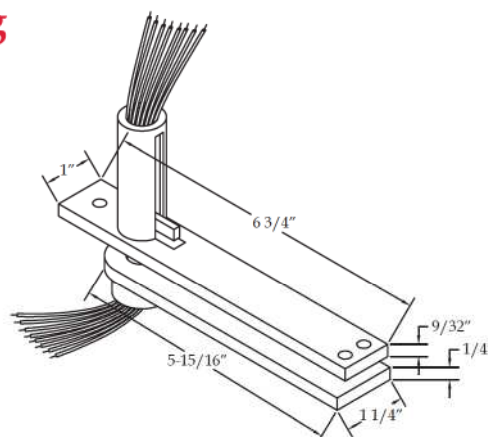

Pivots & Pivot Sets

Innovation, Quality,
Customer Service...

Electrified Center Hung Top Pivots

E0320 Top Pivot - Electrified - Center Hung Standard Features

- Provides electrical power transfer from the frame to the door
 - (8) 30 AWG Wires
- Medium Duty
- Mortises into header and top of the door
- Dress plate provided for jamb portion
- Non-handed

Options

- EZ - EZ Connect Molex® Connectors for installation ease
- SEC - Security fasteners

E0340 Top Pivot - Electrified - Center Hung Standard Features

- Provides electrical power transfer from the frame to the door
 - (8) 30 AWG Wires
- Heavy duty
- Mortises into header and top of the door
- Dress plate provided for jamb portion
- Non-handed

Options

- EZ - EZ Connect Molex® Connectors for installation ease
- SEC - Security fasteners

E0345 Top Pivot - Electrified - Center Hung Standard Features

- Provides electrical power transfer from the frame to the door
 - (8) 30 AWG Wires
- Extra heavy duty
- Mortises into header and top of the door
- Dress plate provided for jamb portion
- Non-handed

Options

- EZ - EZ Connect Molex® Connectors for installation ease
- SEC - Security fasteners

DISTRIBUTED BY

I-20 2014 ABH Mfg., Inc.

Architectural Builders Hardware Manufacturing, Inc.
1222 Ardmore Avenue, Itasca, IL 60143
Tel: 630-875-9900 • Fax: 630-875-9918 / 800-932-9224
Web: www.abhmfg.com • Email: abhinfo@abhmfg.com