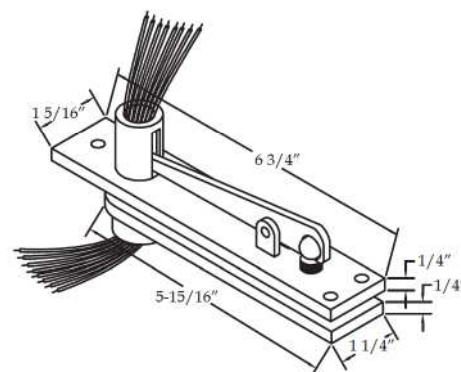

Pivots & Pivot Sets

Innovation, Quality,
Customer Service...

Electrified Center Hung Top Pivots

E0320 Top Pivot - Electrified - Center Hung Standard Features

- Provides electrical power transfer from the frame to the door
 - (8) 30 AWG Wires
- Medium Duty
- Mortises into header and top of the door
- Dress plate provided for jamb portion
- Non-handed

Options

- EZ - EZ Connect Molex® Connectors for installation ease
- SEC - Security fasteners

E0340 Top Pivot - Electrified - Center Hung Standard Features

- Provides electrical power transfer from the frame to the door
 - (8) 30 AWG Wires
- Heavy duty
- Mortises into header and top of the door
- Dress plate provided for jamb portion
- Non-handed

Options

- EZ - EZ Connect Molex® Connectors for installation ease
- SEC - Security fasteners

E0345 Top Pivot - Electrified - Center Hung Standard Features

- Provides electrical power transfer from the frame to the door
 - (8) 30 AWG Wires
- Extra heavy duty
- Mortises into header and top of the door
- Dress plate provided for jamb portion
- Non-handed