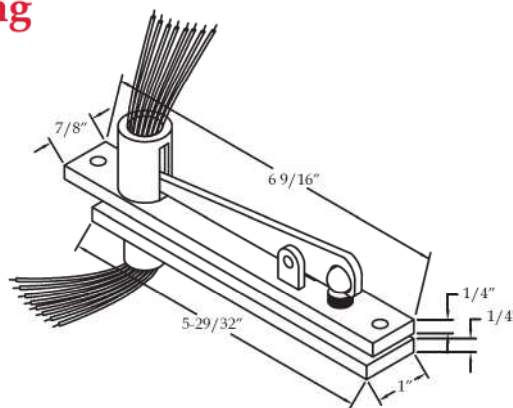

Pivots & Pivot Sets

Innovation, Quality,
Customer Service...

Electrified Center Hung Top Pivots

E0320 Top Pivot - Electrified - Center Hung Standard Features

- Provides electrical power transfer from the frame to the door
 - (8) 30 AWG Wires
- Medium Duty
- Mortises into header and top of the door
- Dress plate provided for jamb portion
- Non-handed

Options

- EZ - EZ Connect Molex® Connectors for installation ease
- SEC - Security fasteners

E0340 Top Pivot - Electrified - Center Hung Standard Features

- Provides electrical power transfer from the frame to the door
 - (8) 30 AWG Wires
- Heavy duty
- Mortises into header and top of the door
- Dress plate provided for jamb portion
- Non-handed

Options

- EZ - EZ Connect Molex® Connectors for installation ease
- SEC - Security fasteners

E0345 Top Pivot - Electrified - Center Hung Standard Features

- Provides electrical power transfer from the frame to the door
 - (8) 30 AWG Wires
- Extra heavy duty
- Mortises into header and top of the door
- Dress plate provided for jamb portion
- Non-handed