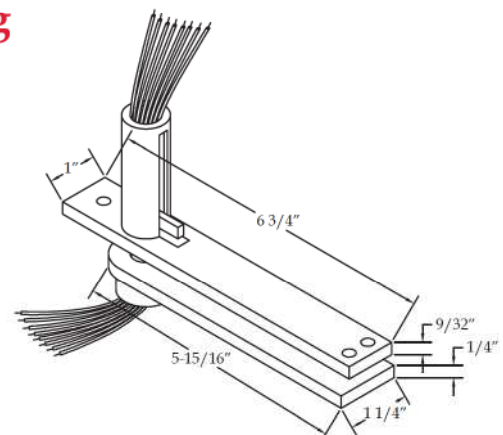

Options

- EZ - EZ Connect Molex® Connectors for installation ease
- SEC - Security fasteners

DISTRIBUTED BY

I-20 2014 ABH Mfg., Inc.

Architectural Builders Hardware Manufacturing, Inc.
1222 Ardmore Avenue, Itasca, IL 60143
Tel: 630-875-9900 • Fax: 630-875-9918 / 800-932-9224
Web: www.abhmfg.com • Email: abhinfo@abhmfg.com