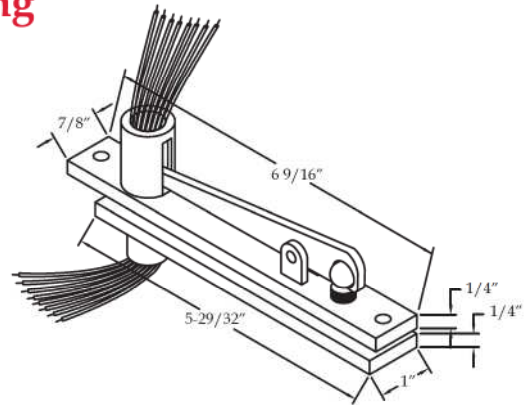

Pivots & Pivot Sets

Innovation, Quality,
Customer Service...

Electrified Center Hung Top Pivots

E0320 Top Pivot - Electrified - Center Hung Standard Features

- Provides electrical power transfer from the frame to the door
 - (8) 30 AWG Wires
- Medium Duty
- Mortises into header and top of the door
- Dress plate provided for jamb portion
- Non-handed

Options

- EZ - EZ Connect Molex® Connectors for installation ease
- SEC - Security fasteners

E0340 Top Pivot - Electrified - Center Hung Standard Features

- Provides electrical power transfer from the frame to the door
 - (8) 30 AWG Wires
- Heavy duty
- Mortises into header and top of the door
- Dress plate provided for jamb portion
- Non-handed

Options

- EZ - EZ Connect Molex® Connectors for installation ease
- SEC - Security fasteners

E0345 Top Pivot - Electrified - Center Hung Standard Features

- Provides electrical power transfer from the frame to the door
 - (8) 30 AWG Wires
- Extra heavy duty
- Mortises into header and top of the door
- Dress plate provided for jamb portion
- Non-handed