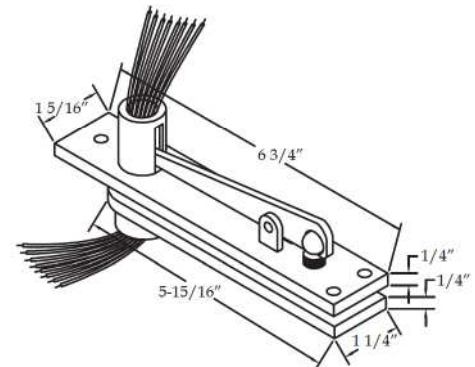

Pivots & Pivot Sets

Innovation, Quality,
Customer Service...

Electrified Center Hung Top Pivots

E0320 Top Pivot - Electrified - Center Hung Standard Features

- Provides electrical power transfer from the frame to the door
 - (8) 30 AWG Wires
- Medium Duty
- Mortises into header and top of the door
- Dress plate provided for jamb portion
- Non-handed

Options

- EZ - EZ Connect Molex® Connectors for installation ease
- SEC - Security fasteners

E0340 Top Pivot - Electrified - Center Hung Standard Features

- Provides electrical power transfer from the frame to the door
 - (8) 30 AWG Wires
- Heavy duty
- Mortises into header and top of the door
- Dress plate provided for jamb portion
- Non-handed

Options

- EZ - EZ Connect Molex® Connectors for installation ease
- SEC - Security fasteners

E0345 Top Pivot - Electrified - Center Hung Standard Features

- Provides electrical power transfer from the frame to the door
 - (8) 30 AWG Wires
- Extra heavy duty
- Mortises into header and top of the door
- Dress plate provided for jamb portion
- Non-handed