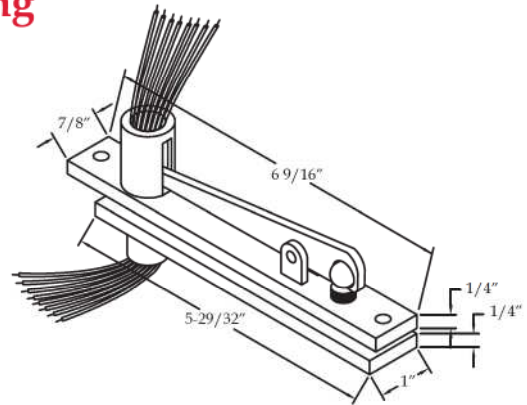

## Electrified Center Hung Top Pivots

### E0320 Top Pivot - Electrified - Center Hung Standard Features

- Provides electrical power transfer from the frame to the door
  - (8) 30 AWG Wires
- Medium Duty
- Mortises into header and top of the door
- Dress plate provided for jamb portion
- Non-handed

### E0340 Top Pivot - Electrified - Center Hung Standard Features

- Provides electrical power transfer from the frame to the door
  - (8) 30 AWG Wires
- Heavy duty
- Mortises into header and top of the door
- Dress plate provided for jamb portion
- Non-handed

### E0345 Top Pivot - Electrified - Center Hung Standard Features

- Provides electrical power transfer from the frame to the door
  - (8) 30 AWG Wires
- Extra heavy duty
- Mortises into header and top of the door
- Dress plate provided for jamb portion
- Non-handed