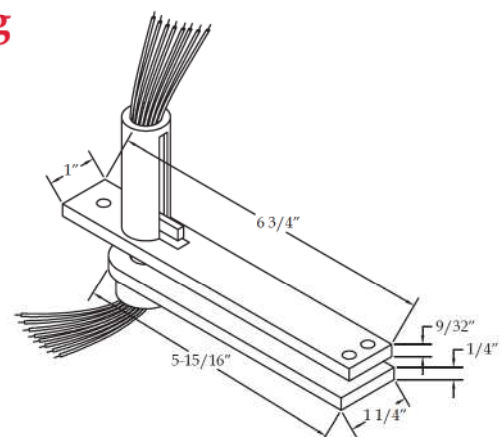

Options

- EZ - EZ Connect Molex® Connectors for installation ease
- SEC - Security fasteners

DISTRIBUTED BY

I-20 2014 ABH Mfg., Inc.

Architectural Builders Hardware Manufacturing, Inc.
1222 Ardmore Avenue, Itasca, IL 60143
Tel: 630-875-9900 • Fax: 630-875-9918 / 800-932-9224
Web: www.abhmfg.com • Email: abhinfo@abhmfg.com