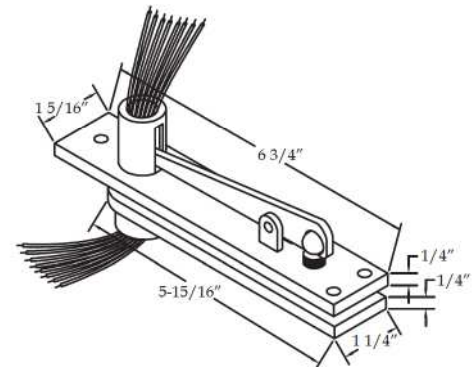

### E0320 Top Pivot - Electrified - Center Hung Standard Features

- Provides electrical power transfer from the frame to the door
  - (8) 30 AWG Wires
- Medium Duty
- Mortises into header and top of the door
- Dress plate provided for jamb portion
- Non-handed

#### Options

- EZ - EZ Connect Molex® Connectors for installation ease
- SEC - Security fasteners

### E0340 Top Pivot - Electrified - Center Hung Standard Features

- Provides electrical power transfer from the frame to the door
  - (8) 30 AWG Wires
- Heavy duty
- Mortises into header and top of the door
- Dress plate provided for jamb portion
- Non-handed

### E0345 Top Pivot - Electrified - Center Hung Standard Features

- Provides electrical power transfer from the frame to the door
  - (8) 30 AWG Wires
- Extra heavy duty
- Mortises into header and top of the door
- Dress plate provided for jamb portion
- Non-handed