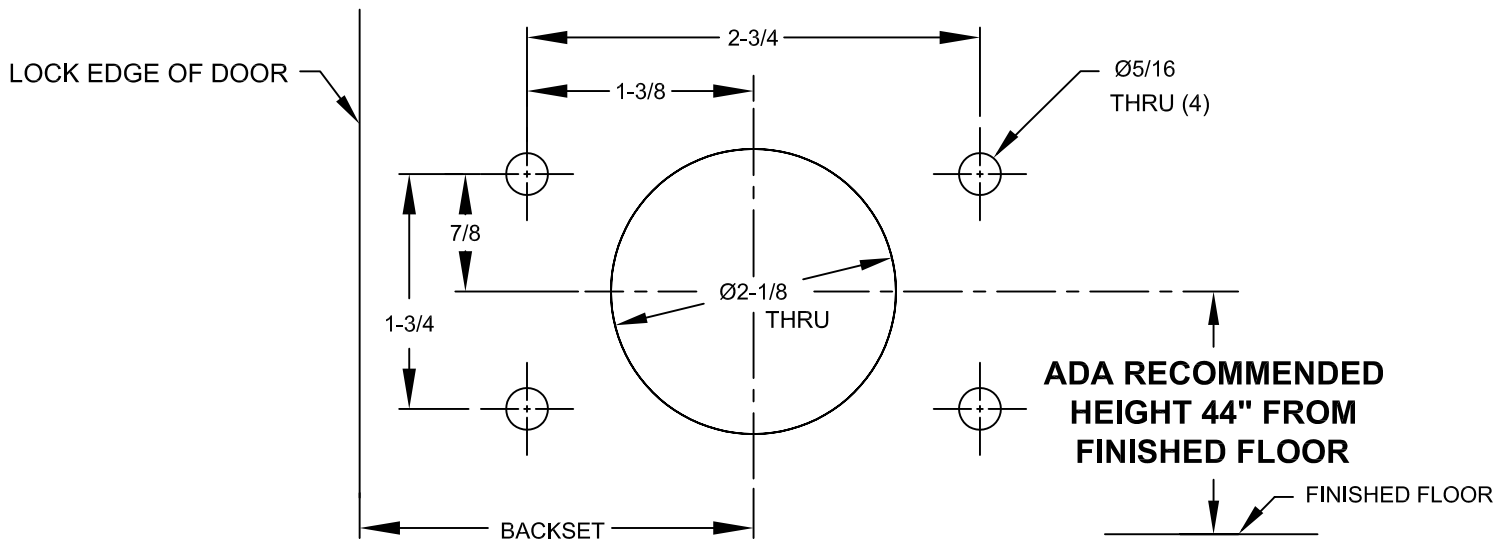

J6000 SERIES PUSH/PULL LATCH

VERTICAL MOUNTING

HORIZONTAL MOUNTING

DO NOT COPY AND USE THIS AS A TEMPLATE
PLEASE CALL FACTORY FOR FULL SCALE TEMPLATE

® www.abhmfg.com

E-mail: abhinfo@abhmfg.com

Architectural Builders Hardware Mfg., Inc.