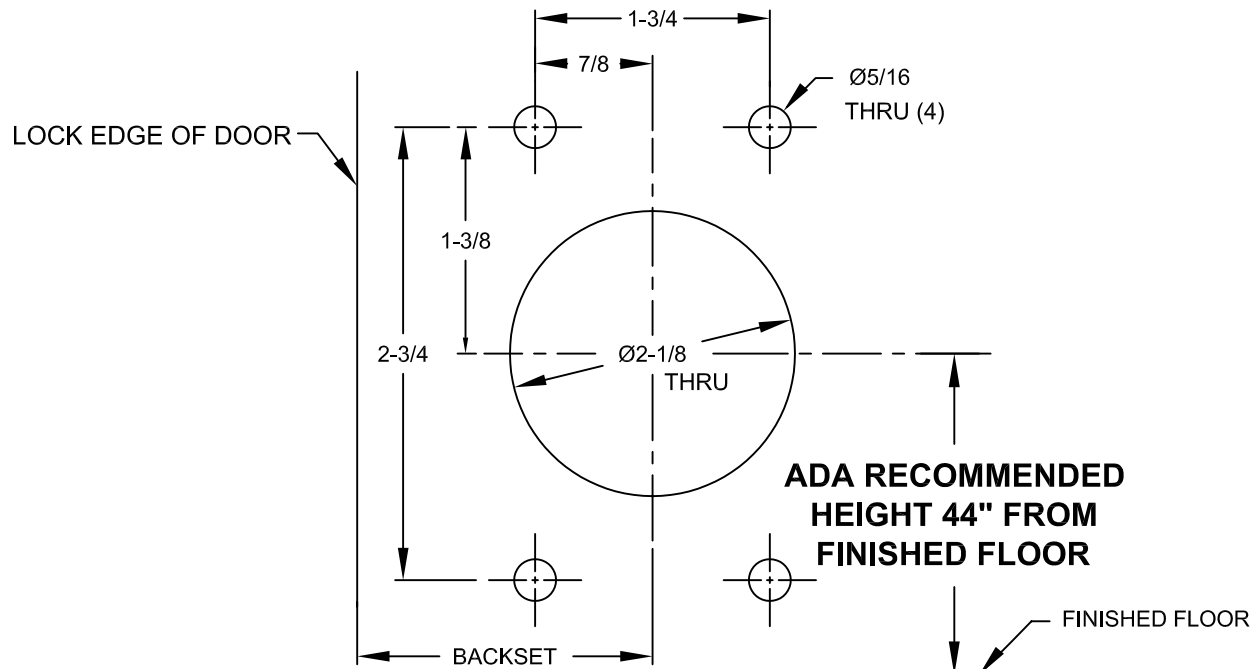

J6000 SERIES PUSH/PULL LATCH

VERTICAL MOUNTING

HORIZONTAL MOUNTING

DO NOT COPY AND USE THIS AS A TEMPLATE
PLEASE CALL FACTORY FOR FULL SCALE TEMPLATE

® www.abhmfg.com

E-mail: abhinfo@abhmfg.com

Architectural Builders Hardware Mfg., Inc.