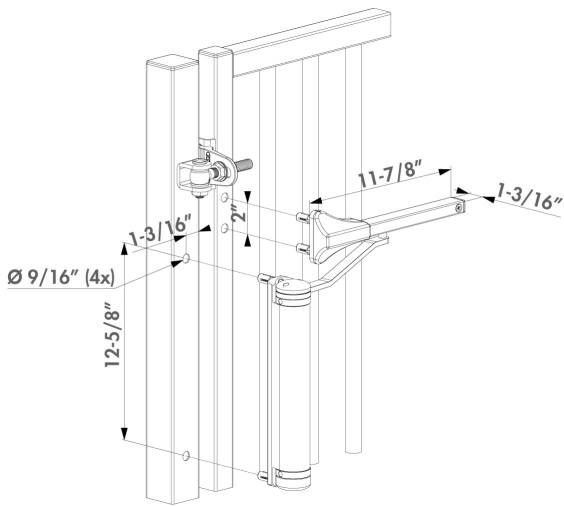

FEATURES

To be able to serve you better, Locinox uses cookies. If you continue to use our site you agree to the use of these cookies. [Hide](#) [More information](#)