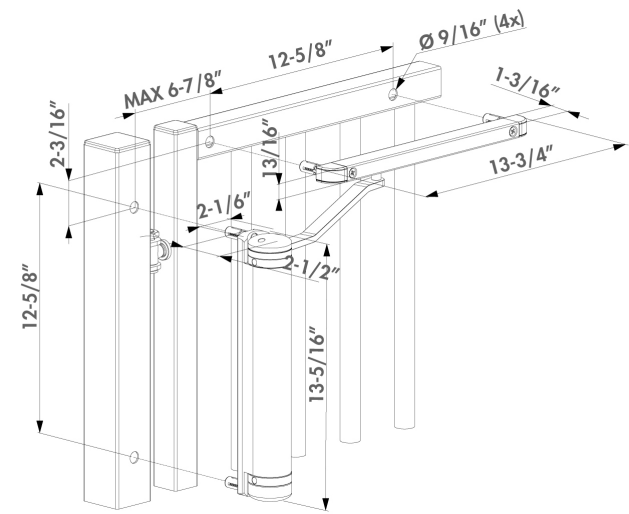

FEATURES

To be able to serve you better, Locinox uses cookies. If you continue to use our site you agree to the use of these cookies. [Hide](#) [More information](#)