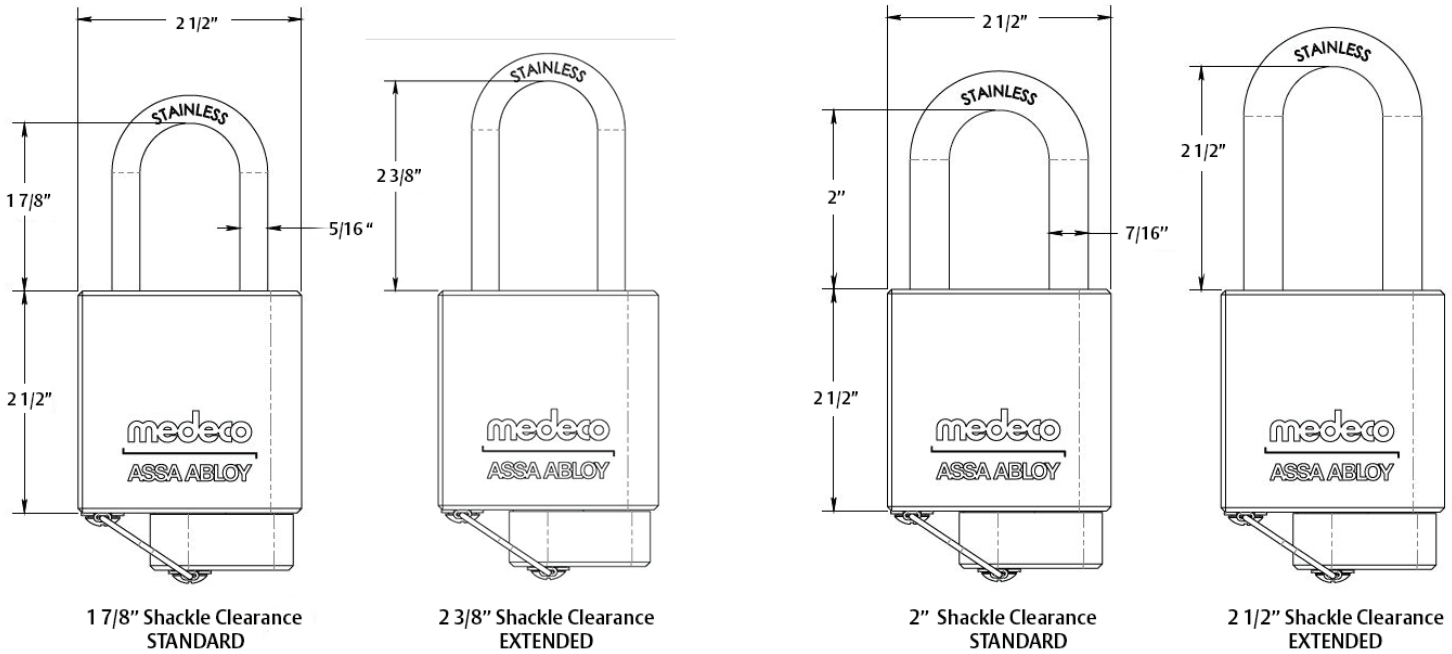

Technical Information:

- 300 Series, extruded stainless steel body resists attack and corrosion
- 5/16" and 7/16" diameter, stainless steel or boron alloy shackles
- 1 7/8", 2 3/8", 2", and 2 1/2" shackle lengths
- Weatherproof cylinder seal cap attached by a stainless steel cable
- Key retaining cylinder design
- O-ring sealed cap, cylinder, and shackles resist grime and water freeze-up at low temperatures

Available in 5/16" and 7/16" Diameter Shackle - Regular & Extended Sizes

All Weather Padlock - 5/16" Shackle - no cylinder	
Description	Part Number
AWP 5/16" dia SS shackle, less cyl, 1 7/8" clearance	50-0551L
AWP 5/16" dia SS shackle, less cyl, 2 3/8" clearance	50-0552L
AWP 5/16" dia Boron shackle, less cyl, 1 7/8" clearance	50-0553L
AWP 5/16" dia Boron shackle, less cyl, 2 3/8" clearance	50-0554L